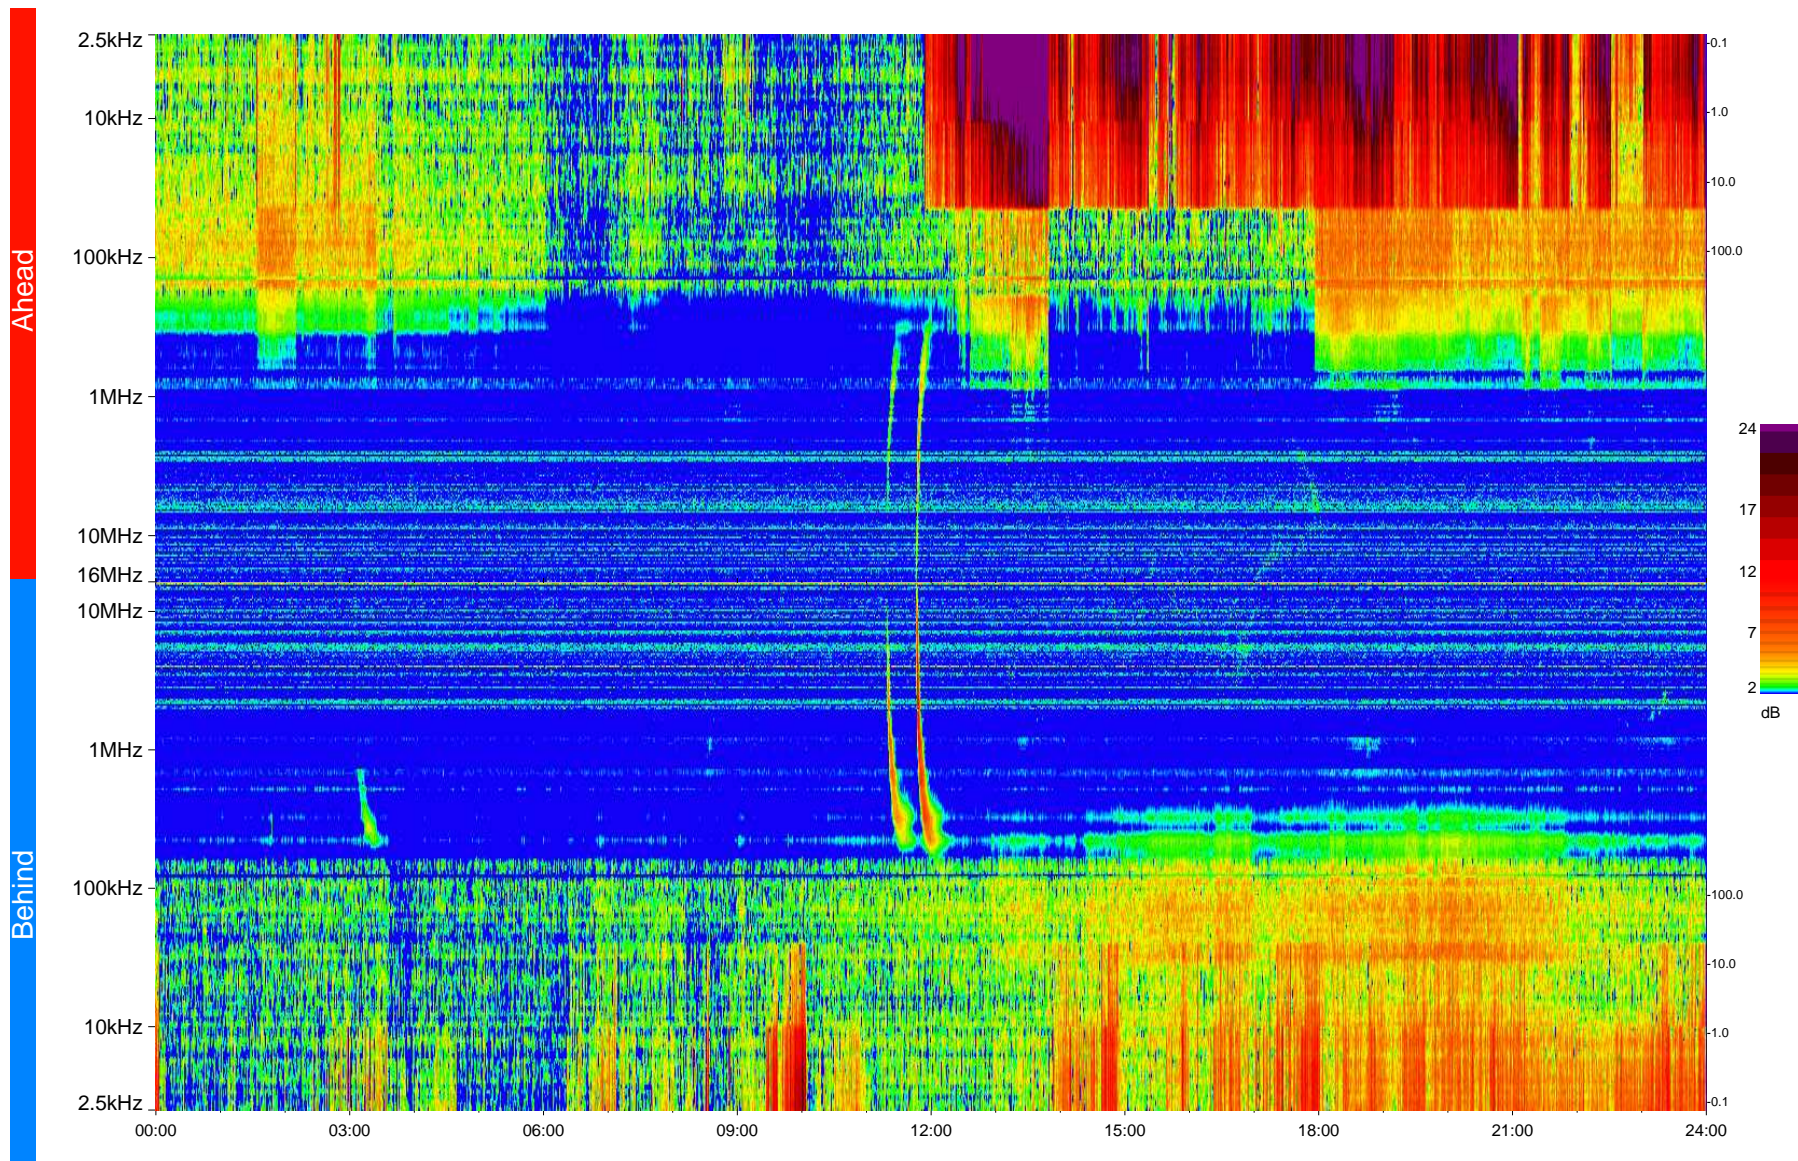

# STEREO/WAVES Daily Summary - 14-Feb-2009 (DOY 045)

Ahead source file = swaves\_ahead\_2009\_045\_1\_04.fin  
Ahead PSE Angle = xxx.x

Behind PSE Angle = xxx.x  
Behind source file = swaves\_behind\_2009\_045\_1\_04.fin

Time (UTC)