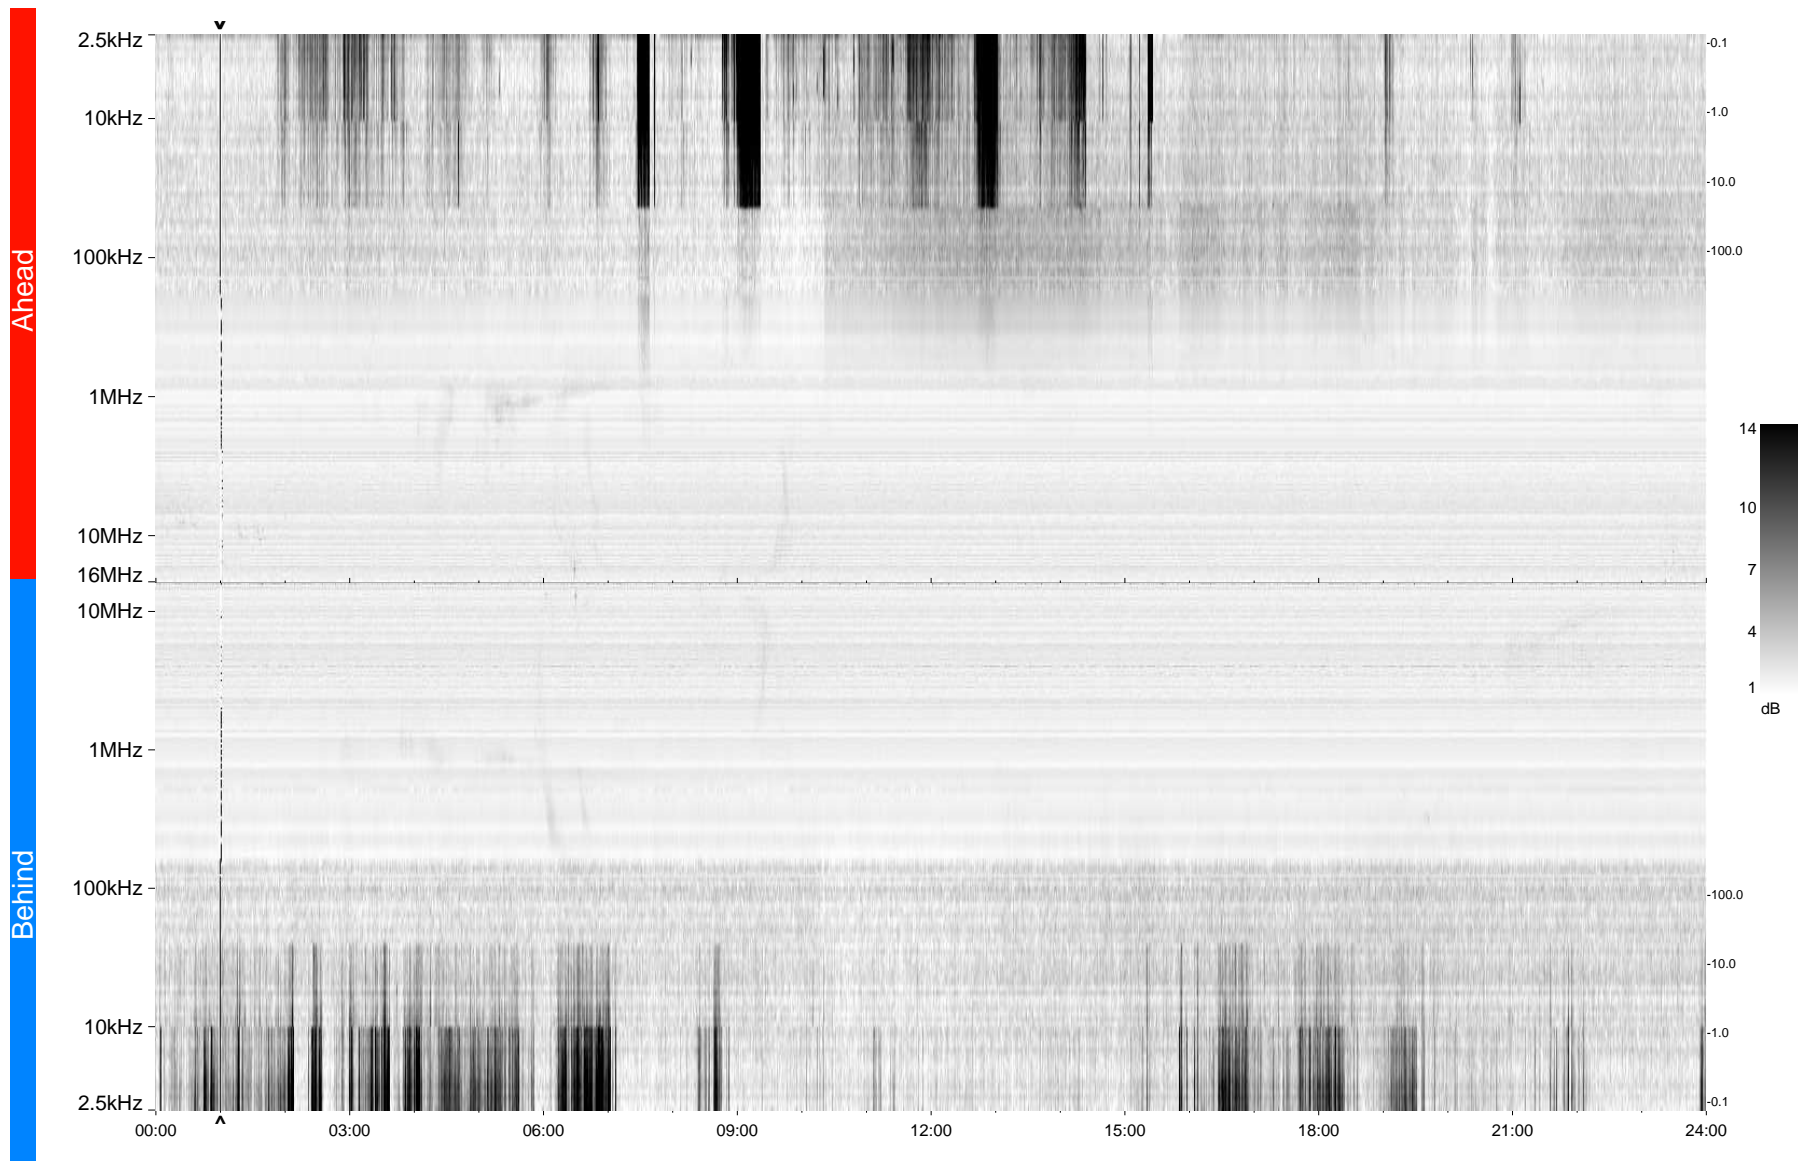

STEREO/WAVES Daily Summary - 13-Feb-2009 (DOY 044)

Ahead source file = swaves_ahead_2009_044_1_04.fin
Ahead PSE Angle = xxx.x

Behind PSE Angle = xxx.x
Behind source file = swaves_behind_2009_044_1_04.fin

Time (UTC)