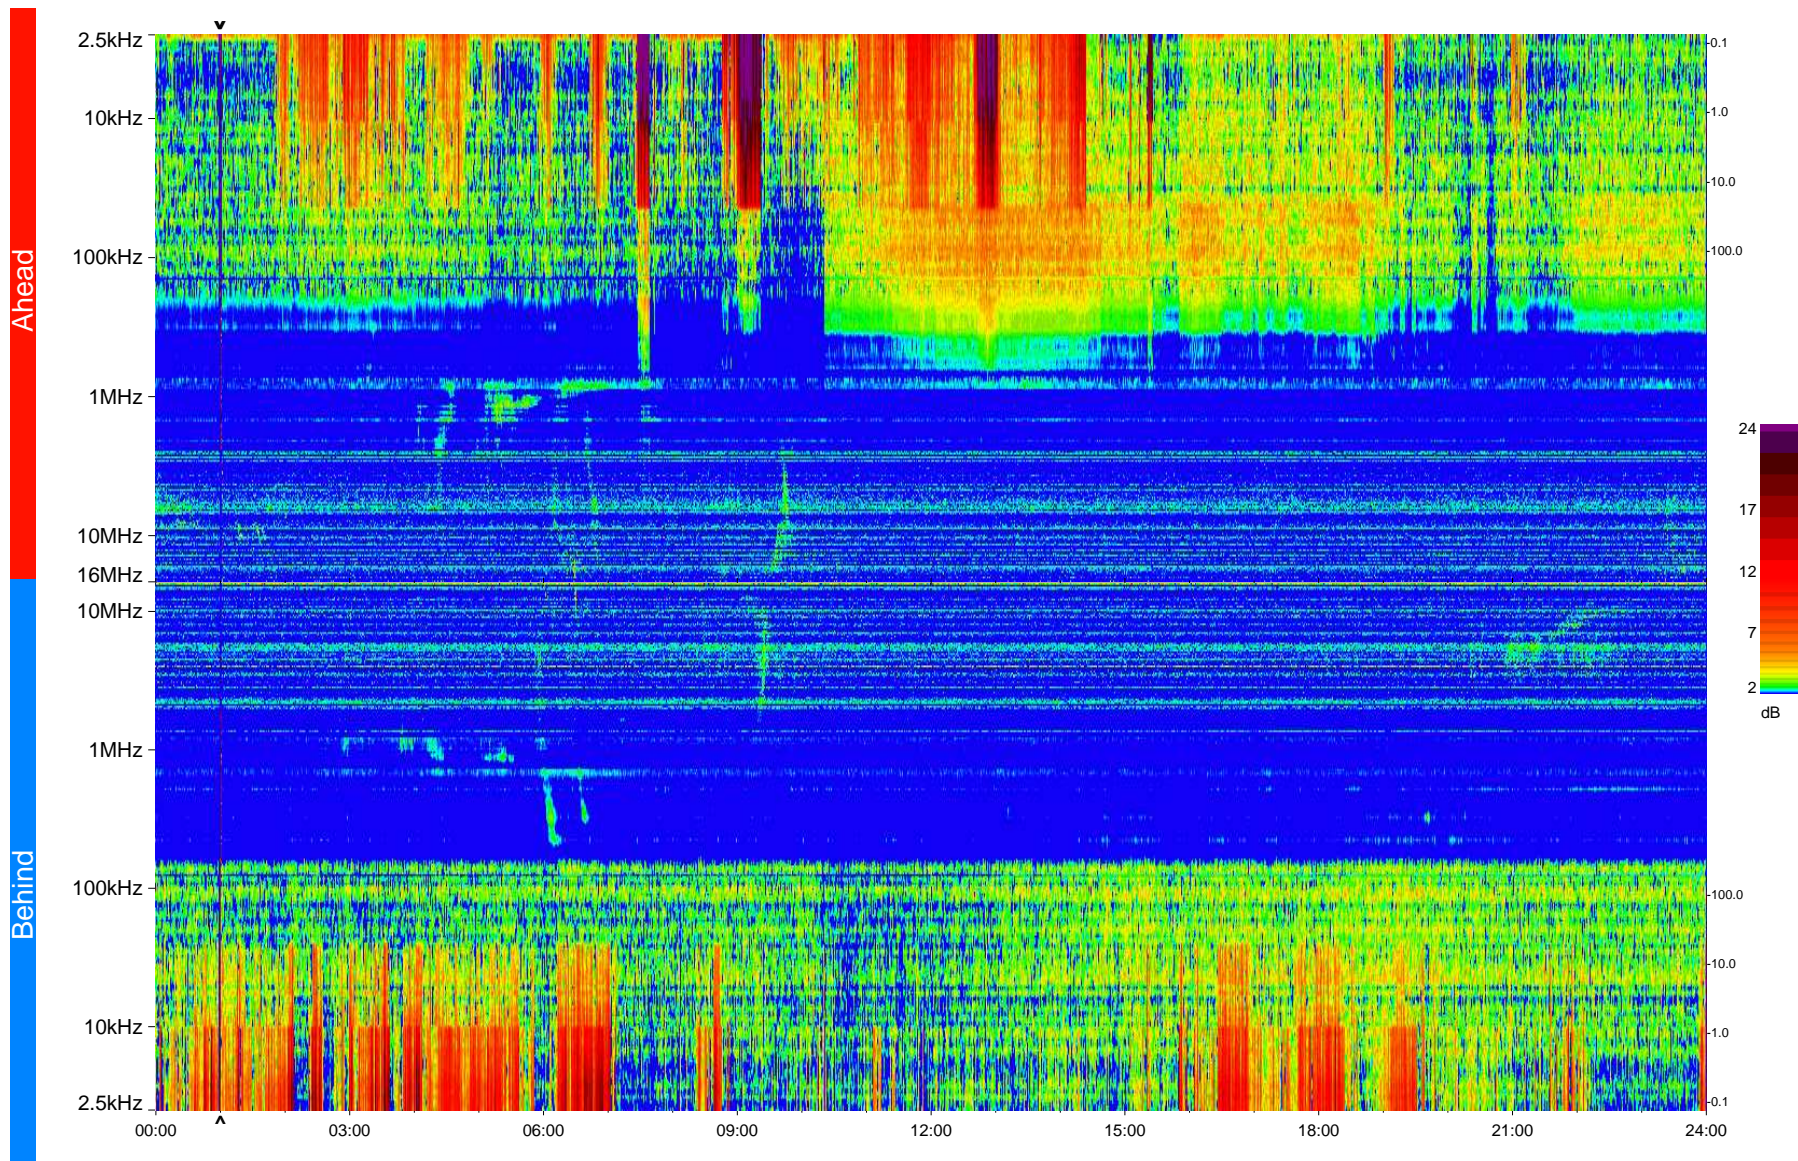

# STEREO/WAVES Daily Summary - 13-Feb-2009 (DOY 044)

Ahead source file = swaves\_ahead\_2009\_044\_1\_04.fin  
Ahead PSE Angle = xxx.x

Behind PSE Angle = xxx.x  
Behind source file = swaves\_behind\_2009\_044\_1\_04.fin

Time (UTC)