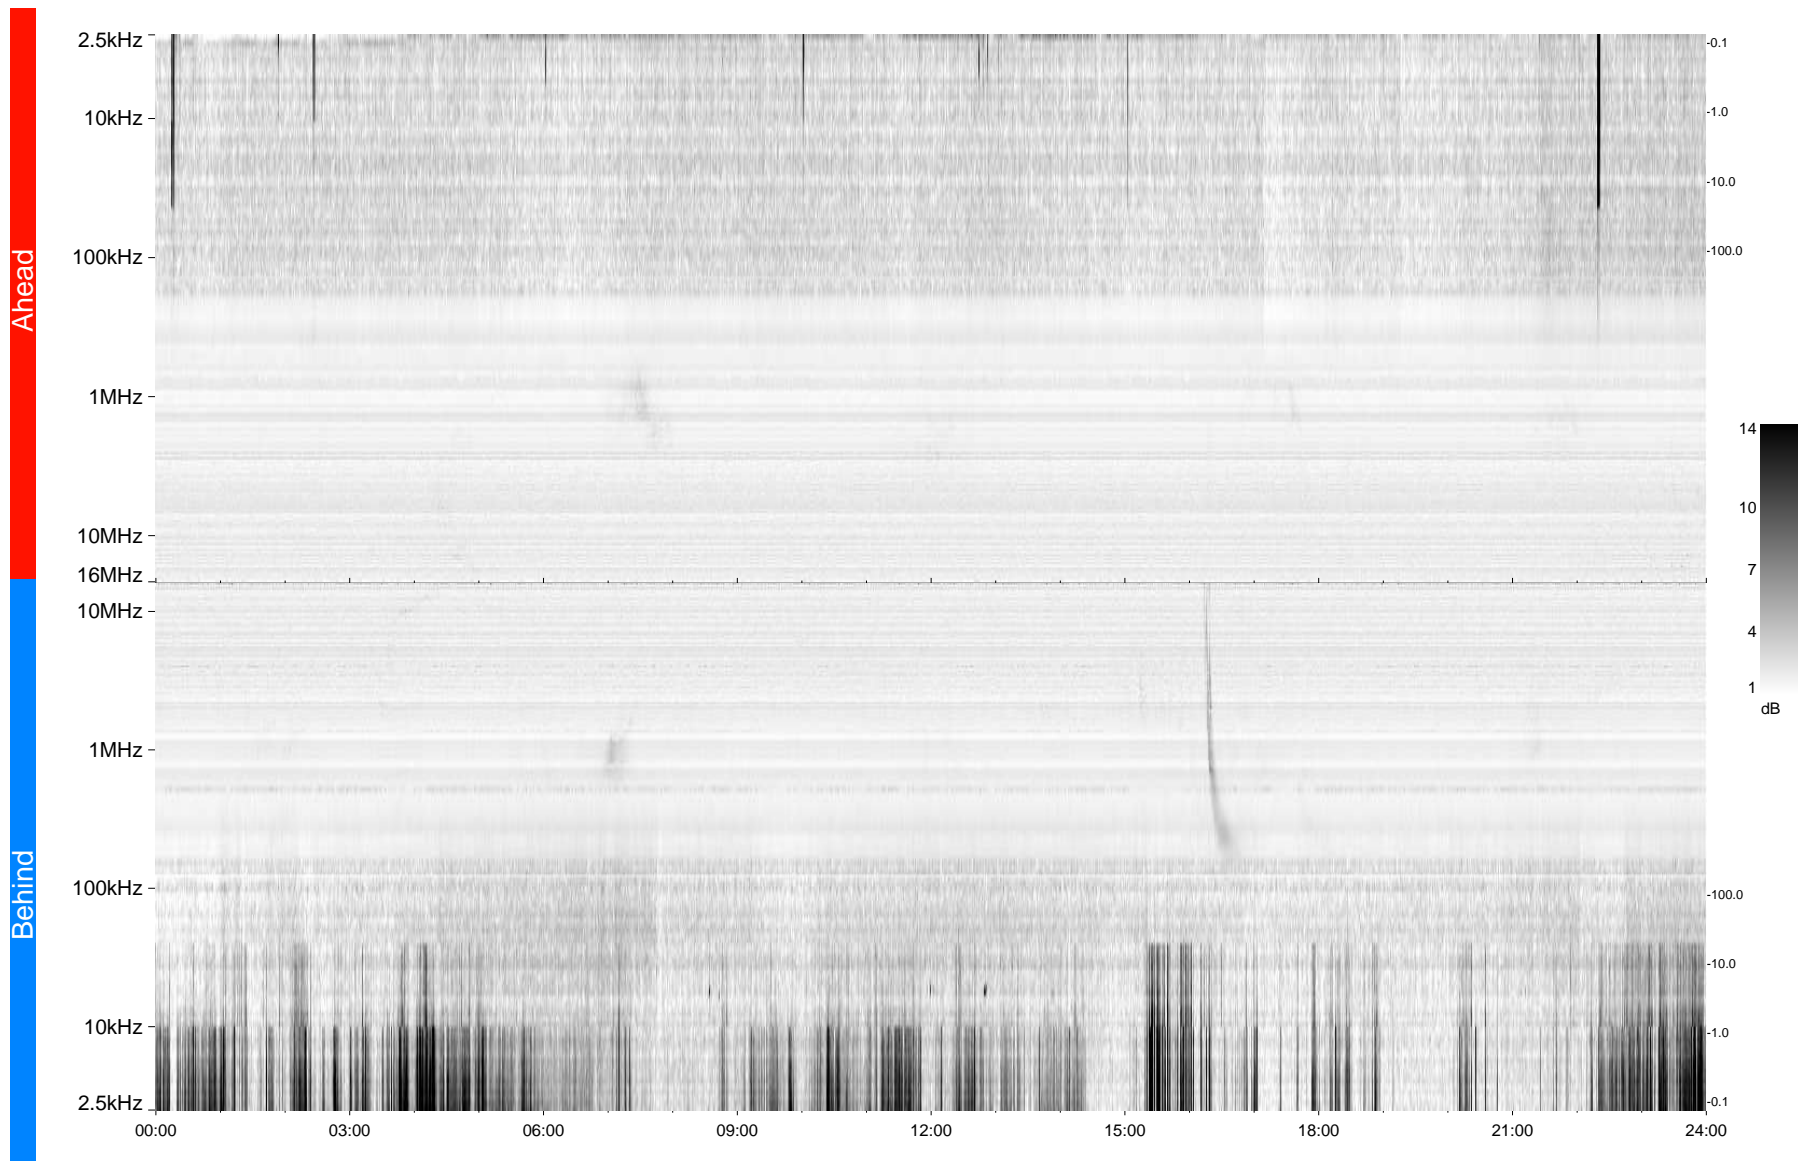

STEREO/WAVES Daily Summary - 12-Feb-2009 (DOY 043)

Ahead source file = swaves_ahead_2009_043_1_04.fin
Ahead PSE Angle = xxx.x

Behind PSE Angle = xxx.x
Behind source file = swaves_behind_2009_043_1_04.fin

Time (UTC)