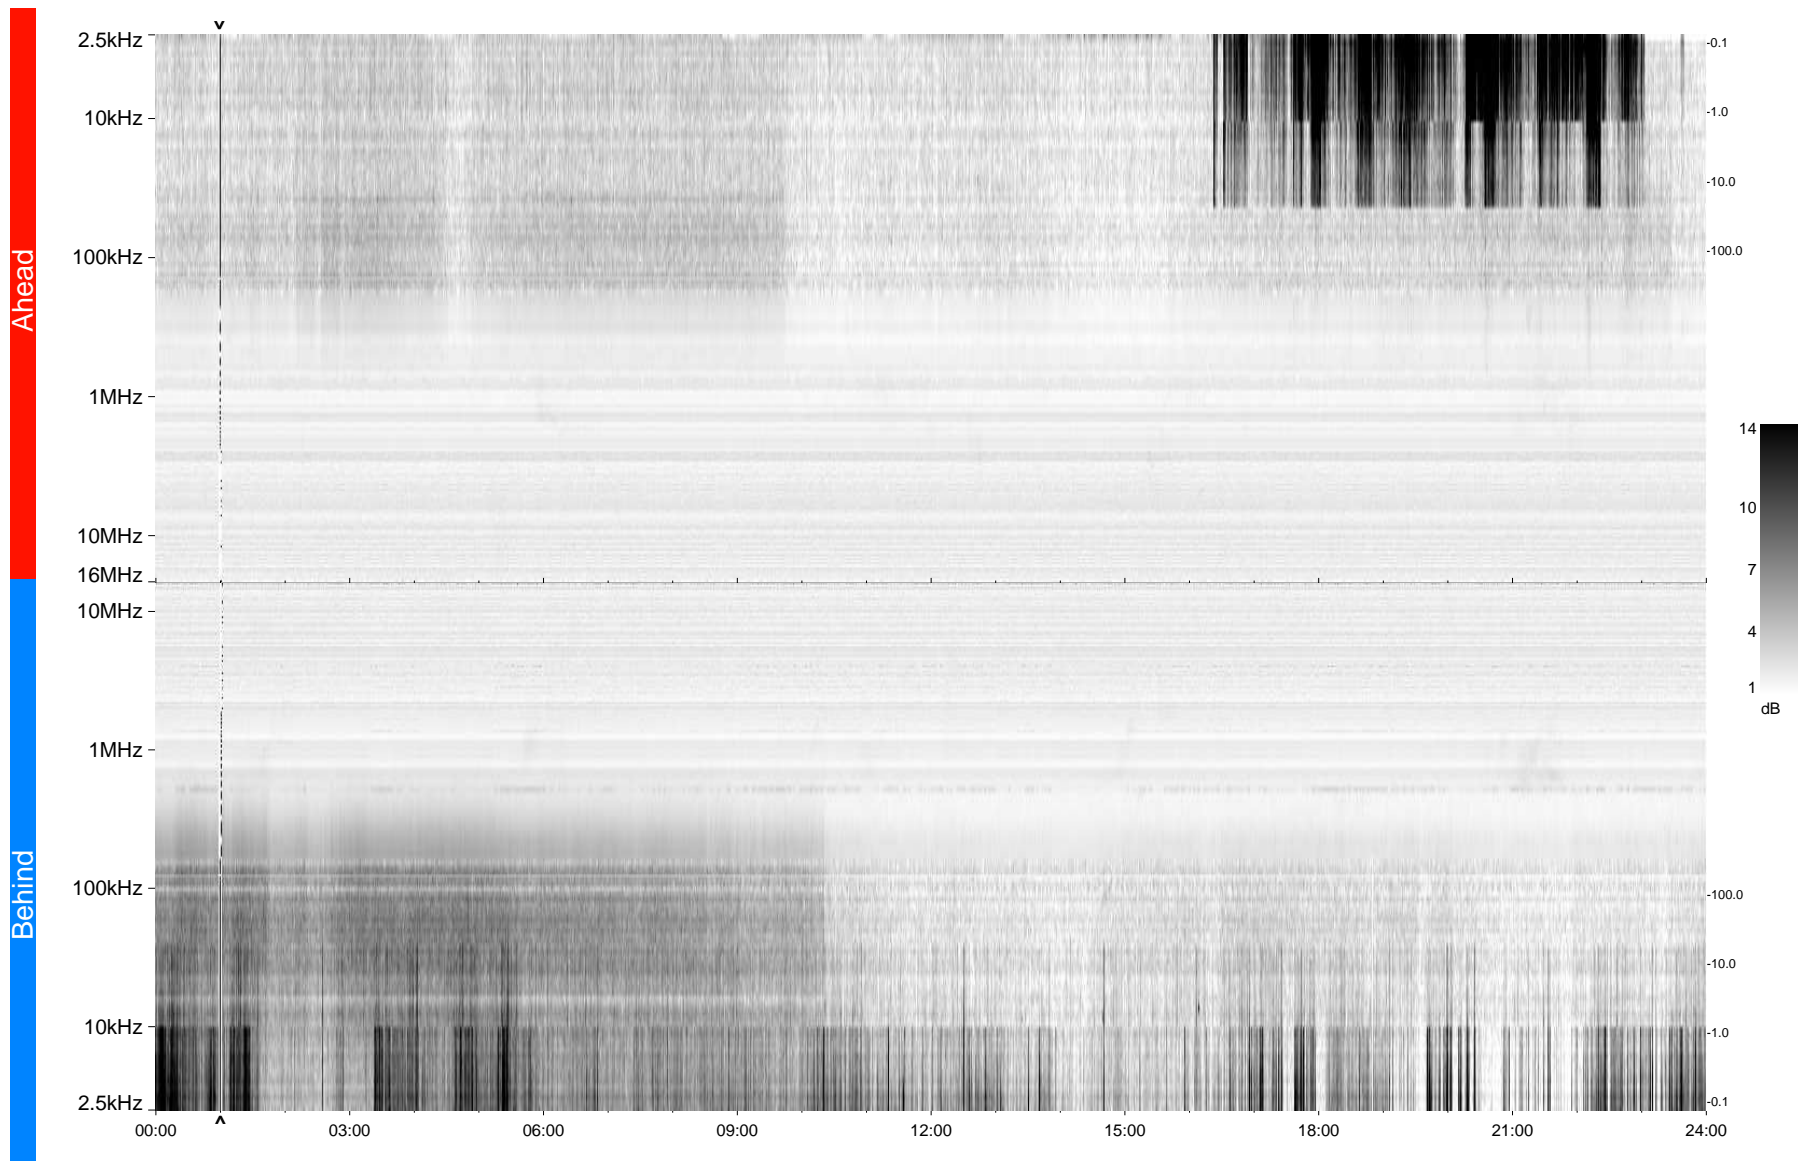

STEREO/WAVES Daily Summary - 11-Feb-2009 (DOY 042)

Ahead source file = swaves_ahead_2009_042_1_04.fin
Ahead PSE Angle = xxx.x

Behind PSE Angle = xxx.x
Behind source file = swaves_behind_2009_042_1_04.fin

Time (UTC)