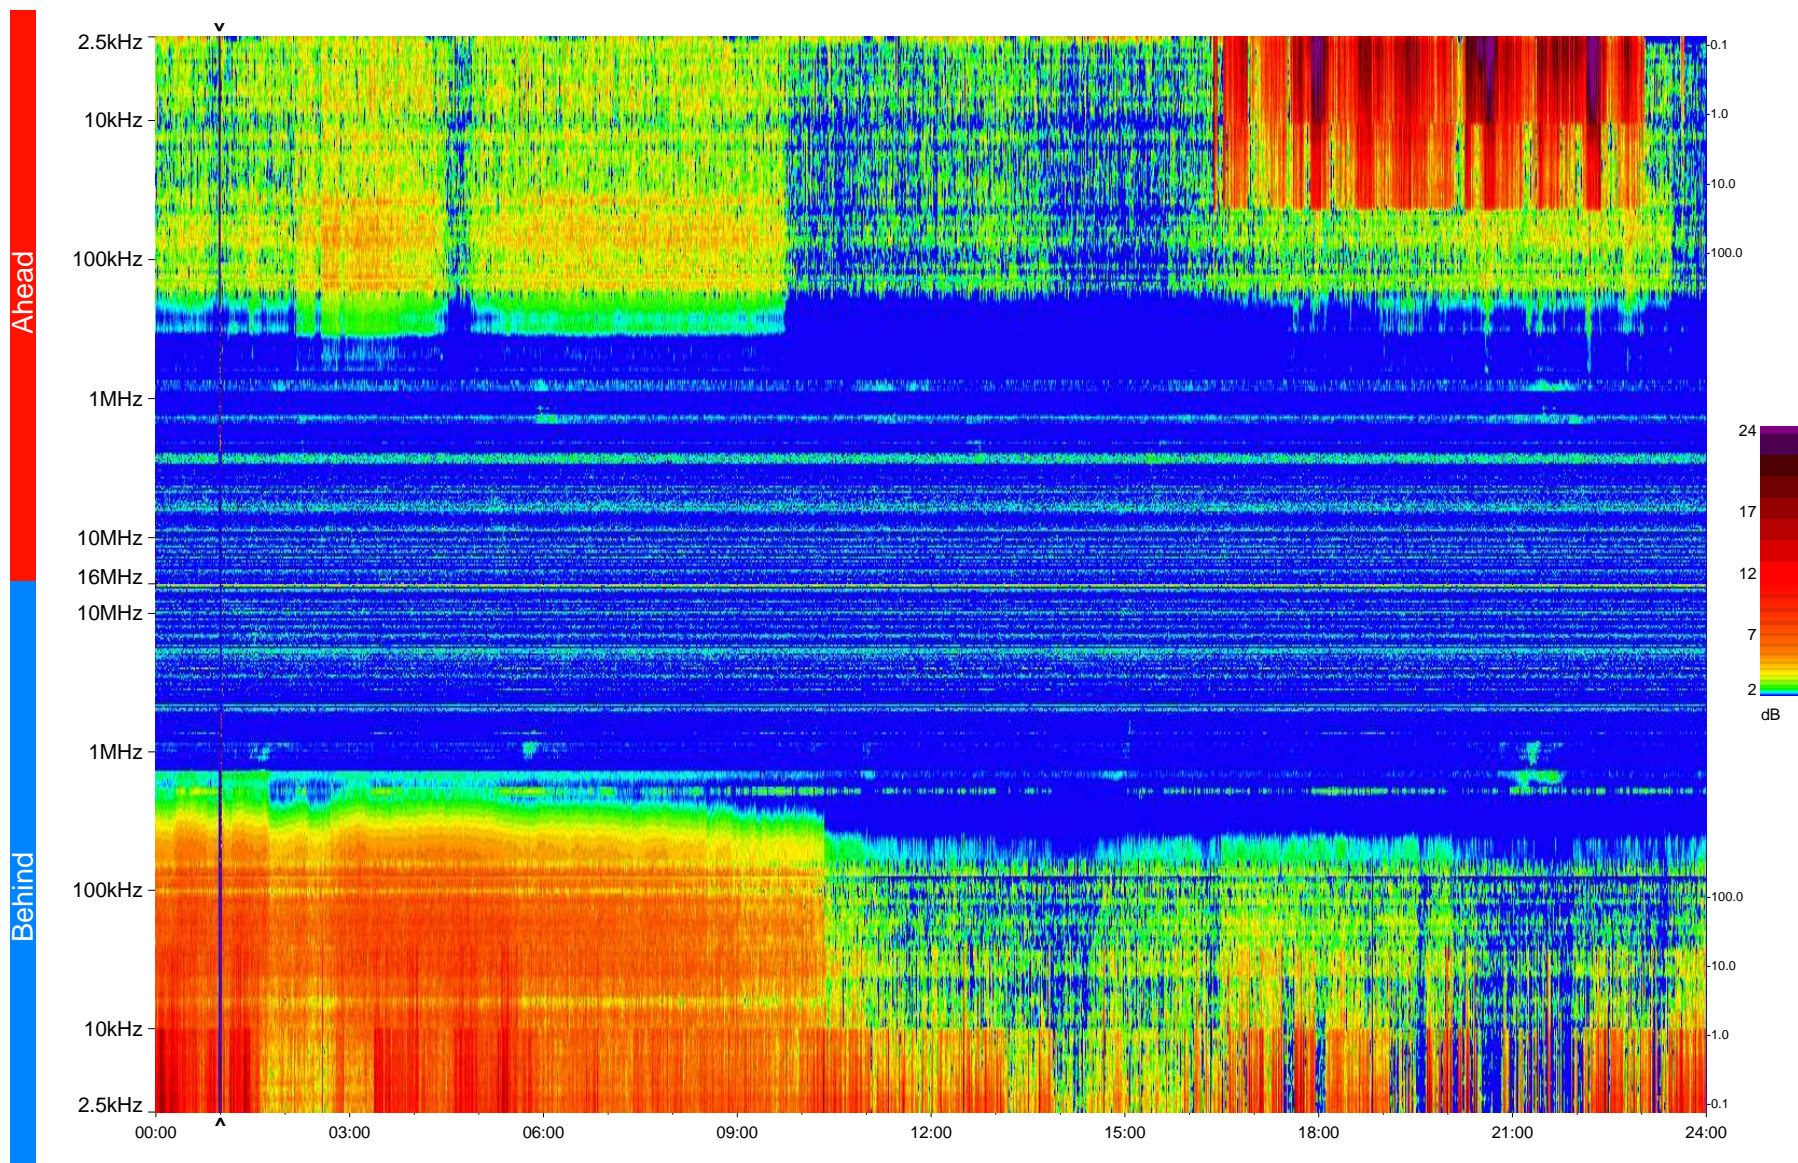

STEREO/WAVES Daily Summary - 11-Feb-2009 (DOY 042)

Ahead source file = swaves_ahead_2009_042_1_04.fin
Ahead PSE Angle = xxx.x

Behind PSE Angle = xxx.x
Behind source file = swaves_behind_2009_042_1_04.fin

Time (UTC)