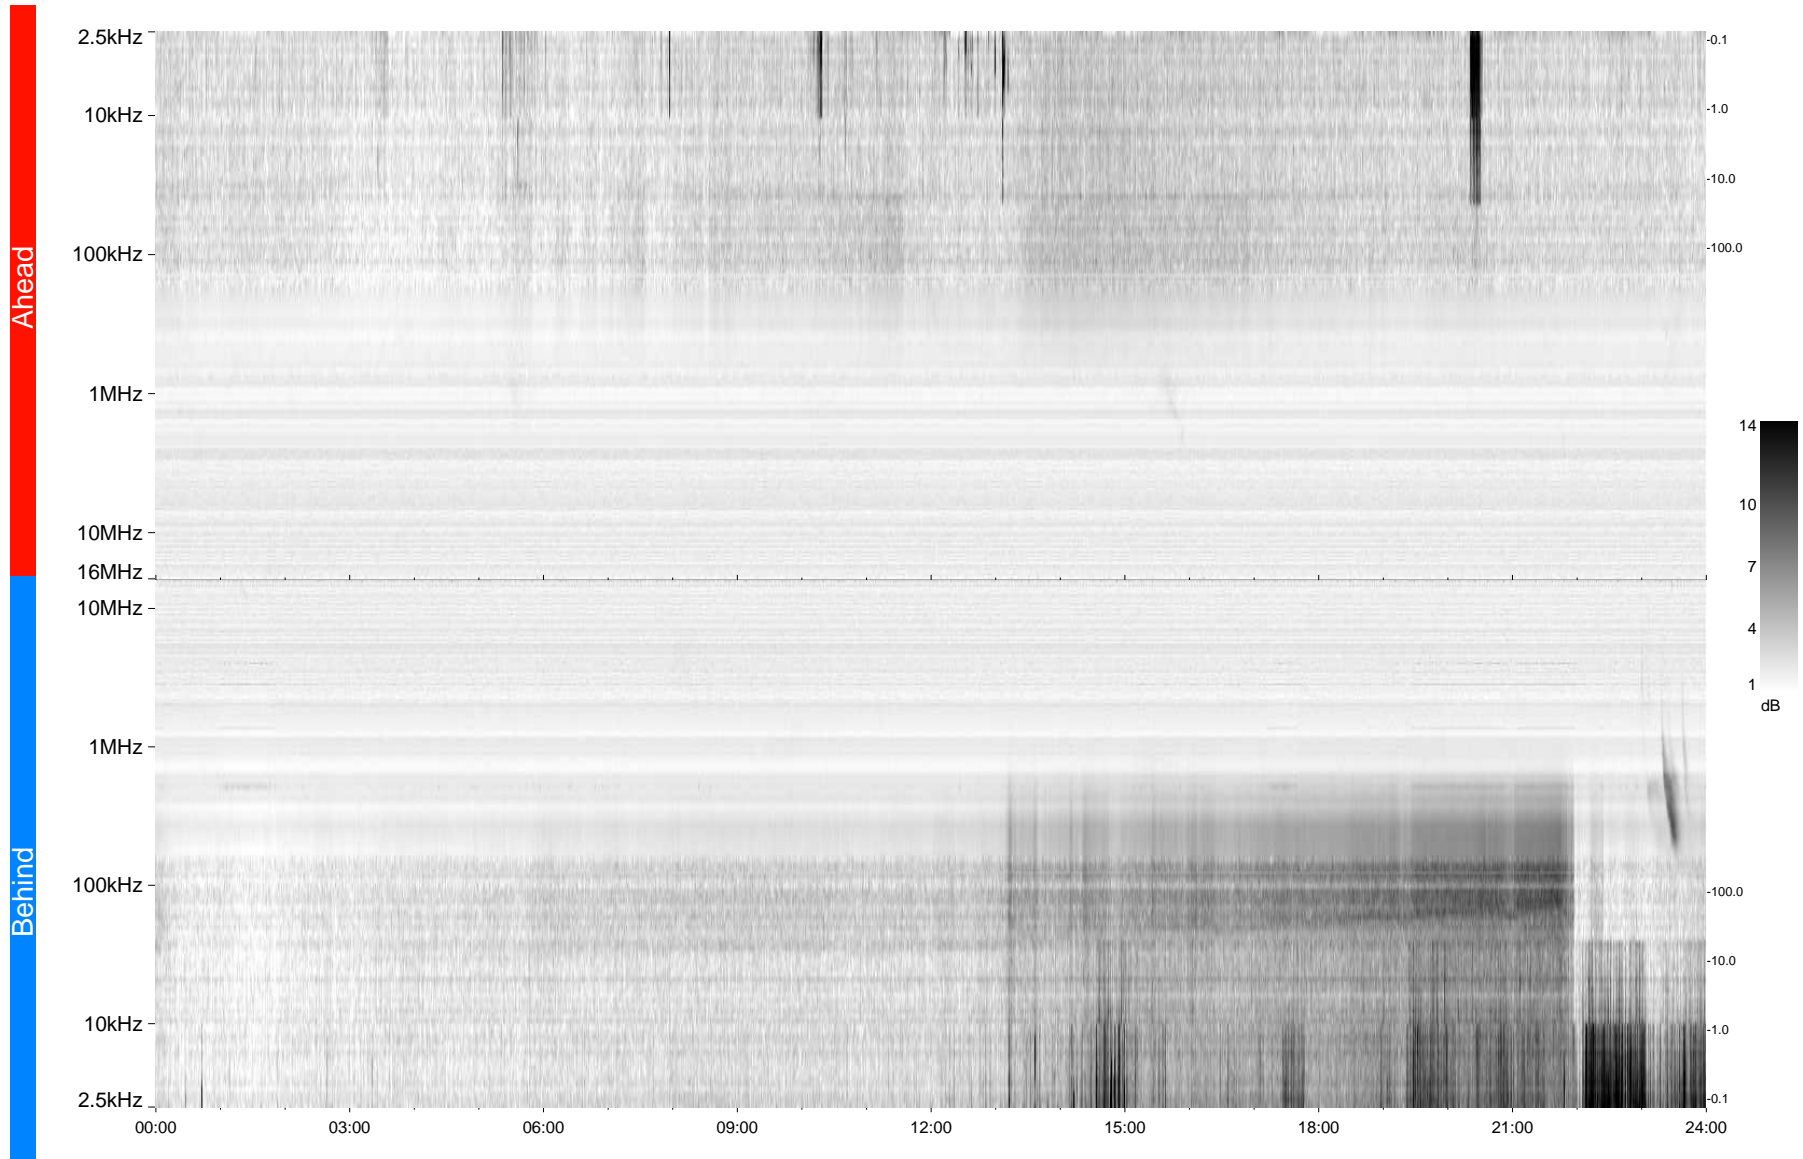

# STEREO/WAVES Daily Summary - 10-Feb-2009 (DOY 041)

Ahead source file = swaves\_ahead\_2009\_041\_1\_04.fin  
Ahead PSE Angle = xxx.x

Behind PSE Angle = xxx.x  
Behind source file = swaves\_behind\_2009\_041\_1\_04.fin

Time (UTC)