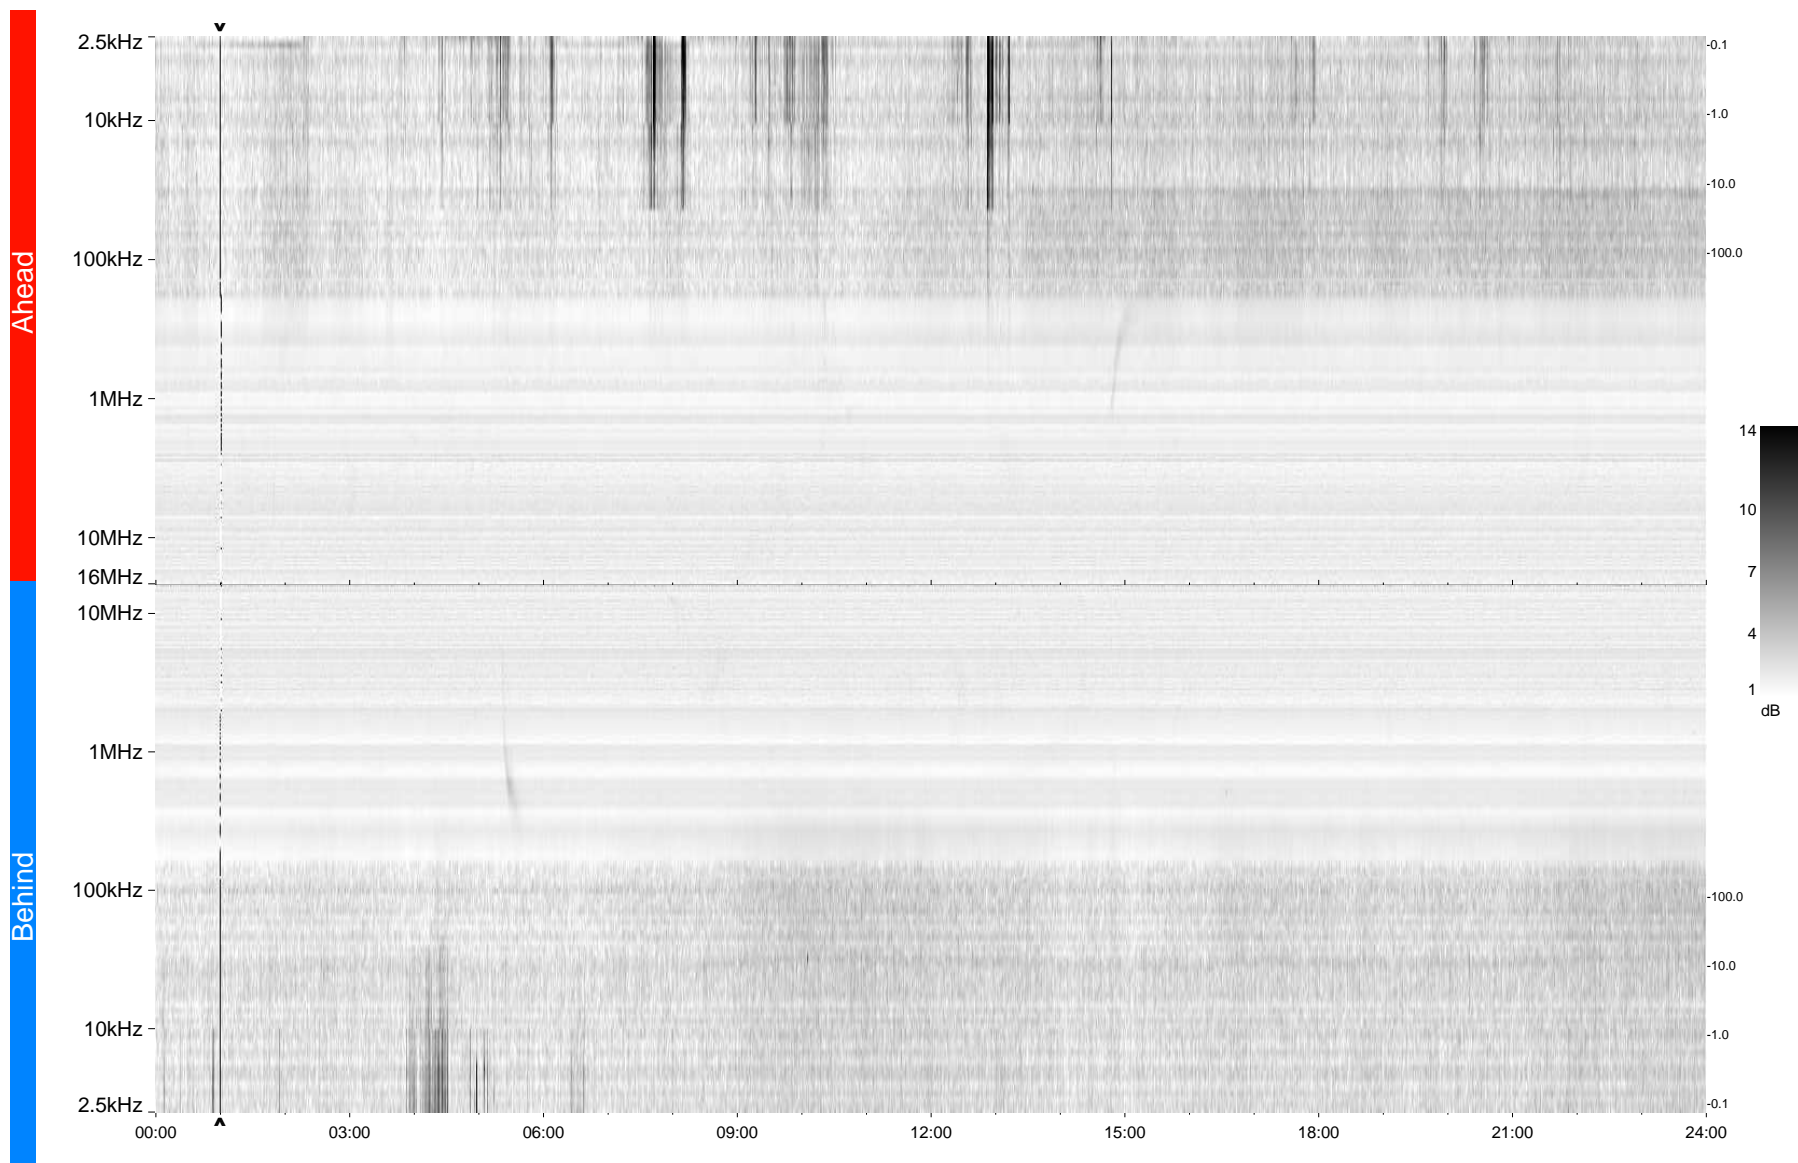

STEREO/WAVES Daily Summary - 09-Feb-2009 (DOY 040)

Ahead source file = swaves_ahead_2009_040_1_04.fin
Ahead PSE Angle = xxx.x

Behind PSE Angle = xxx.x
Behind source file = swaves_behind_2009_040_1_04.fin

Time (UTC)