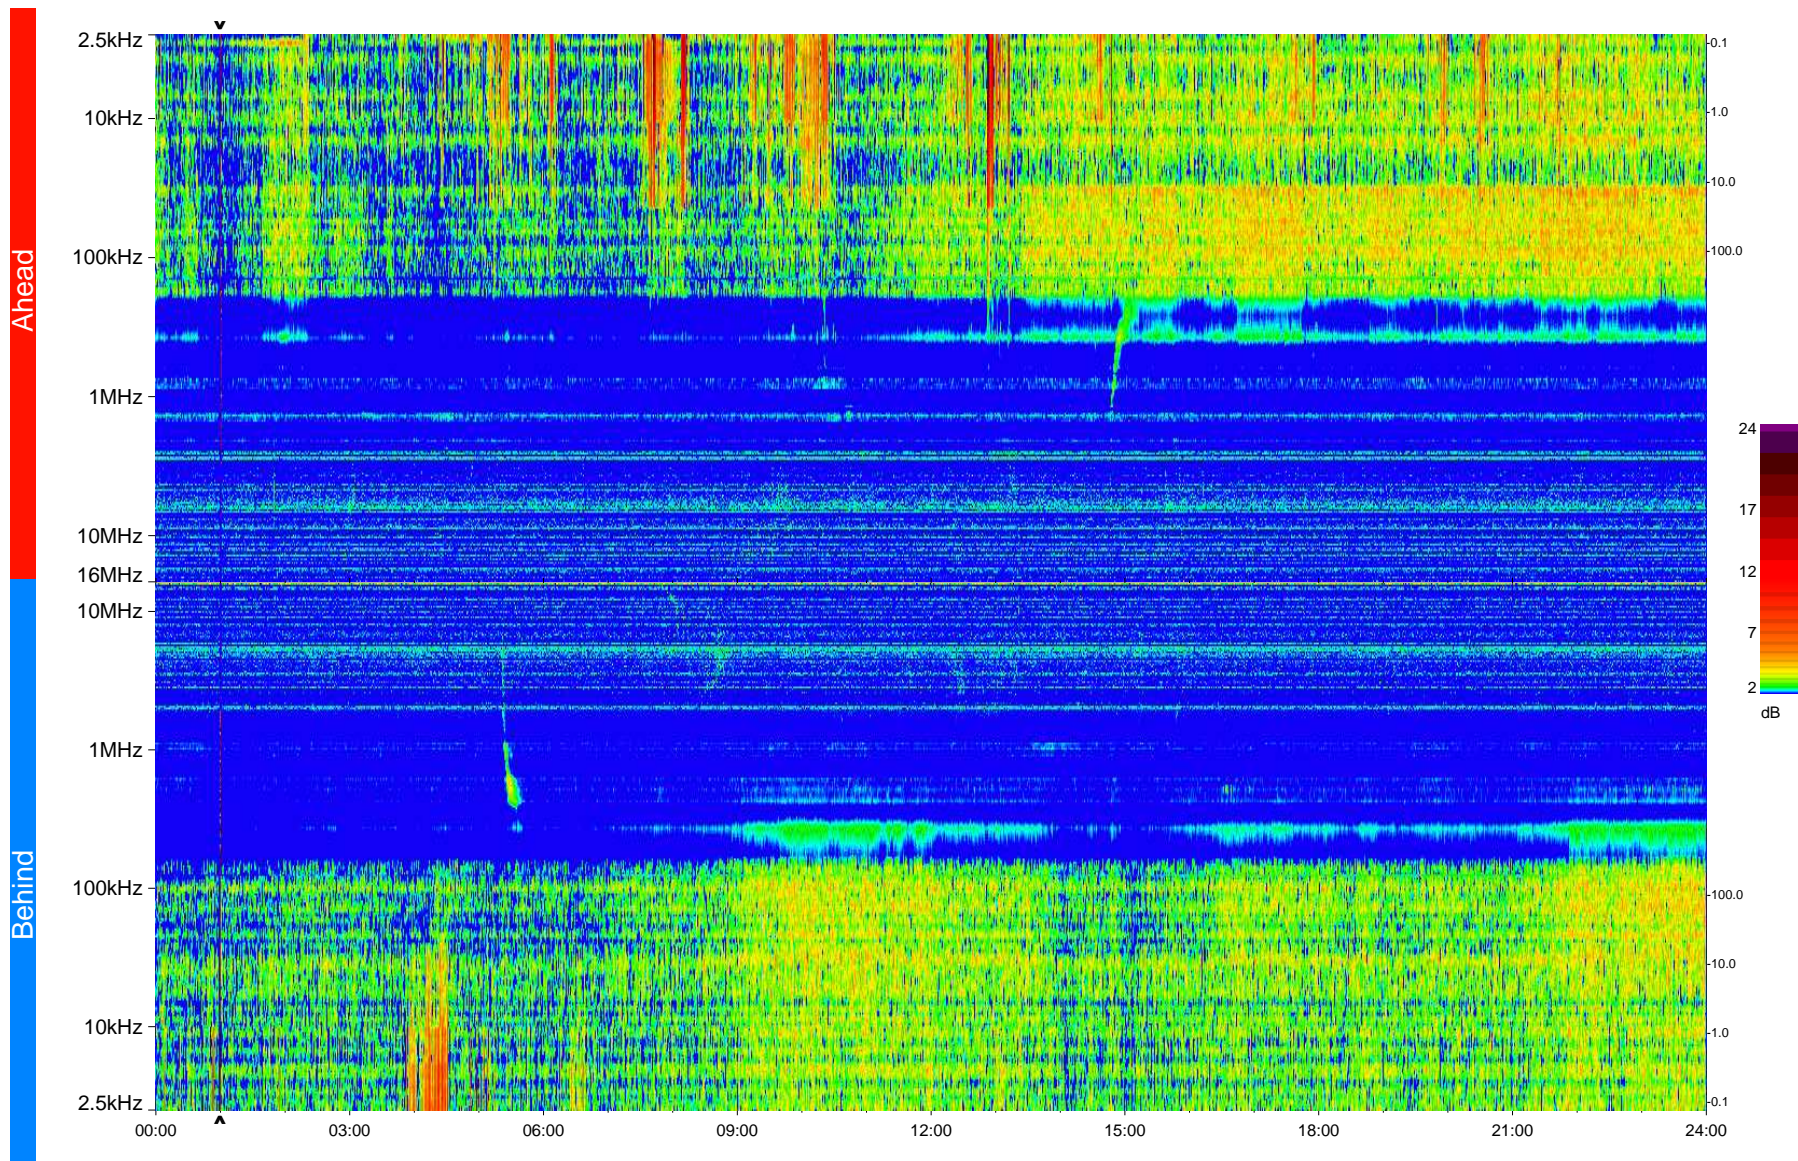

STEREO/WAVES Daily Summary - 09-Feb-2009 (DOY 040)

Ahead source file = swaves_ahead_2009_040_1_04.fin
Ahead PSE Angle = xxx.x

Behind PSE Angle = xxx.x
Behind source file = swaves_behind_2009_040_1_04.fin

Time (UTC)