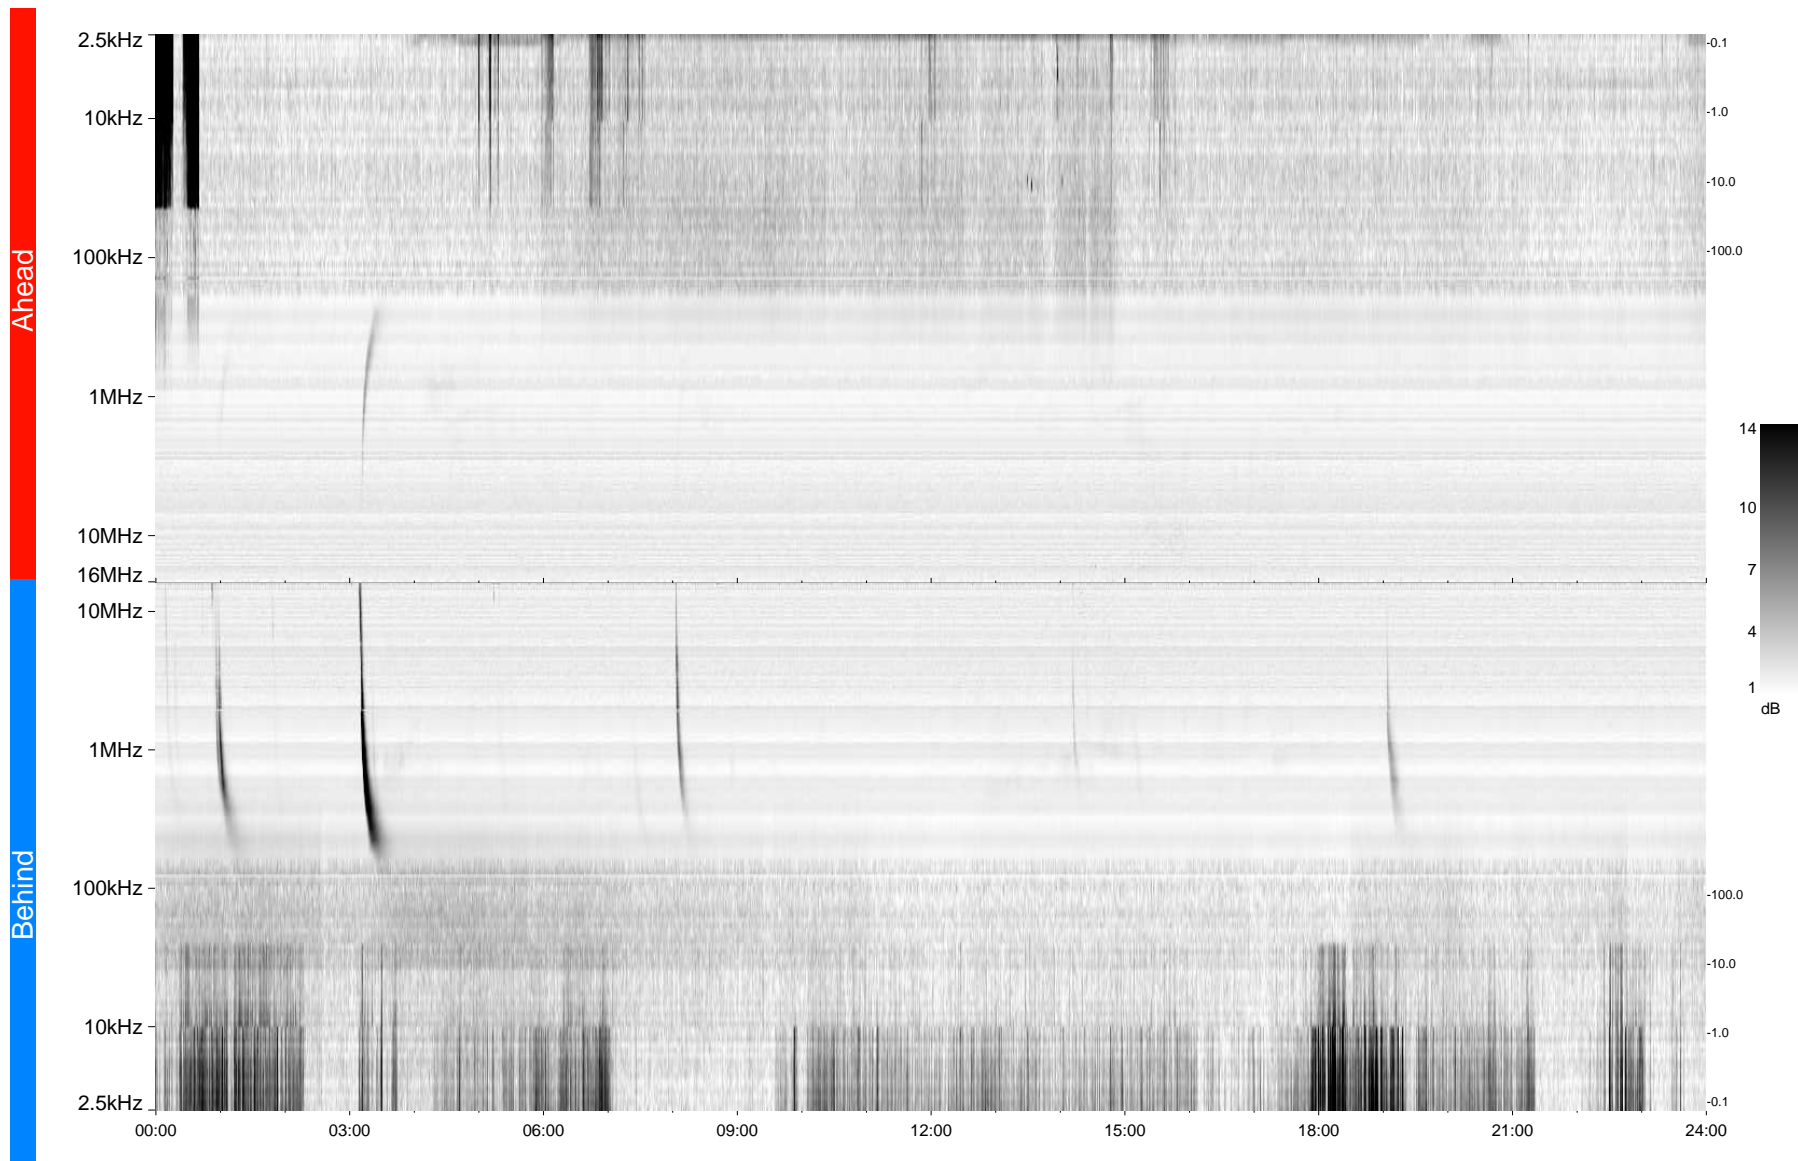

STEREO/WAVES Daily Summary - 08-Feb-2009 (DOY 039)

Ahead source file = swaves_ahead_2009_039_1_04.fin
Ahead PSE Angle = xxx.x

Behind PSE Angle = xxx.x
Behind source file = swaves_behind_2009_039_1_04.fin

Time (UTC)