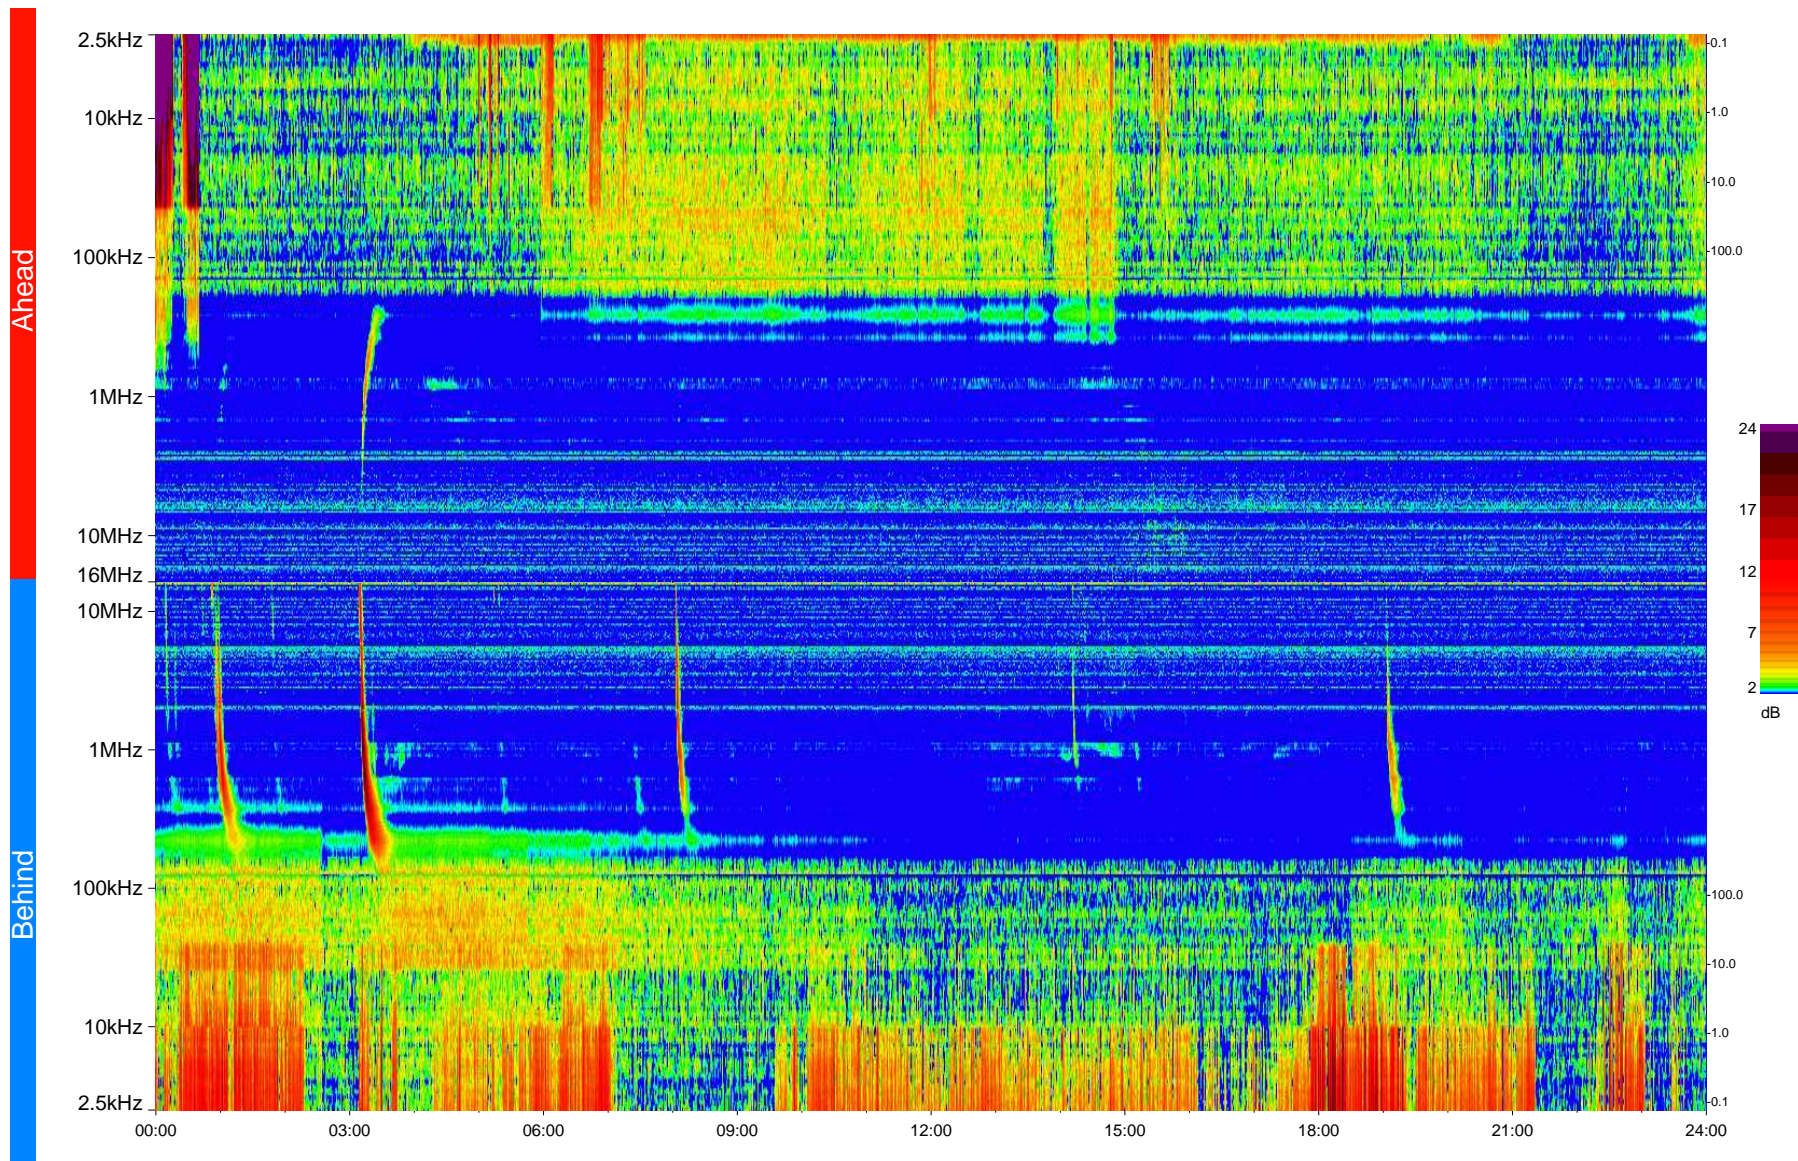

STEREO/WAVES Daily Summary - 08-Feb-2009 (DOY 039)

Ahead source file = swaves_ahead_2009_039_1_04.fin
Ahead PSE Angle = xxx.x

Behind PSE Angle = xxx.x
Behind source file = swaves_behind_2009_039_1_04.fin

Time (UTC)

swaves_summary_20090208_c made on 2009-03-10 at 08:57:07 with TMlib V939 and Dynspec V015