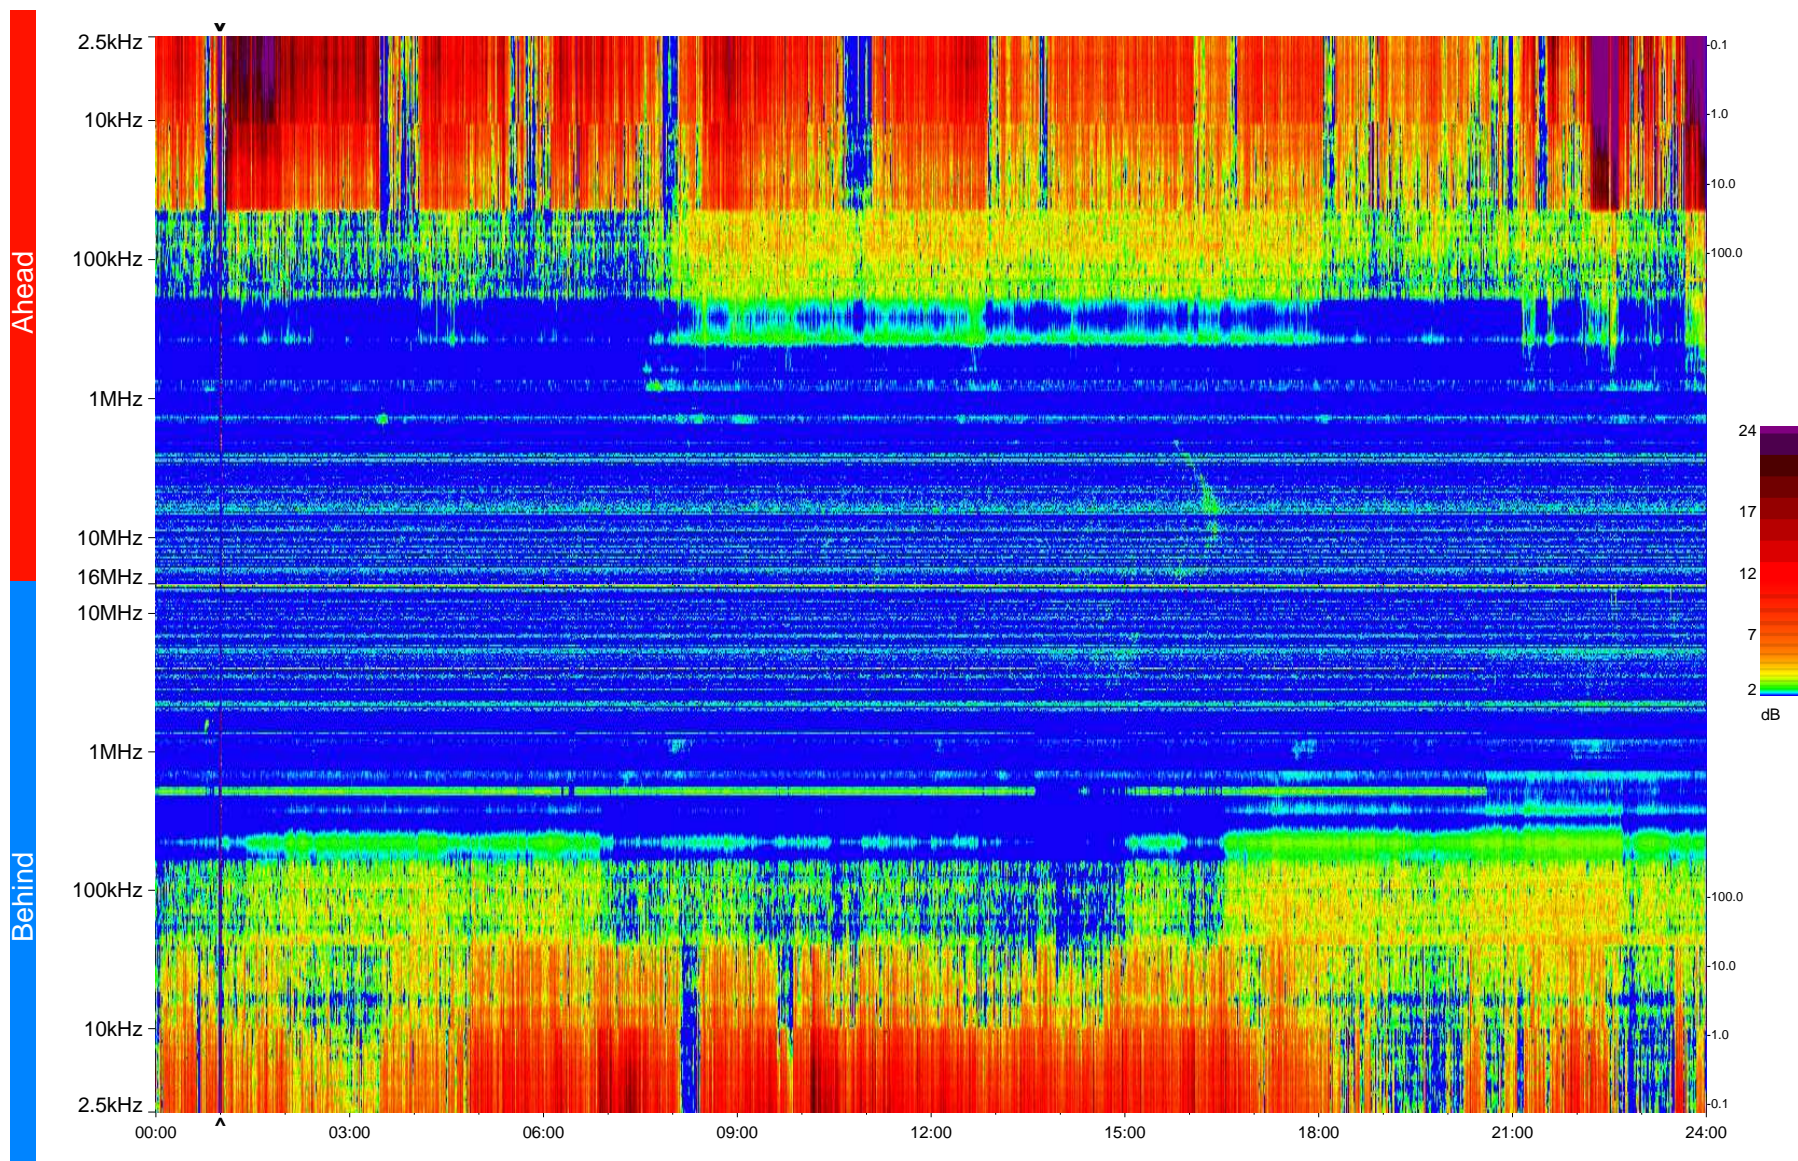

STEREO/WAVES Daily Summary - 07-Feb-2009 (DOY 038)

Ahead source file = swaves_ahead_2009_038_1_04.fin
Ahead PSE Angle = xxx.x

Behind PSE Angle = xxx.x
Behind source file = swaves_behind_2009_038_1_04.fin

Time (UTC)