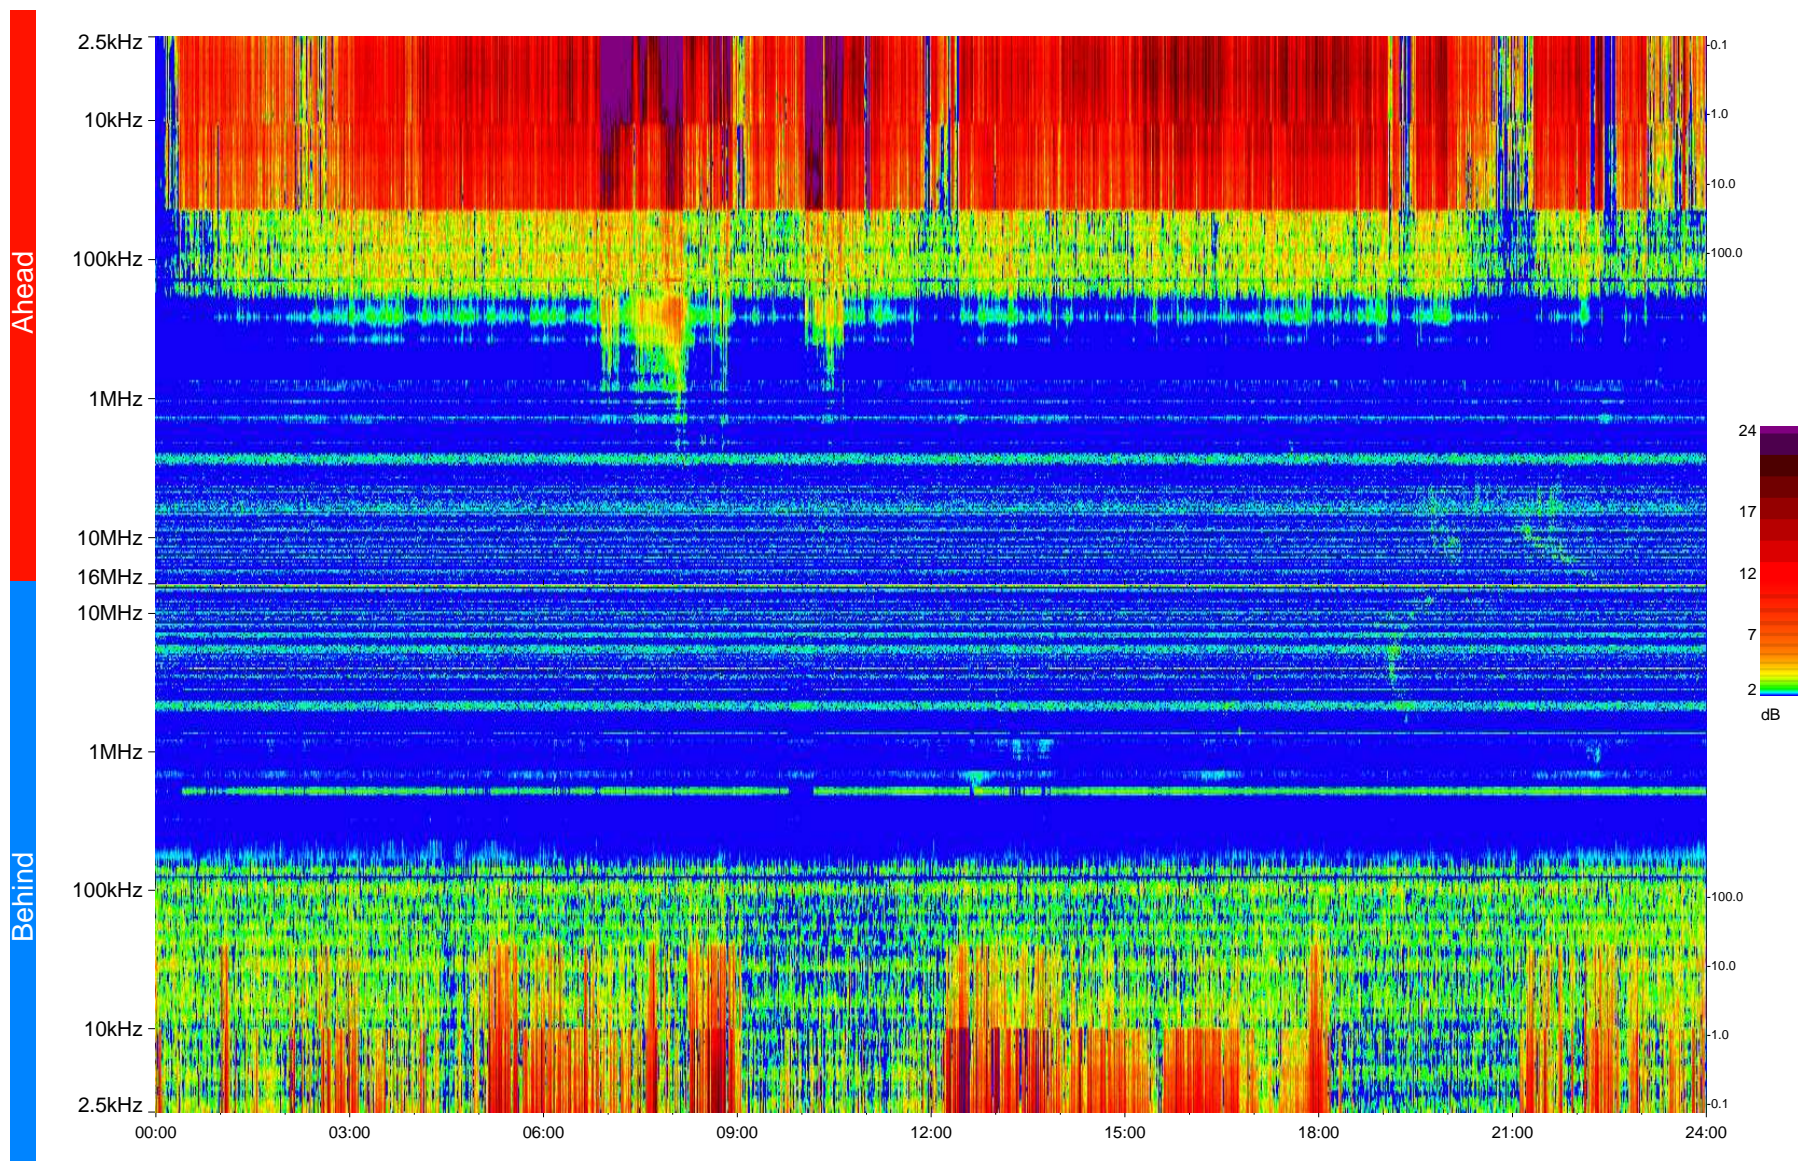

# STEREO/WAVES Daily Summary - 06-Feb-2009 (DOY 037)

Ahead source file = swaves\_ahead\_2009\_037\_1\_04.fin  
Ahead PSE Angle = xxx.x

Behind PSE Angle = xxx.x  
Behind source file = swaves\_behind\_2009\_037\_1\_04.fin

Time (UTC)