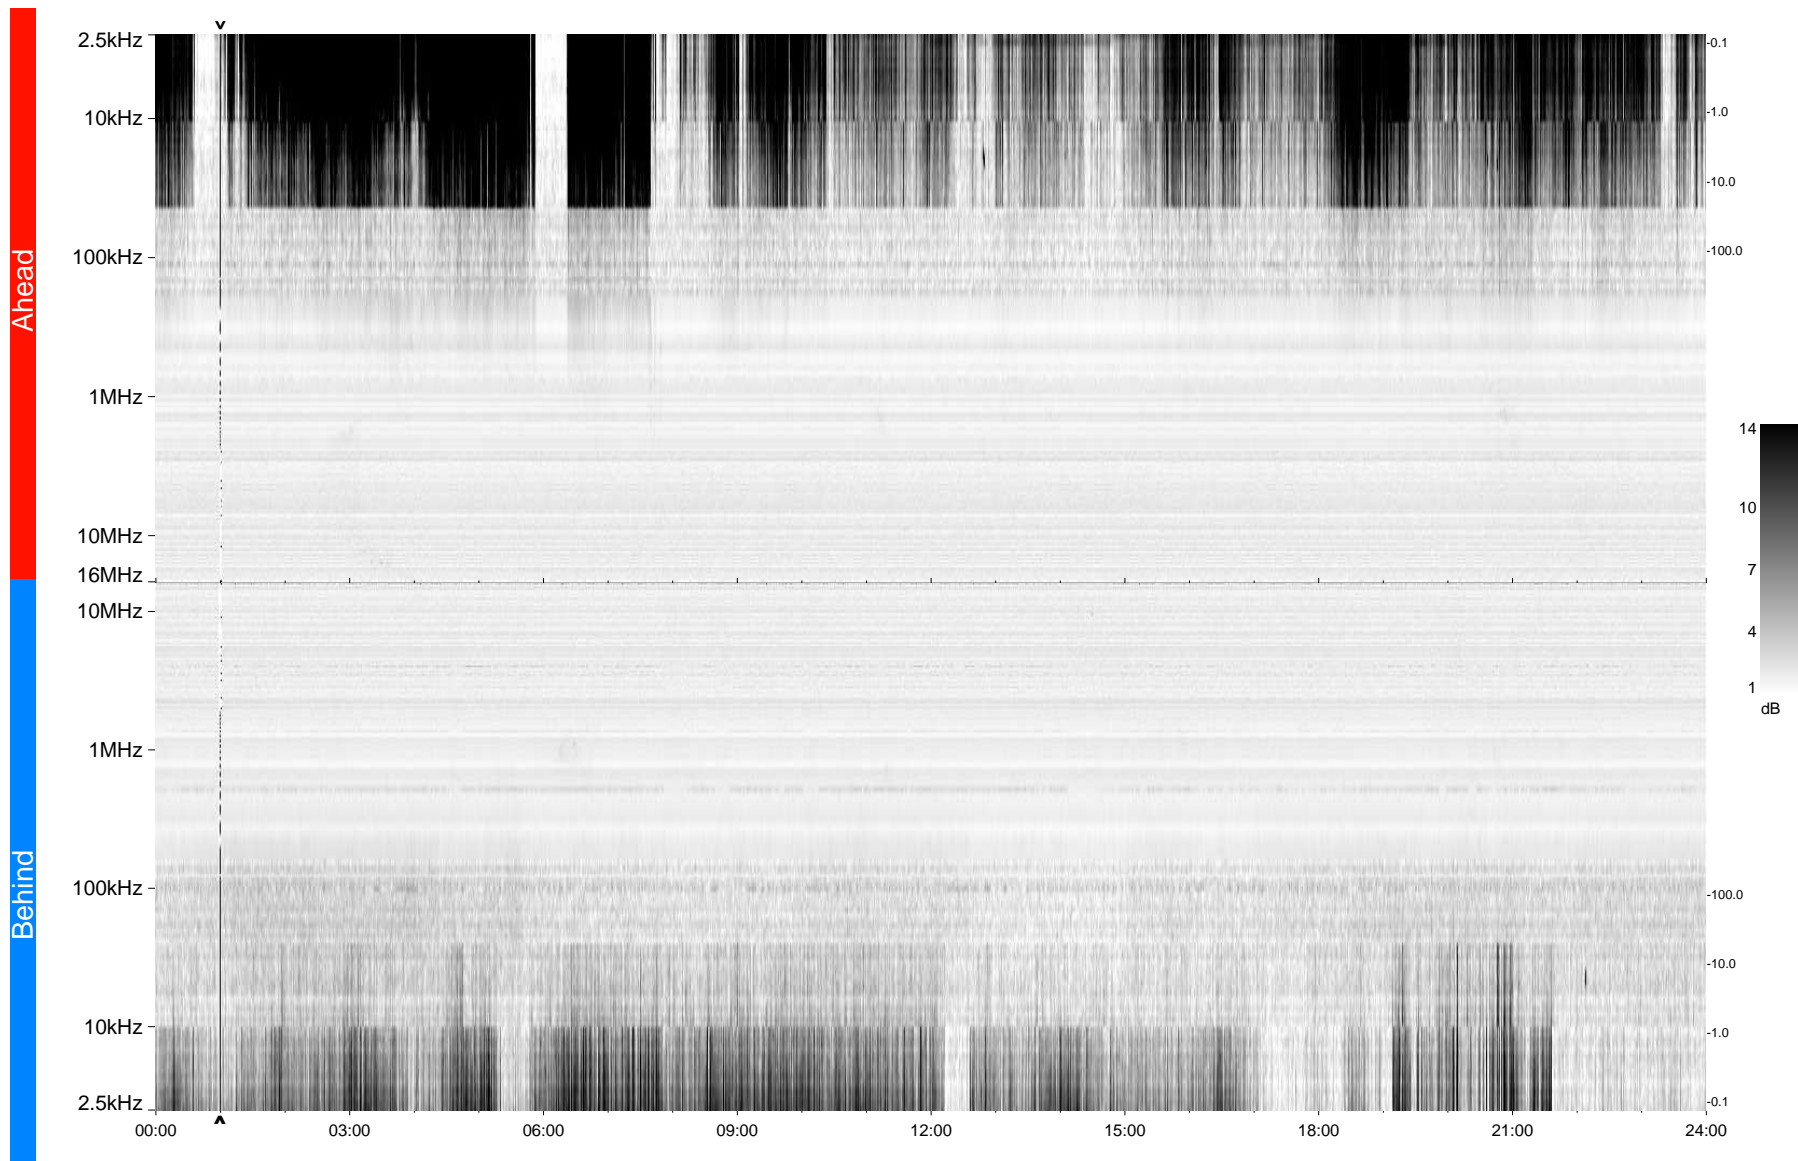

STEREO/WAVES Daily Summary - 05-Feb-2009 (DOY 036)

Ahead source file = swaves_ahead_2009_036_1_04.fin
Ahead PSE Angle = xxx.x

Behind PSE Angle = xxx.x
Behind source file = swaves_behind_2009_036_1_04.fin

Time (UTC)