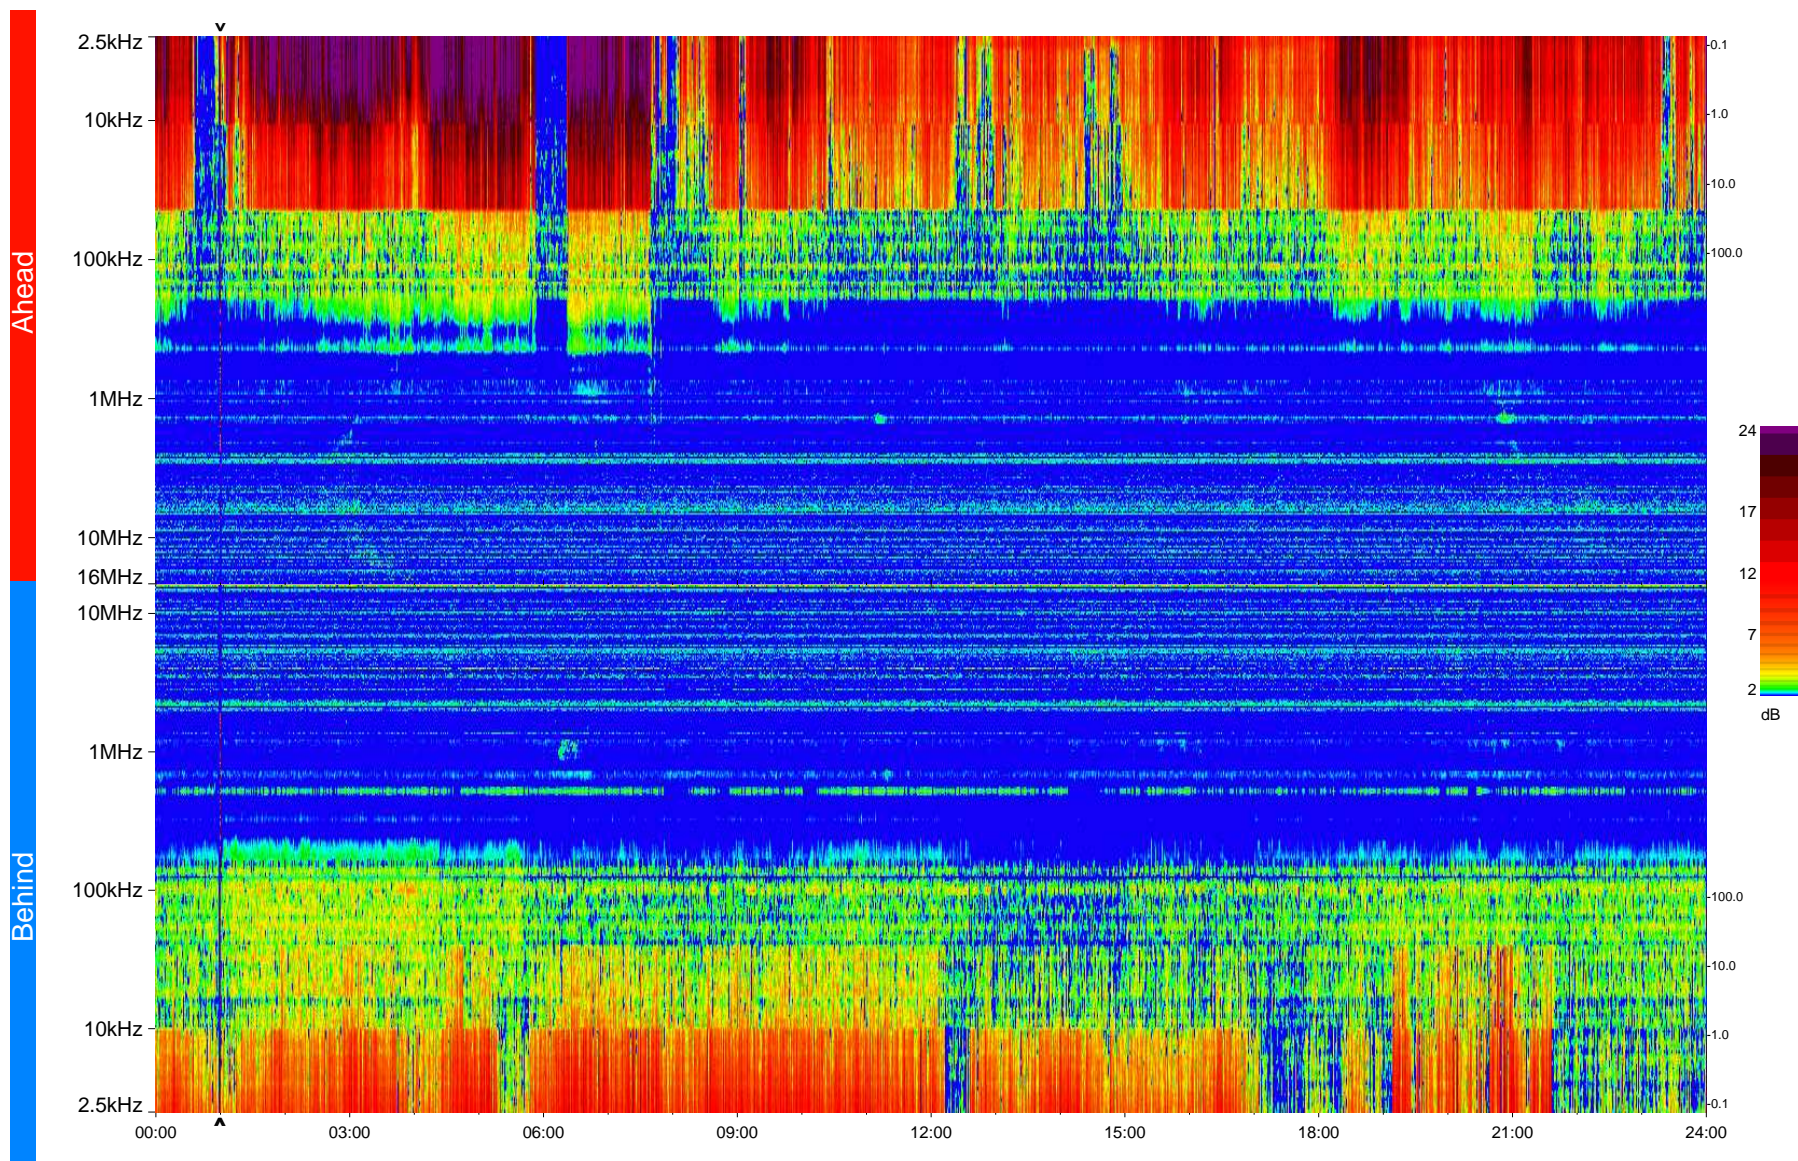

STEREO/WAVES Daily Summary - 05-Feb-2009 (DOY 036)

Ahead source file = swaves_ahead_2009_036_1_04.fin
Ahead PSE Angle = xxx.x

Behind PSE Angle = xxx.x
Behind source file = swaves_behind_2009_036_1_04.fin

Time (UTC)