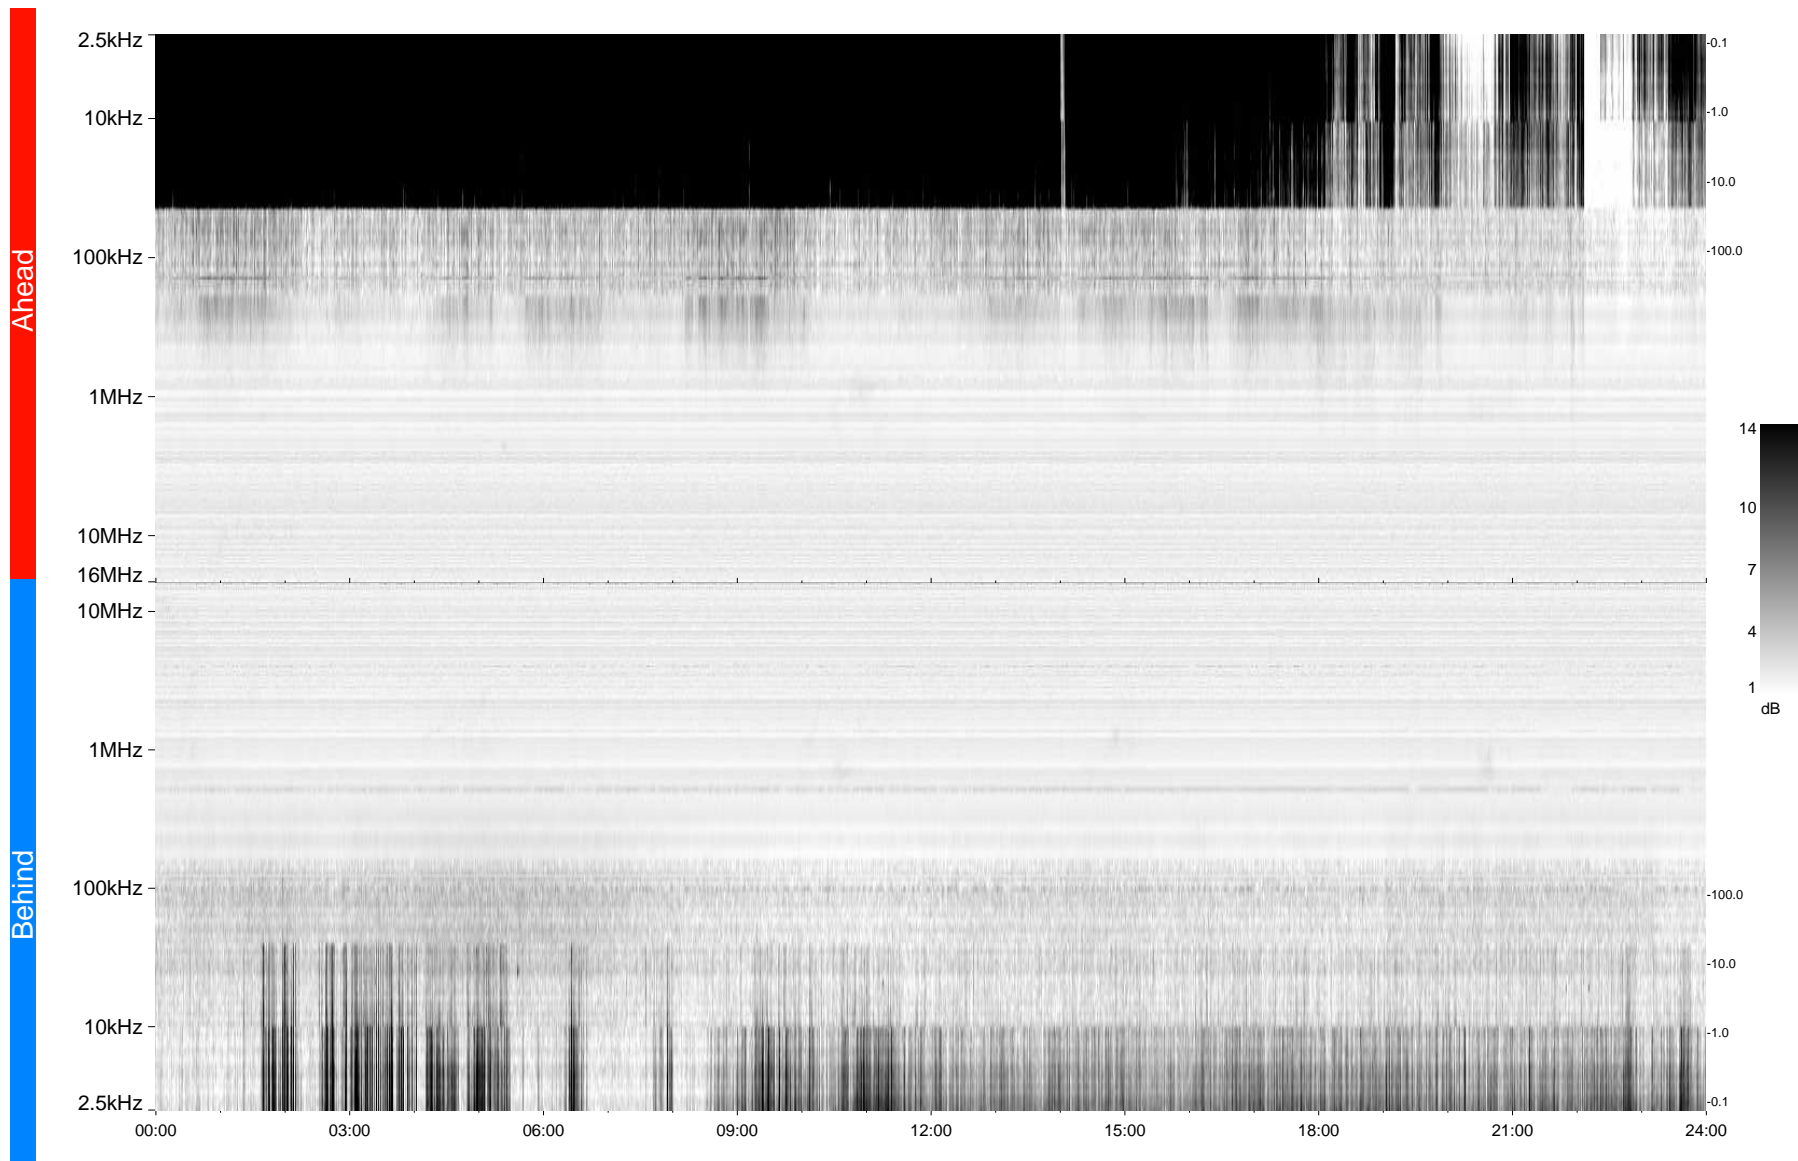

STEREO/WAVES Daily Summary - 04-Feb-2009 (DOY 035)

Ahead source file = swaves_ahead_2009_035_1_04.fin
Ahead PSE Angle = xxx.x

Behind PSE Angle = xxx.x
Behind source file = swaves_behind_2009_035_1_04.fin

Time (UTC)