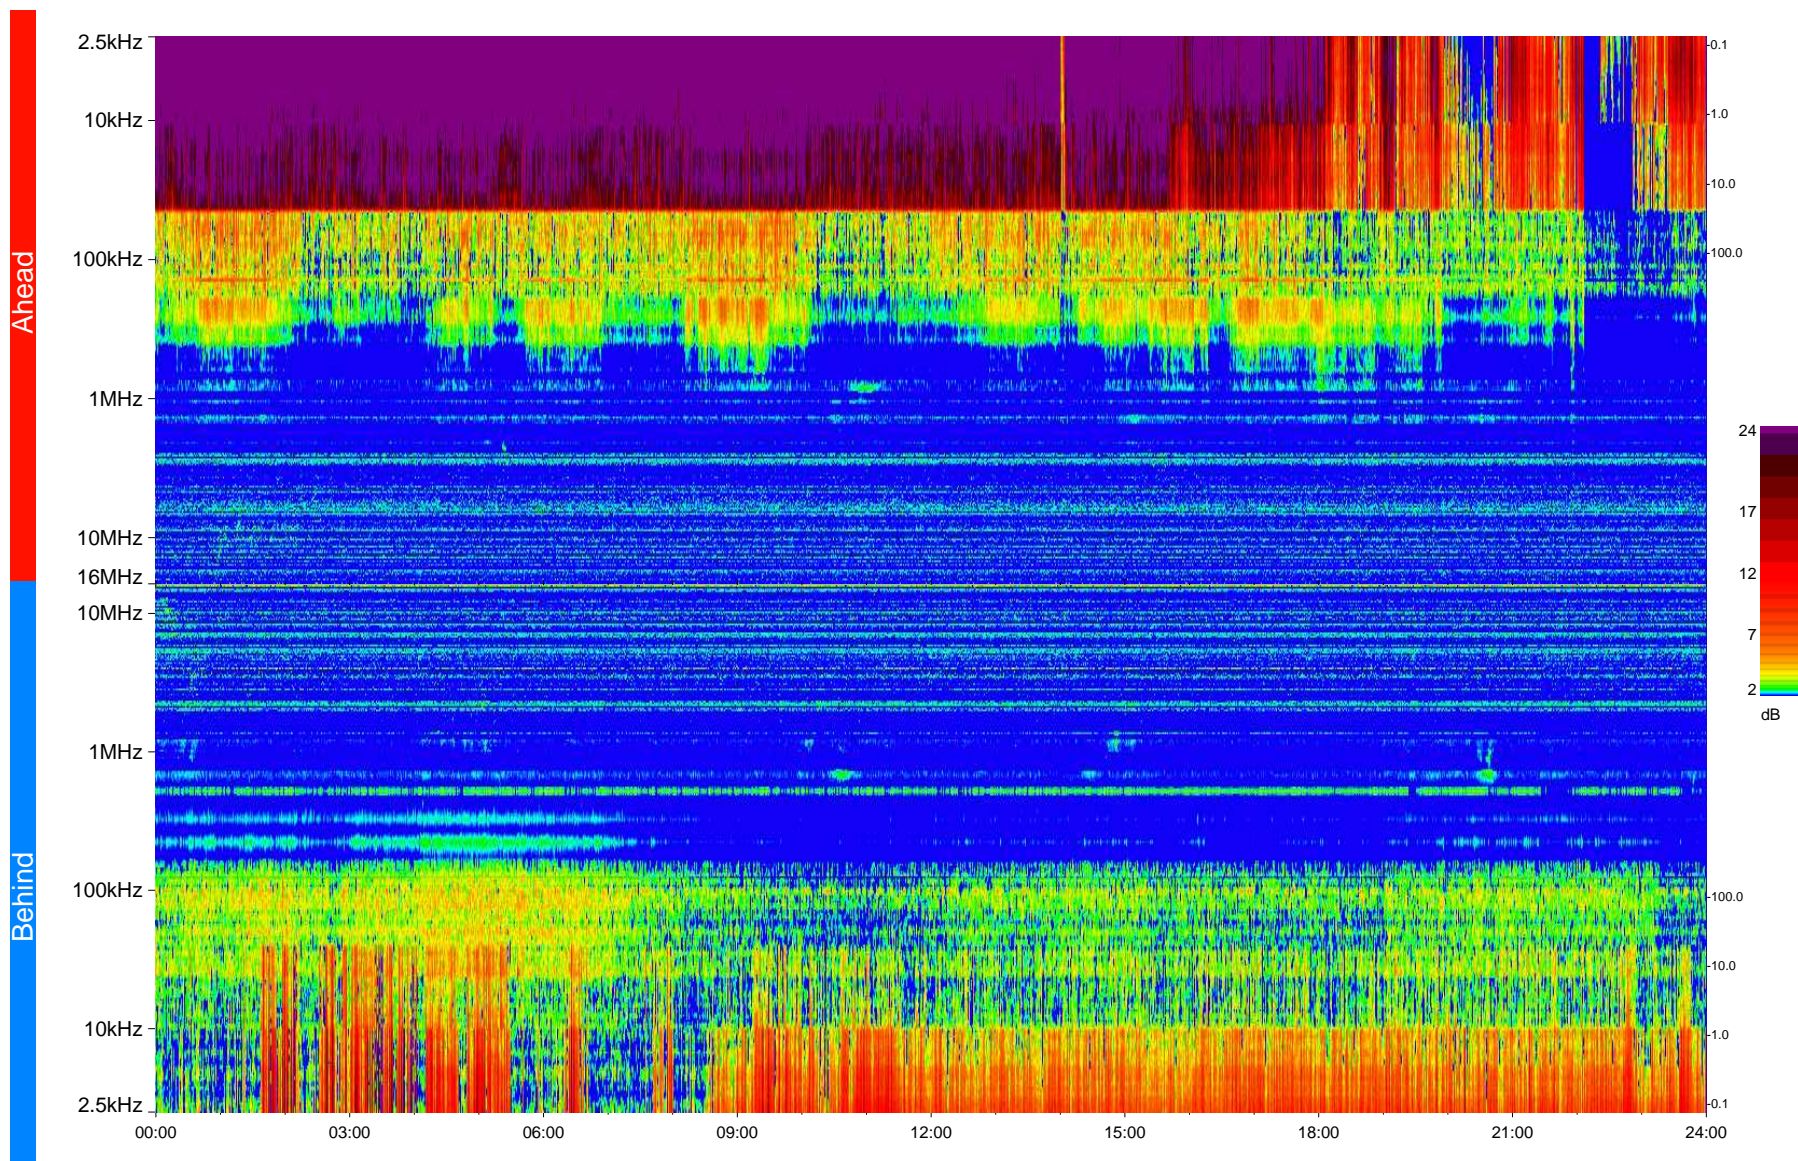

# STEREO/WAVES Daily Summary - 04-Feb-2009 (DOY 035)

Ahead source file = swaves\_ahead\_2009\_035\_1\_04.fin  
Ahead PSE Angle = xxx.x

Behind PSE Angle = xxx.x  
Behind source file = swaves\_behind\_2009\_035\_1\_04.fin

Time (UTC)