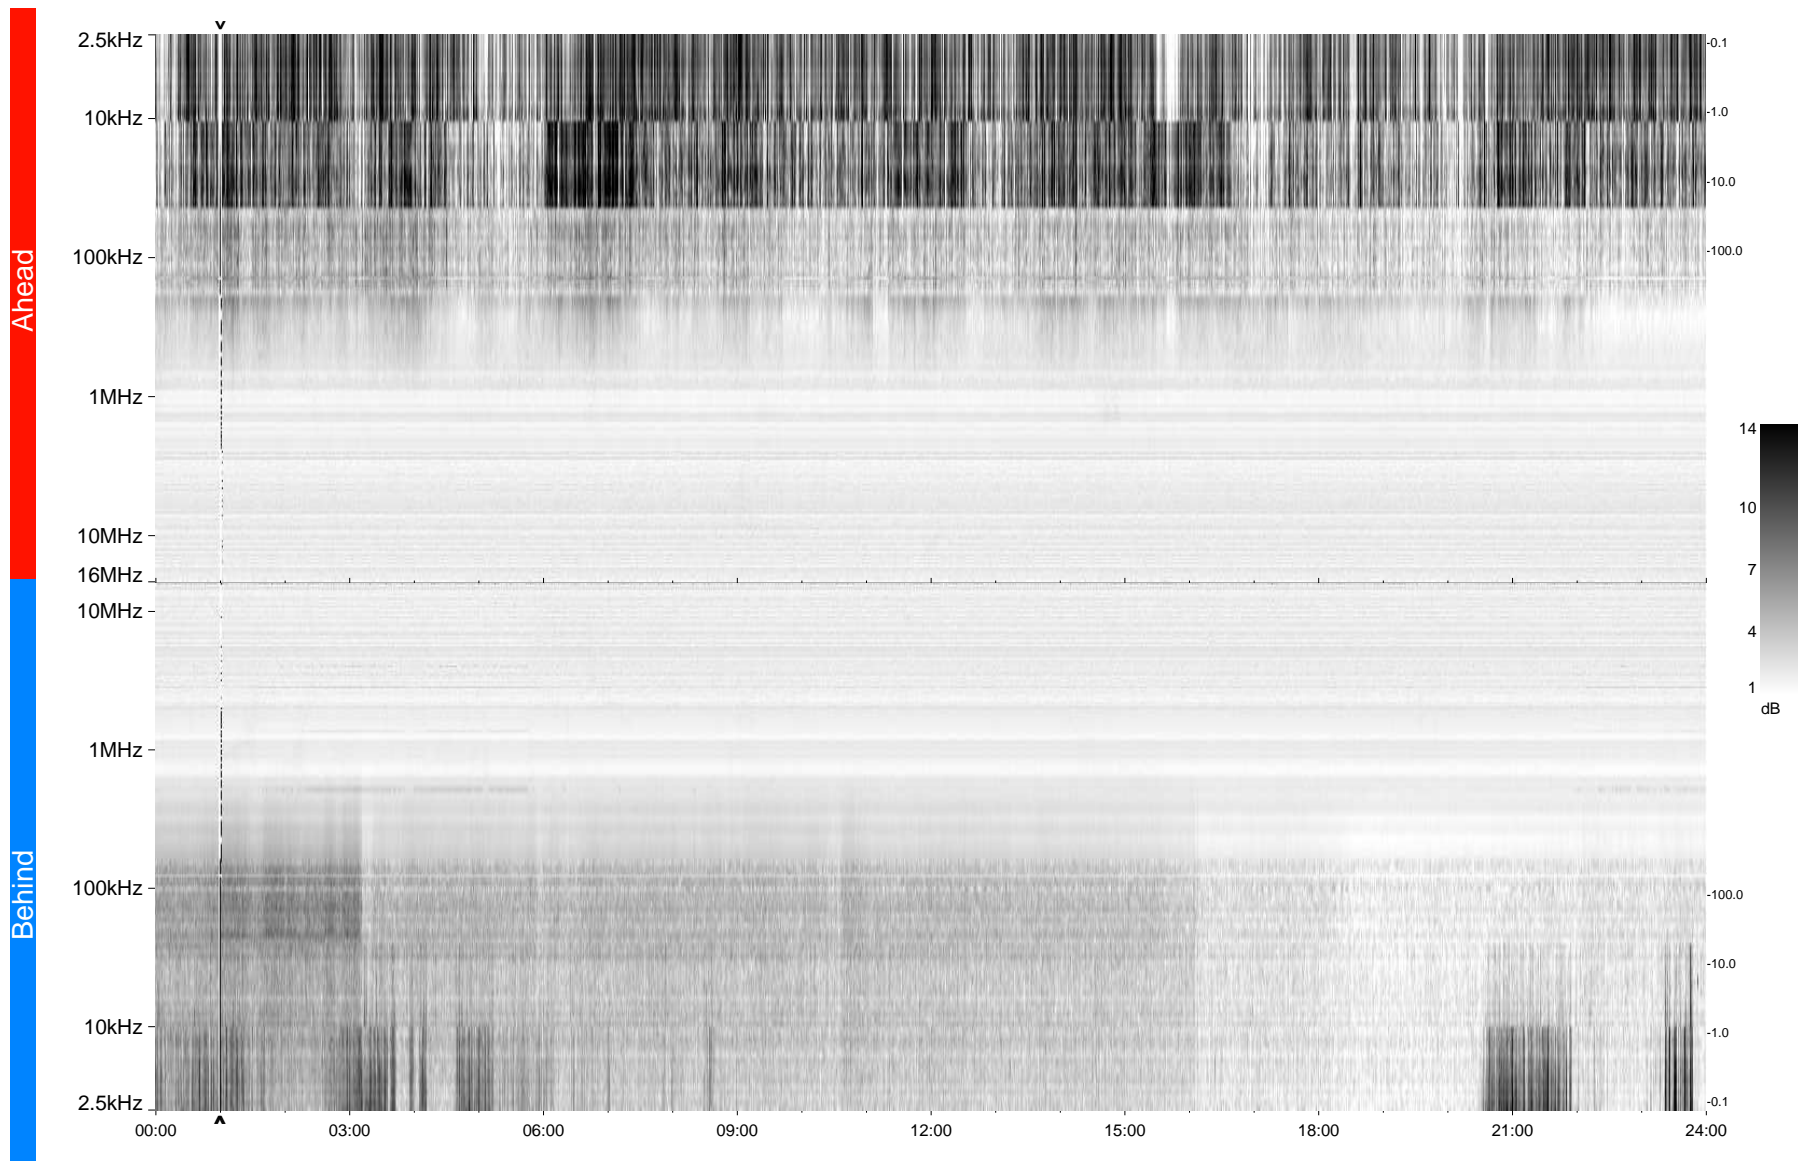

STEREO/WAVES Daily Summary - 03-Feb-2009 (DOY 034)

Ahead source file = swaves_ahead_2009_034_1_04.fin
Ahead PSE Angle = xxx.x

Behind PSE Angle = xxx.x
Behind source file = swaves_behind_2009_034_1_04.fin

Time (UTC)