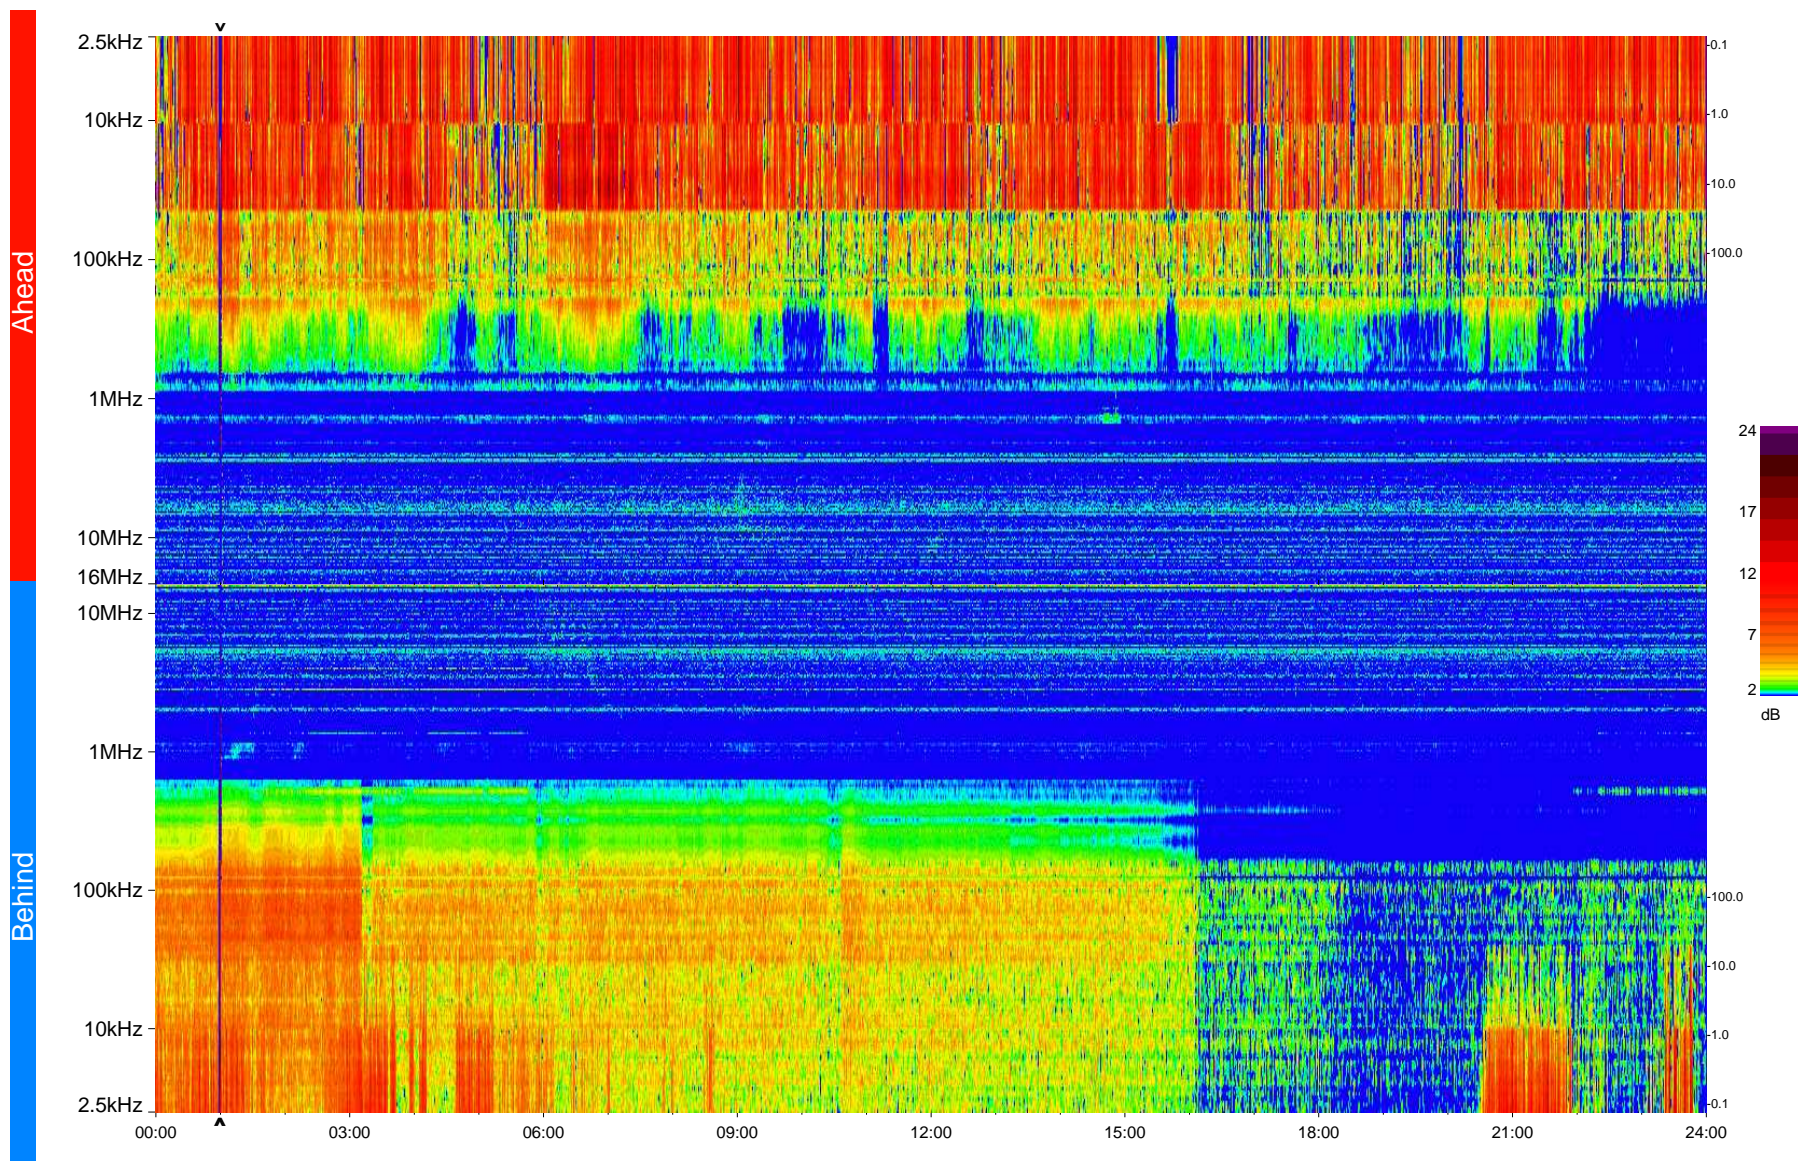

STEREO/WAVES Daily Summary - 03-Feb-2009 (DOY 034)

Ahead source file = swaves_ahead_2009_034_1_04.fin
Ahead PSE Angle = xxx.x

Behind PSE Angle = xxx.x
Behind source file = swaves_behind_2009_034_1_04.fin

Time (UTC)