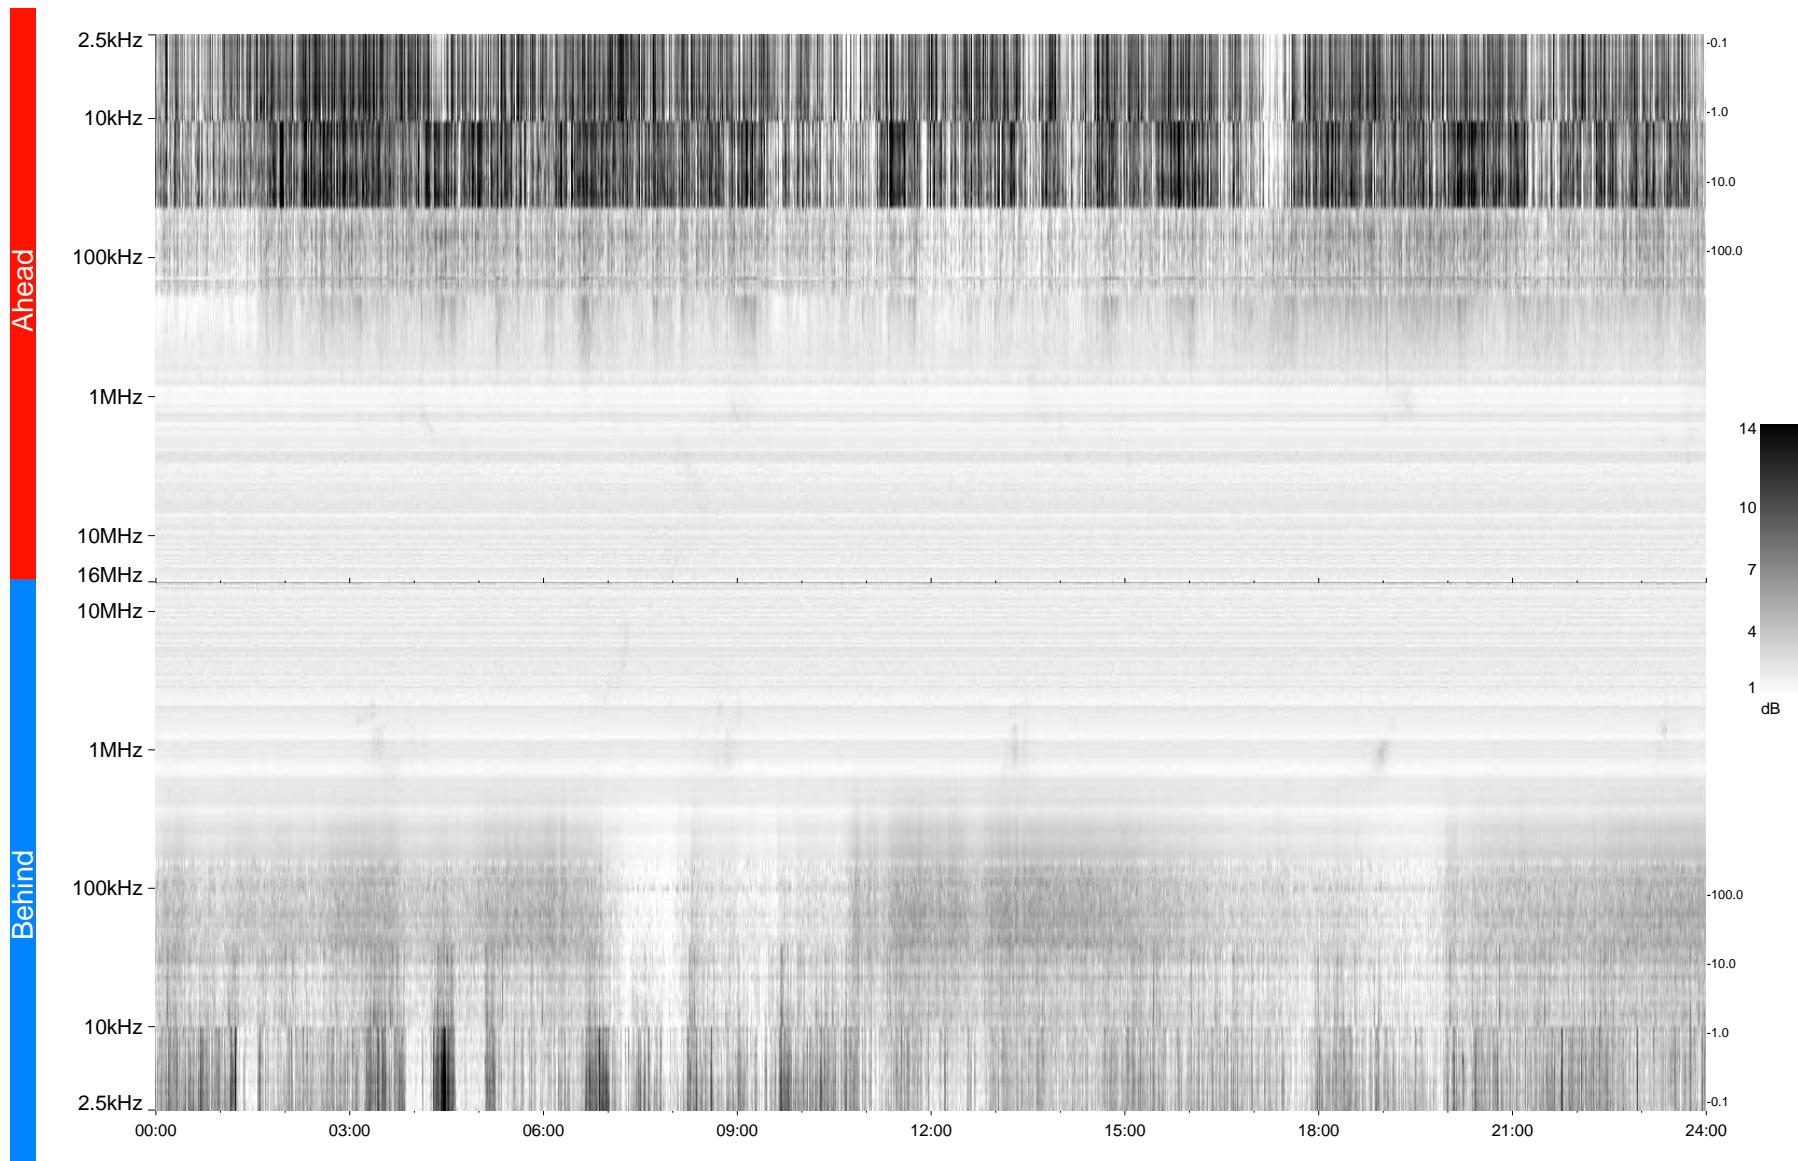

STEREO/WAVES Daily Summary - 02-Feb-2009 (DOY 033)

Ahead source file = swaves_ahead_2009_033_1_04.fin
Ahead PSE Angle = xxx.x

Behind PSE Angle = xxx.x
Behind source file = swaves_behind_2009_033_1_04.fin

Time (UTC)