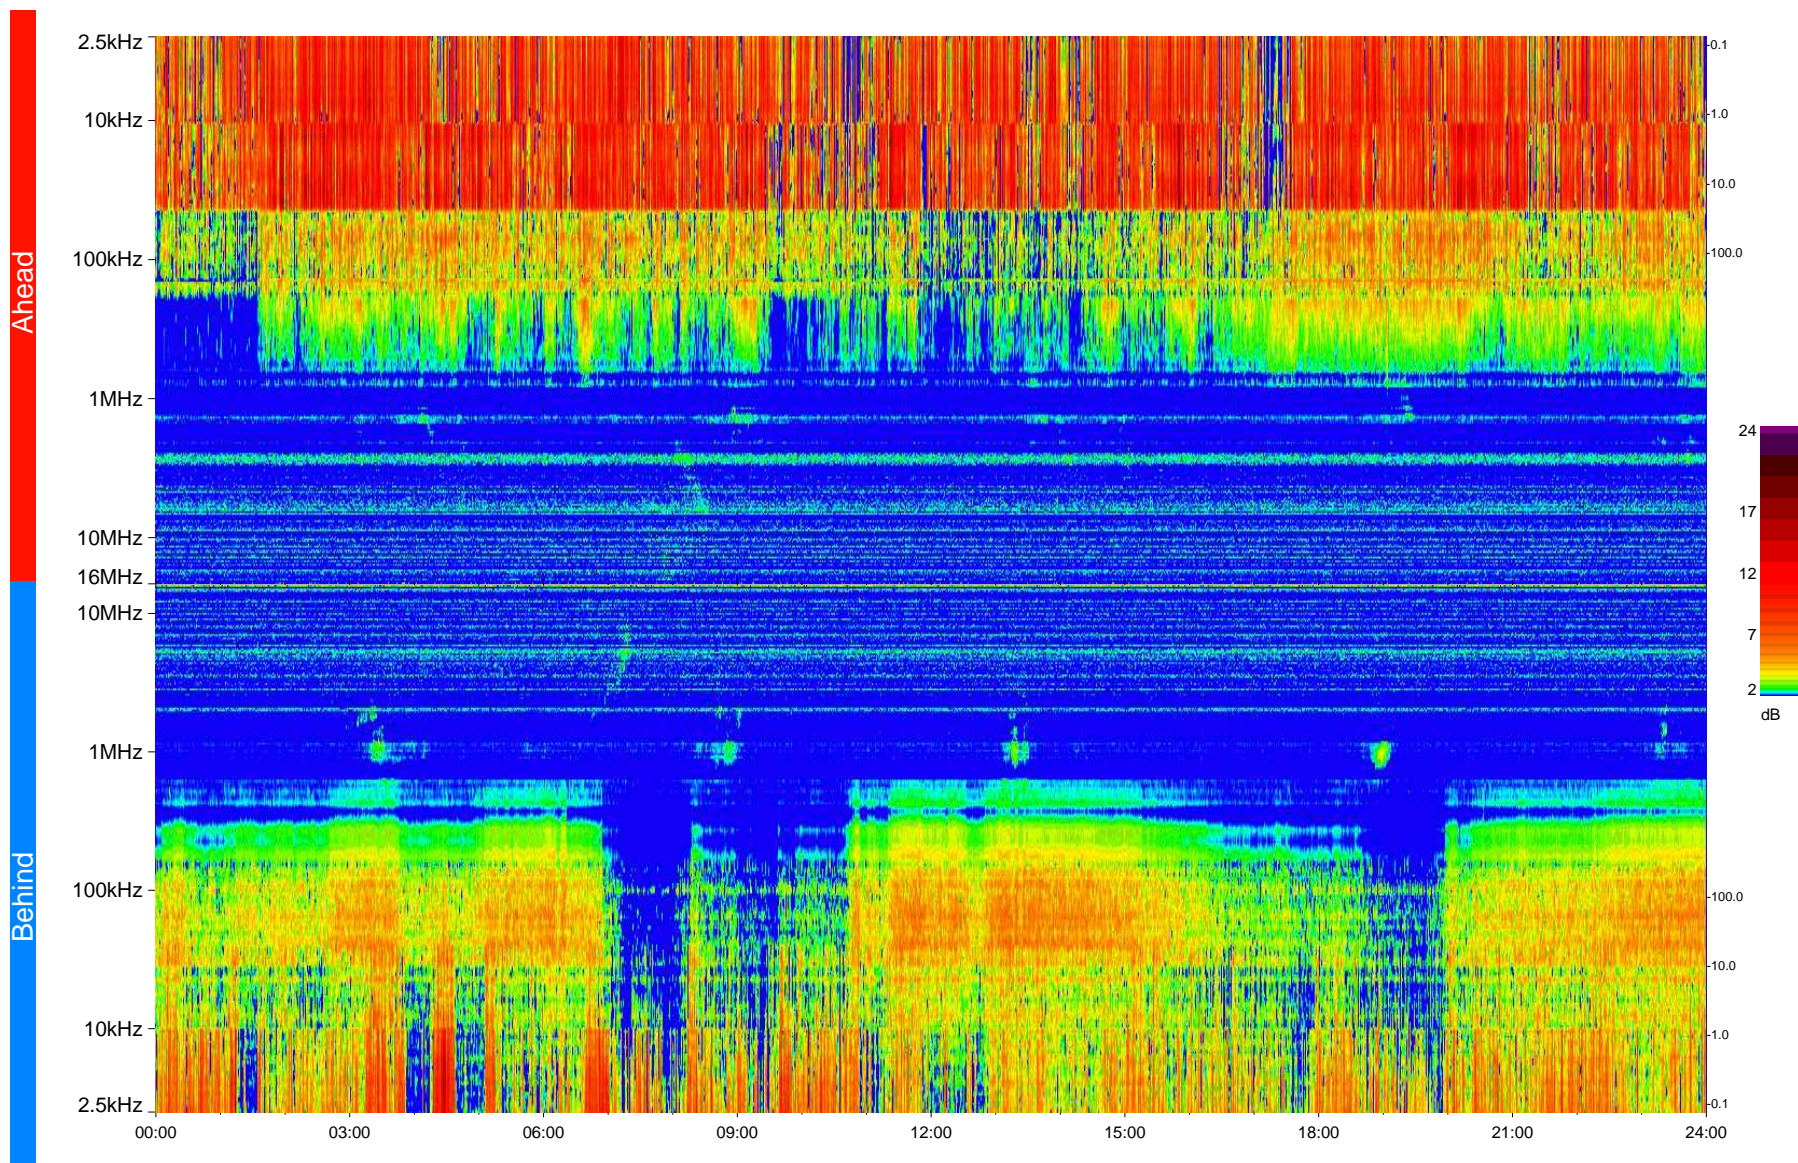

STEREO/WAVES Daily Summary - 02-Feb-2009 (DOY 033)

Ahead source file = swaves_ahead_2009_033_1_04.fin
Ahead PSE Angle = xxx.x

Behind PSE Angle = xxx.x
Behind source file = swaves_behind_2009_033_1_04.fin

Time (UTC)