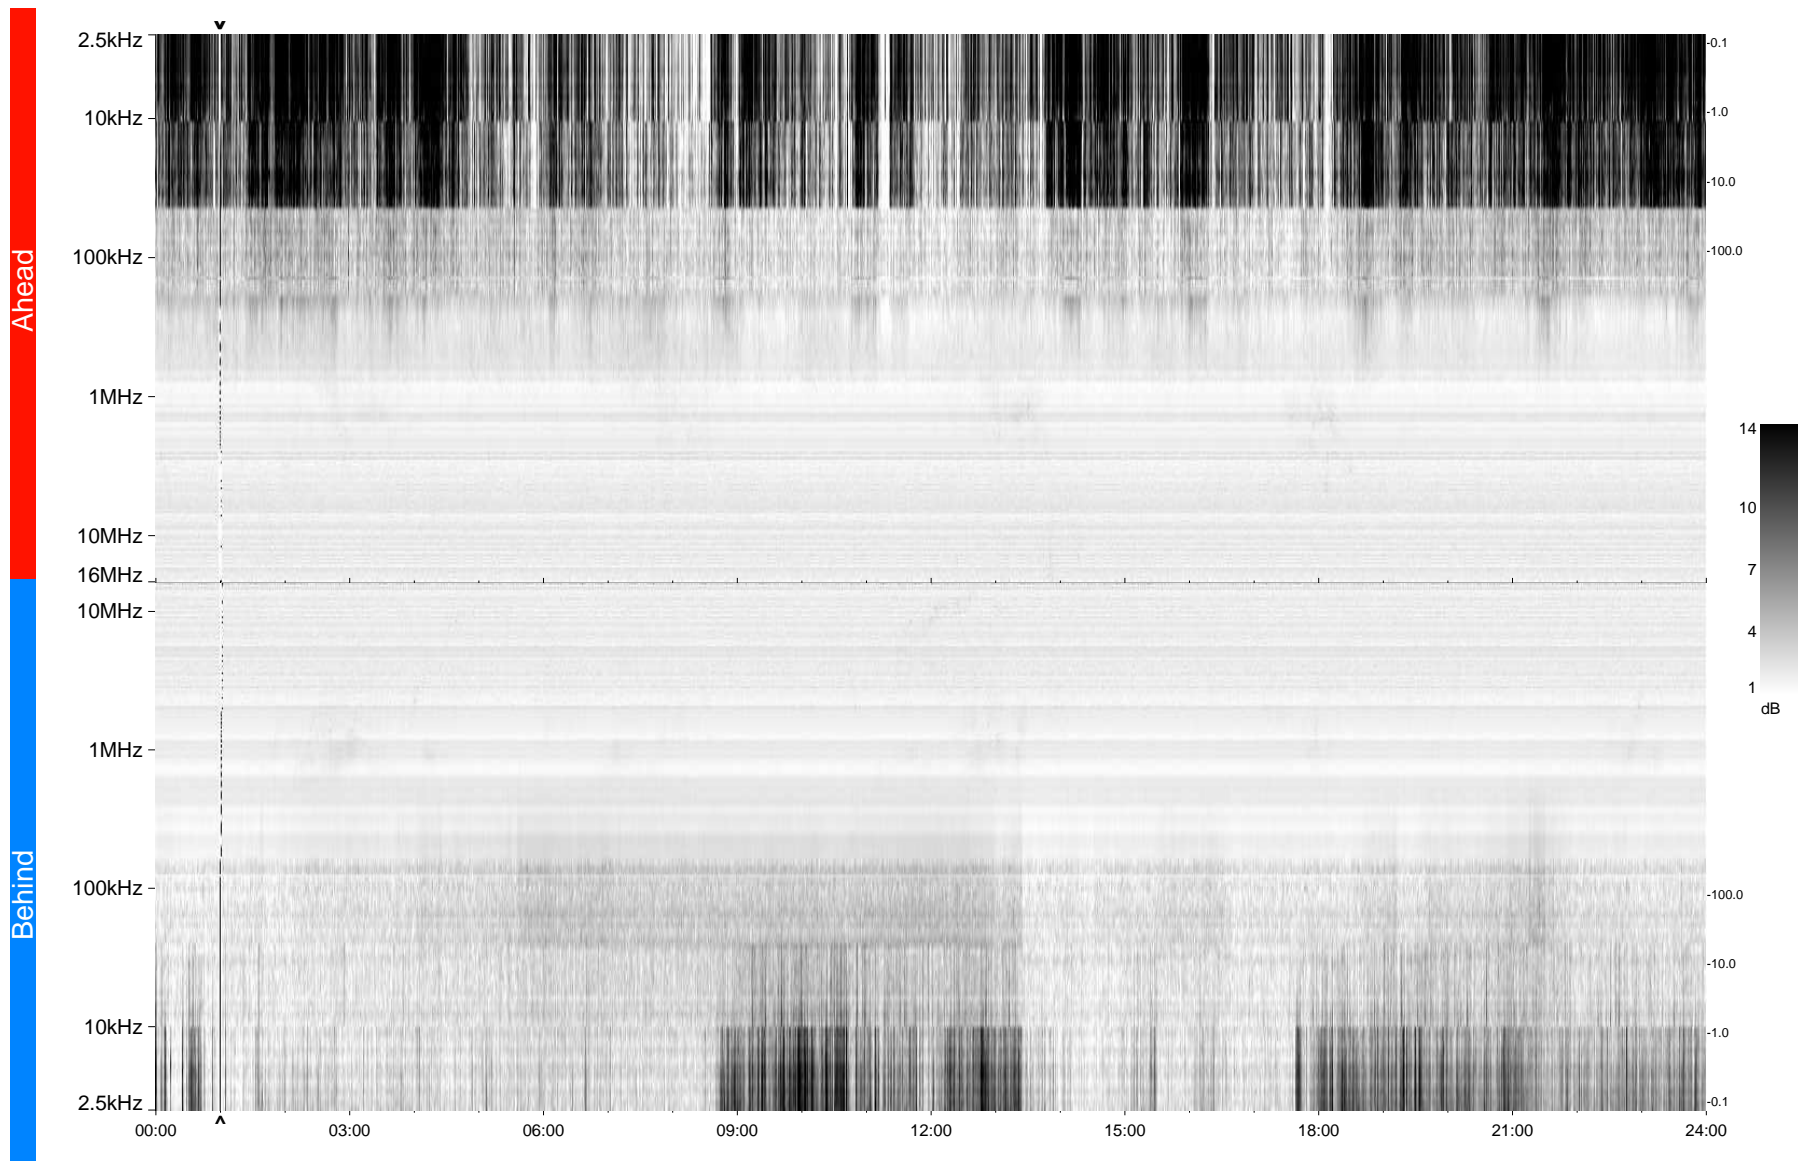

STEREO/WAVES Daily Summary - 01-Feb-2009 (DOY 032)

Ahead source file = swaves_ahead_2009_032_1_04.fin
Ahead PSE Angle = xxx.x

Behind PSE Angle = xxx.x
Behind source file = swaves_behind_2009_032_1_04.fin

Time (UTC)