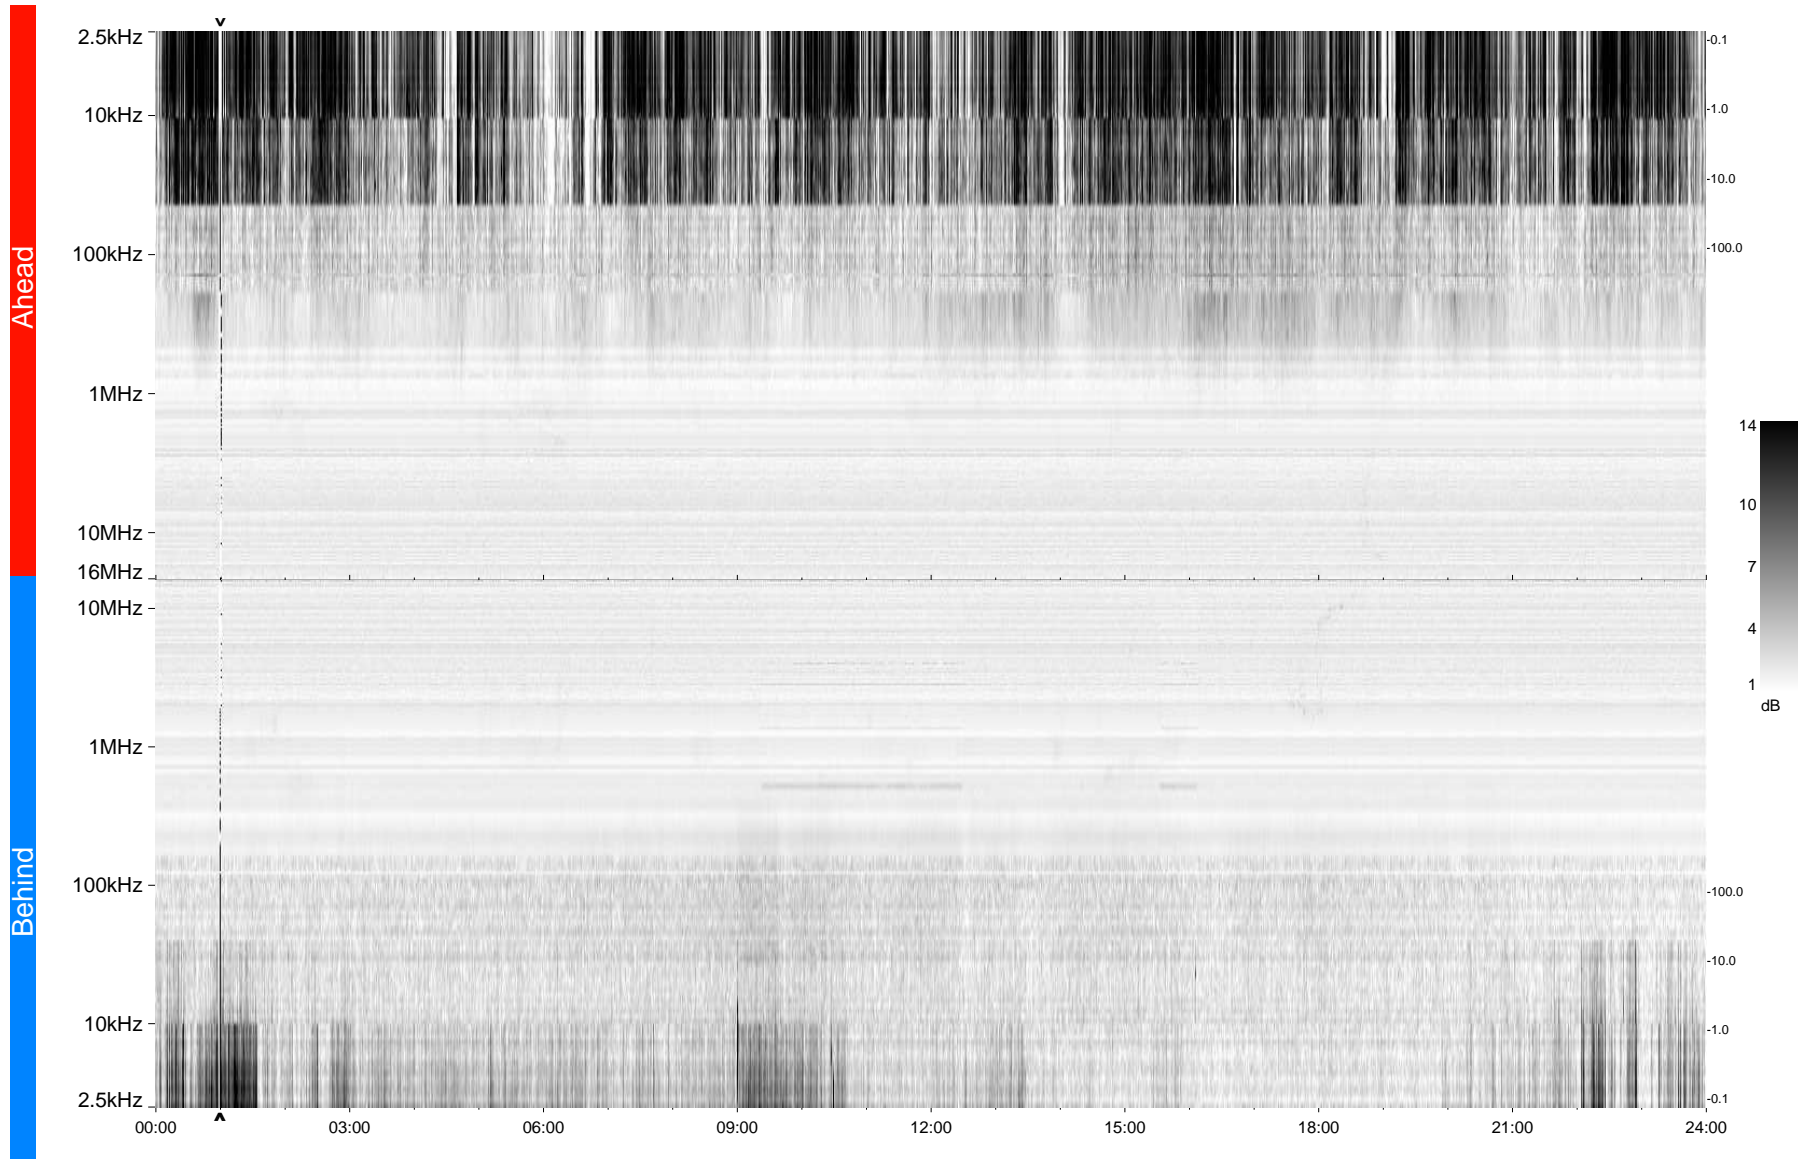

STEREO/WAVES Daily Summary - 30-Jan-2009 (DOY 030)

Ahead source file = swaves_ahead_2009_030_1_04.fin
Ahead PSE Angle = xxx.x

Behind PSE Angle = xxx.x
Behind source file = swaves_behind_2009_030_1_04.fin

Time (UTC)