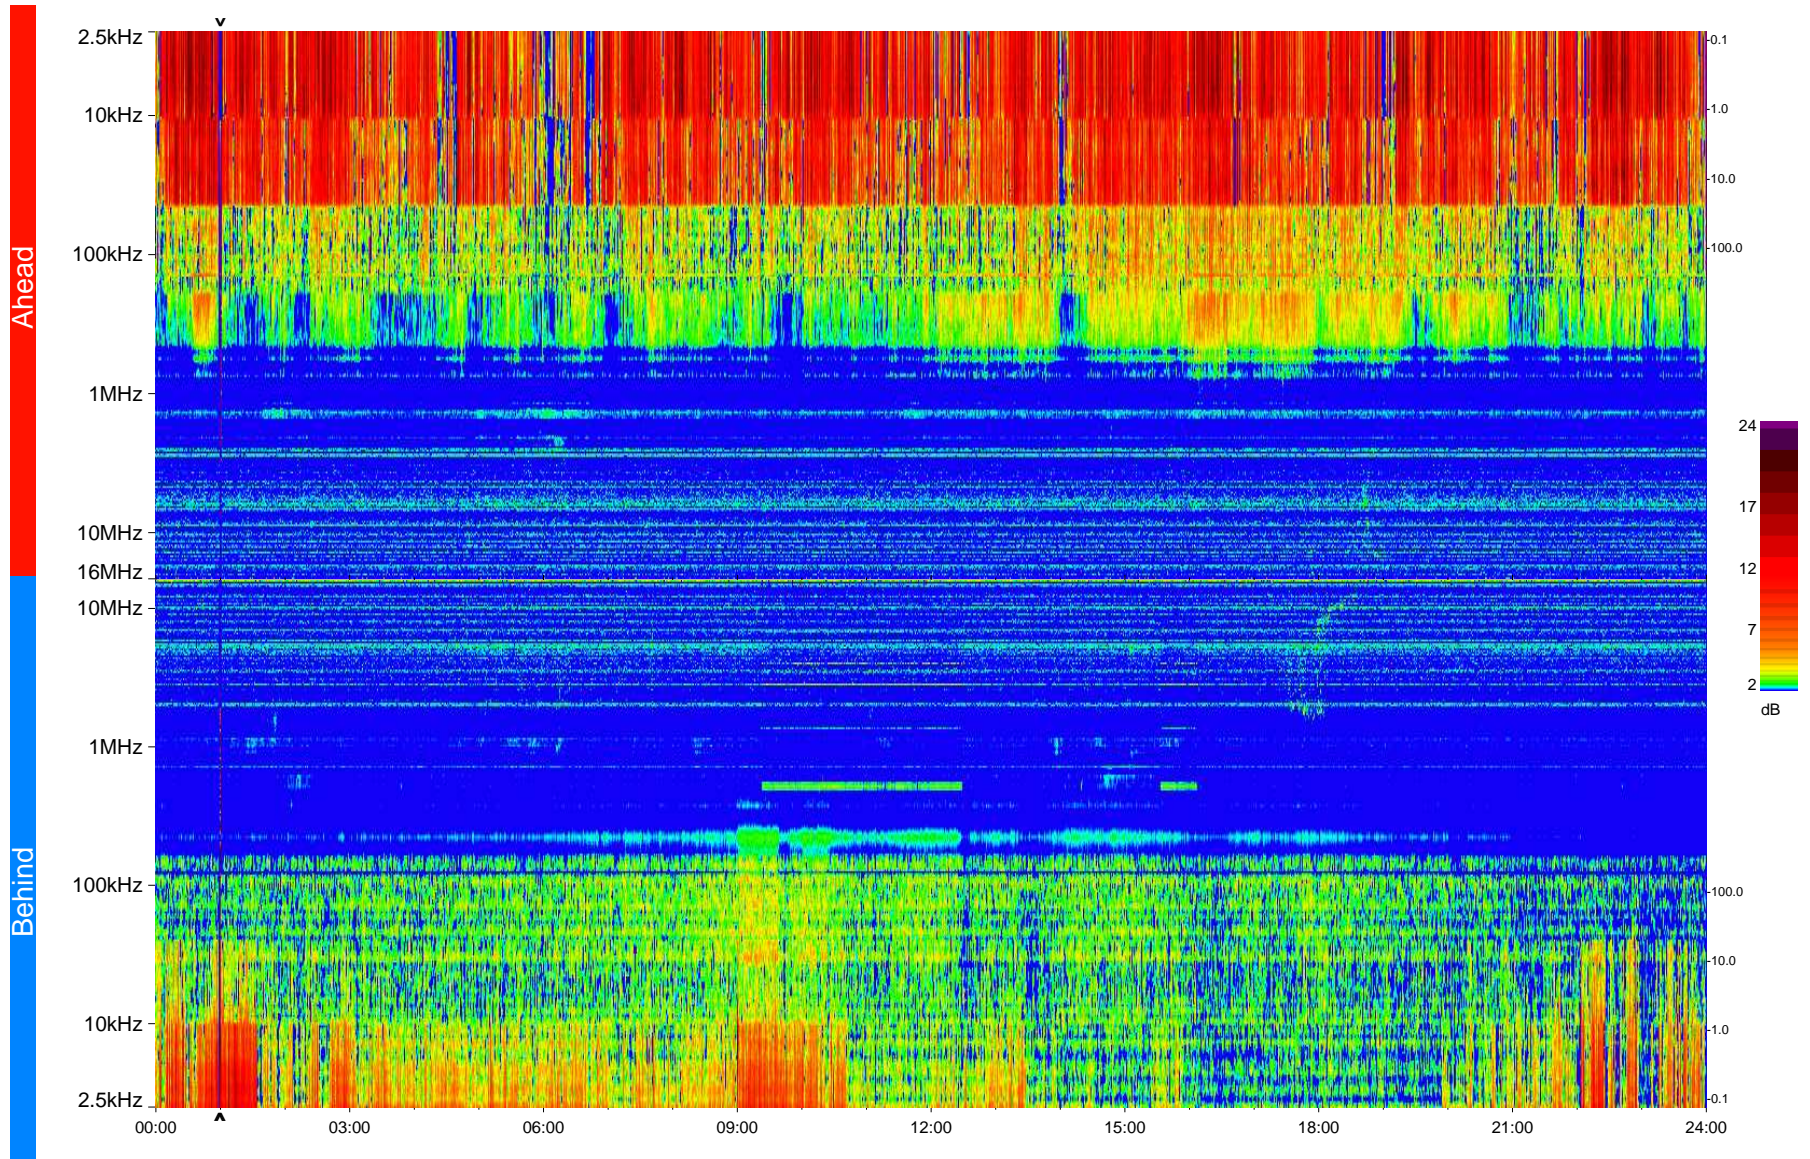

STEREO/WAVES Daily Summary - 30-Jan-2009 (DOY 030)

Ahead source file = swaves_ahead_2009_030_1_04.fin
Ahead PSE Angle = xxx.x

Behind PSE Angle = xxx.x
Behind source file = swaves_behind_2009_030_1_04.fin

Time (UTC)