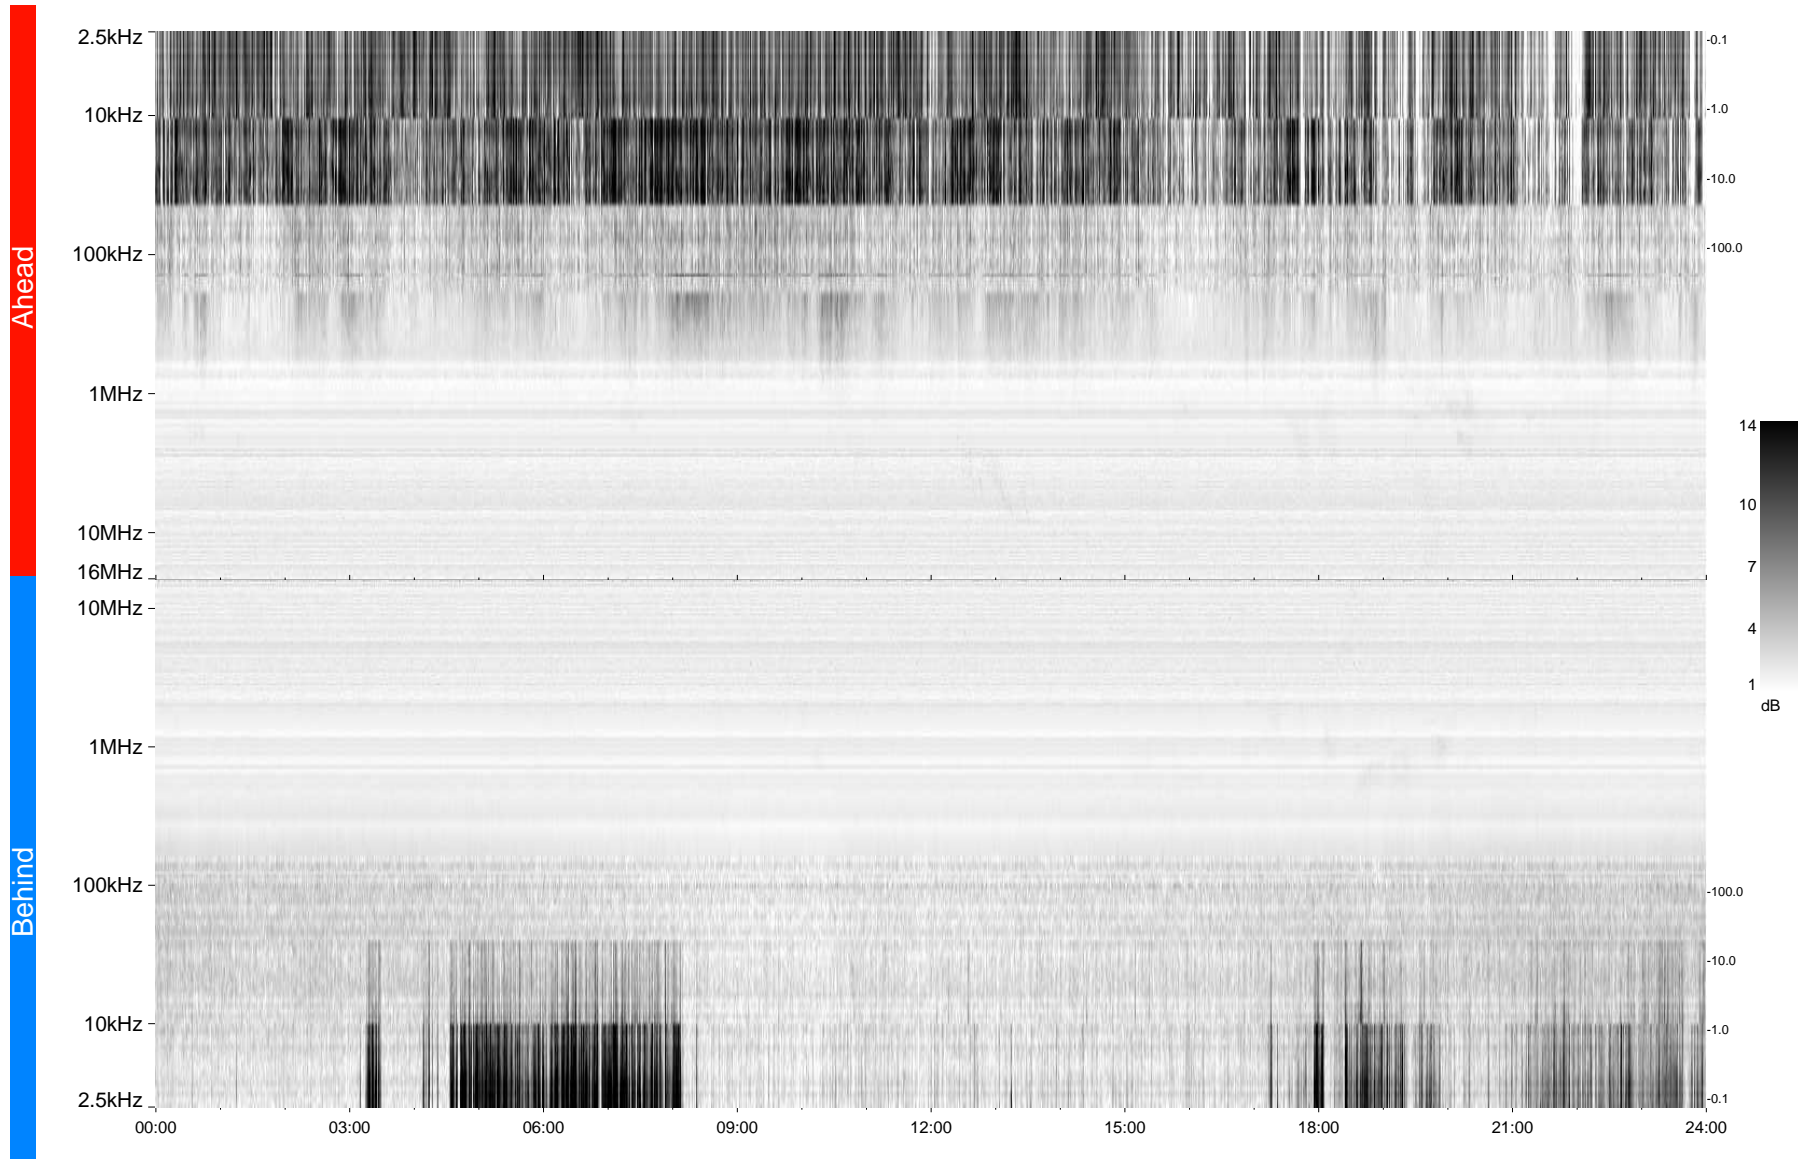

STEREO/WAVES Daily Summary - 29-Jan-2009 (DOY 029)

Ahead source file = swaves_ahead_2009_029_1_04.fin
Ahead PSE Angle = xxx.x

Behind PSE Angle = xxx.x
Behind source file = swaves_behind_2009_029_1_04.fin

Time (UTC)