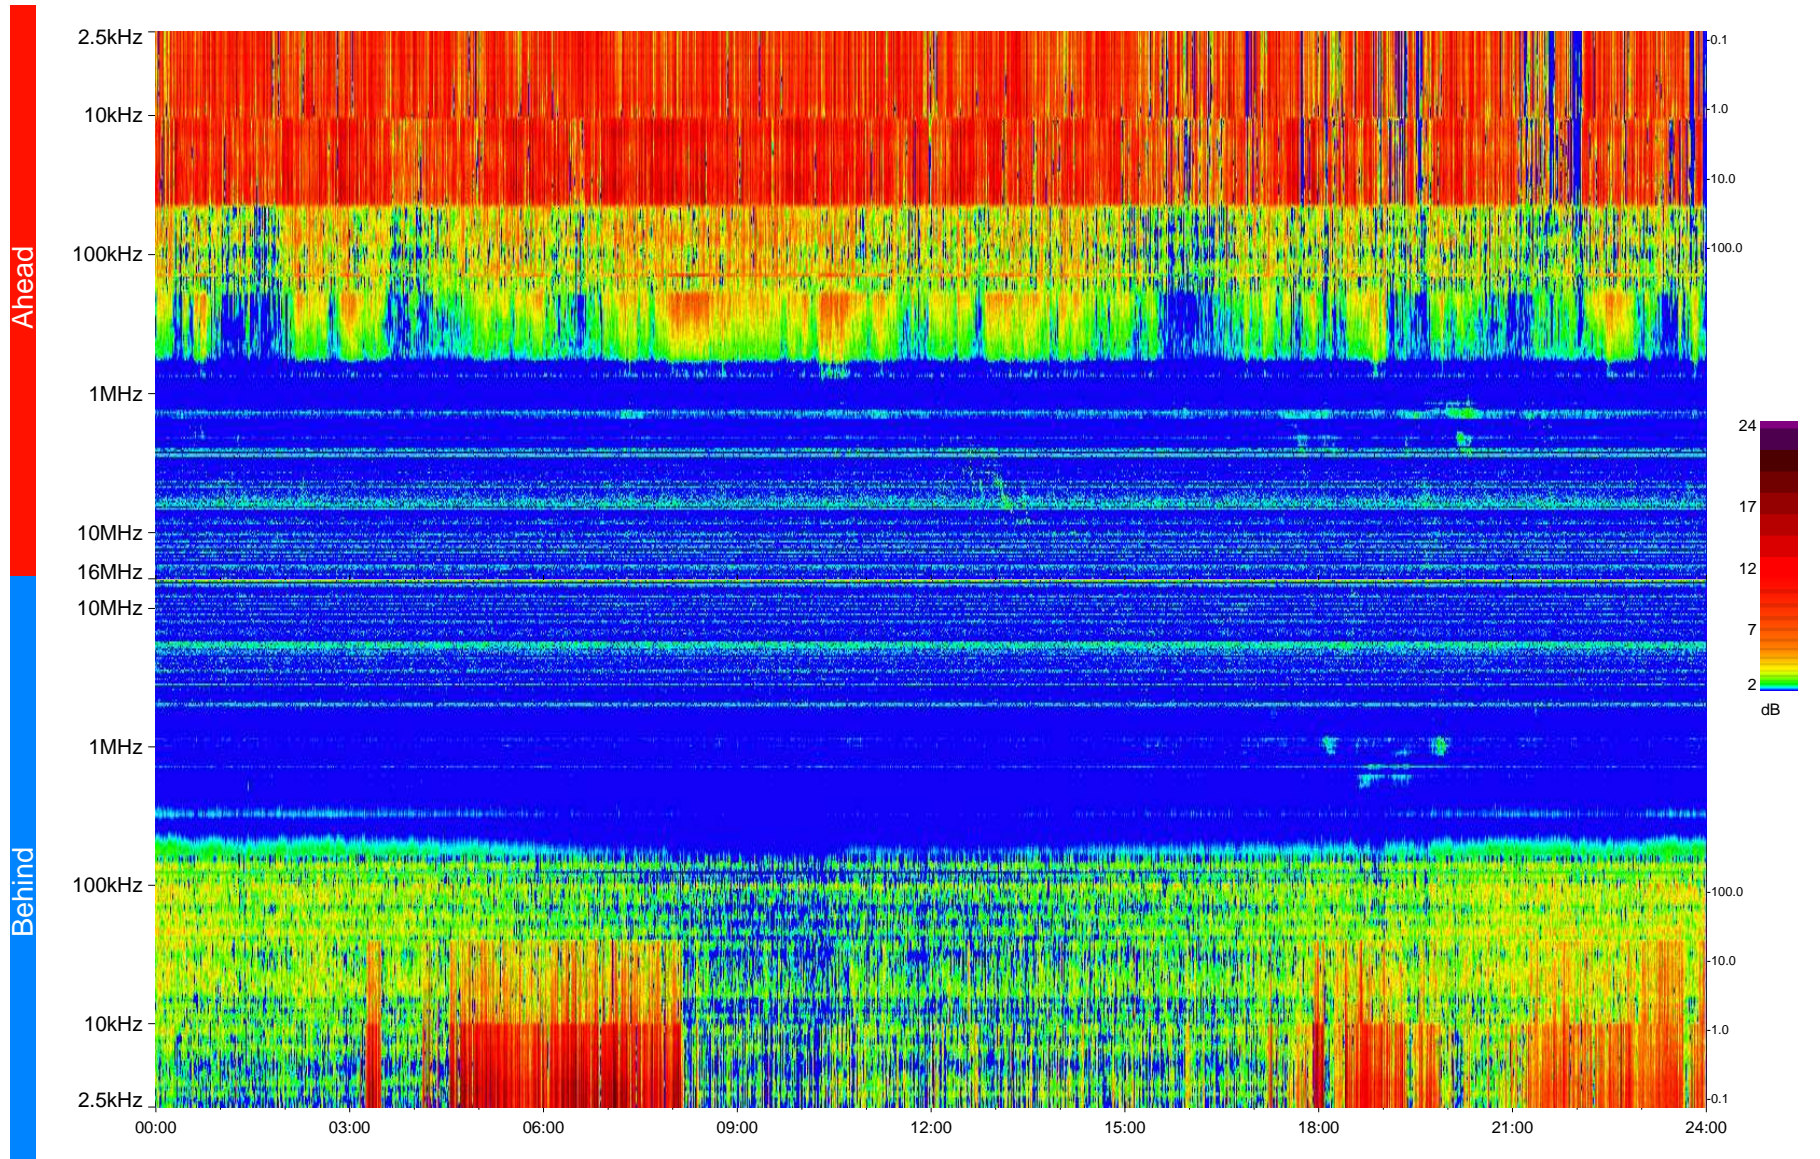

# STEREO/WAVES Daily Summary - 29-Jan-2009 (DOY 029)

Ahead source file = swaves\_ahead\_2009\_029\_1\_04.fin  
Ahead PSE Angle = xxx.x

Behind PSE Angle = xxx.x  
Behind source file = swaves\_behind\_2009\_029\_1\_04.fin

Time (UTC)