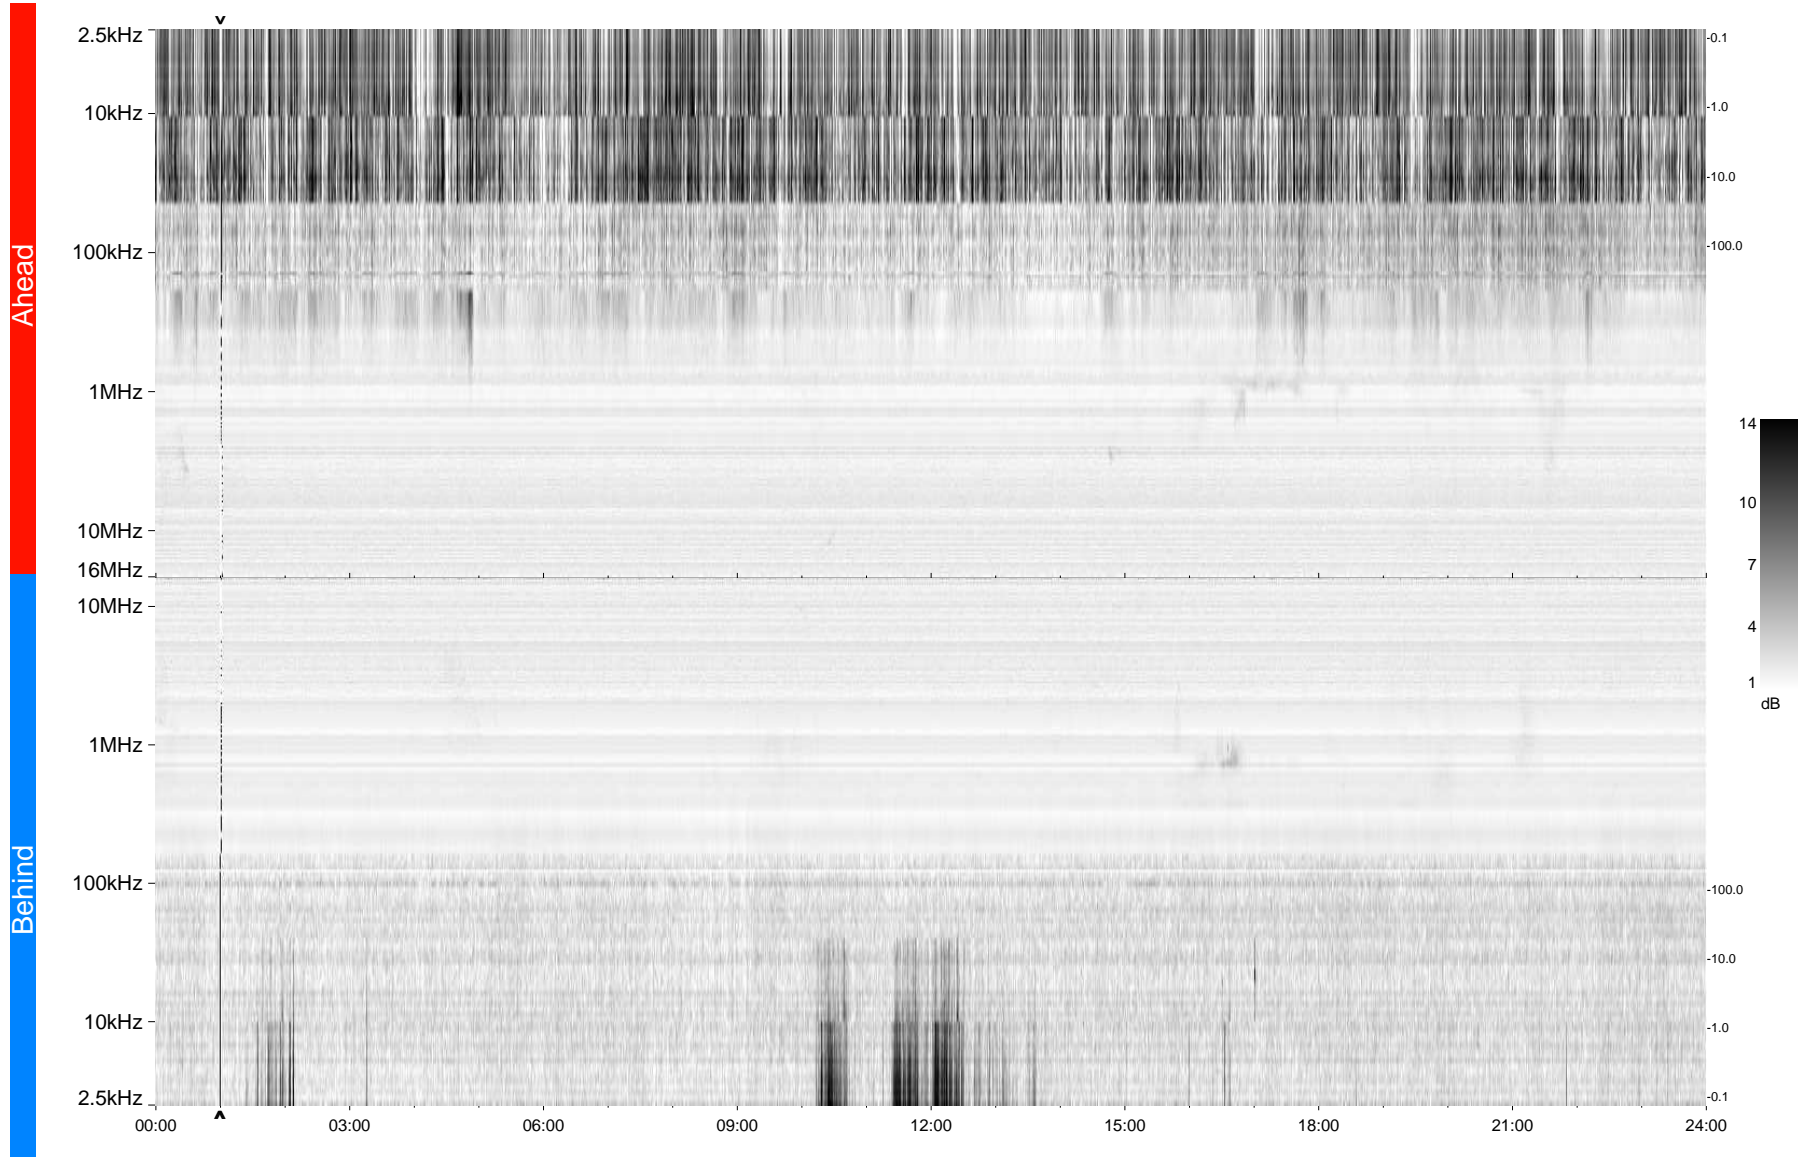

STEREO/WAVES Daily Summary - 28-Jan-2009 (DOY 028)

Ahead source file = swaves_ahead_2009_028_1_04.fin
Ahead PSE Angle = xxx.x

Behind PSE Angle = xxx.x
Behind source file = swaves_behind_2009_028_1_04.fin

Time (UTC)