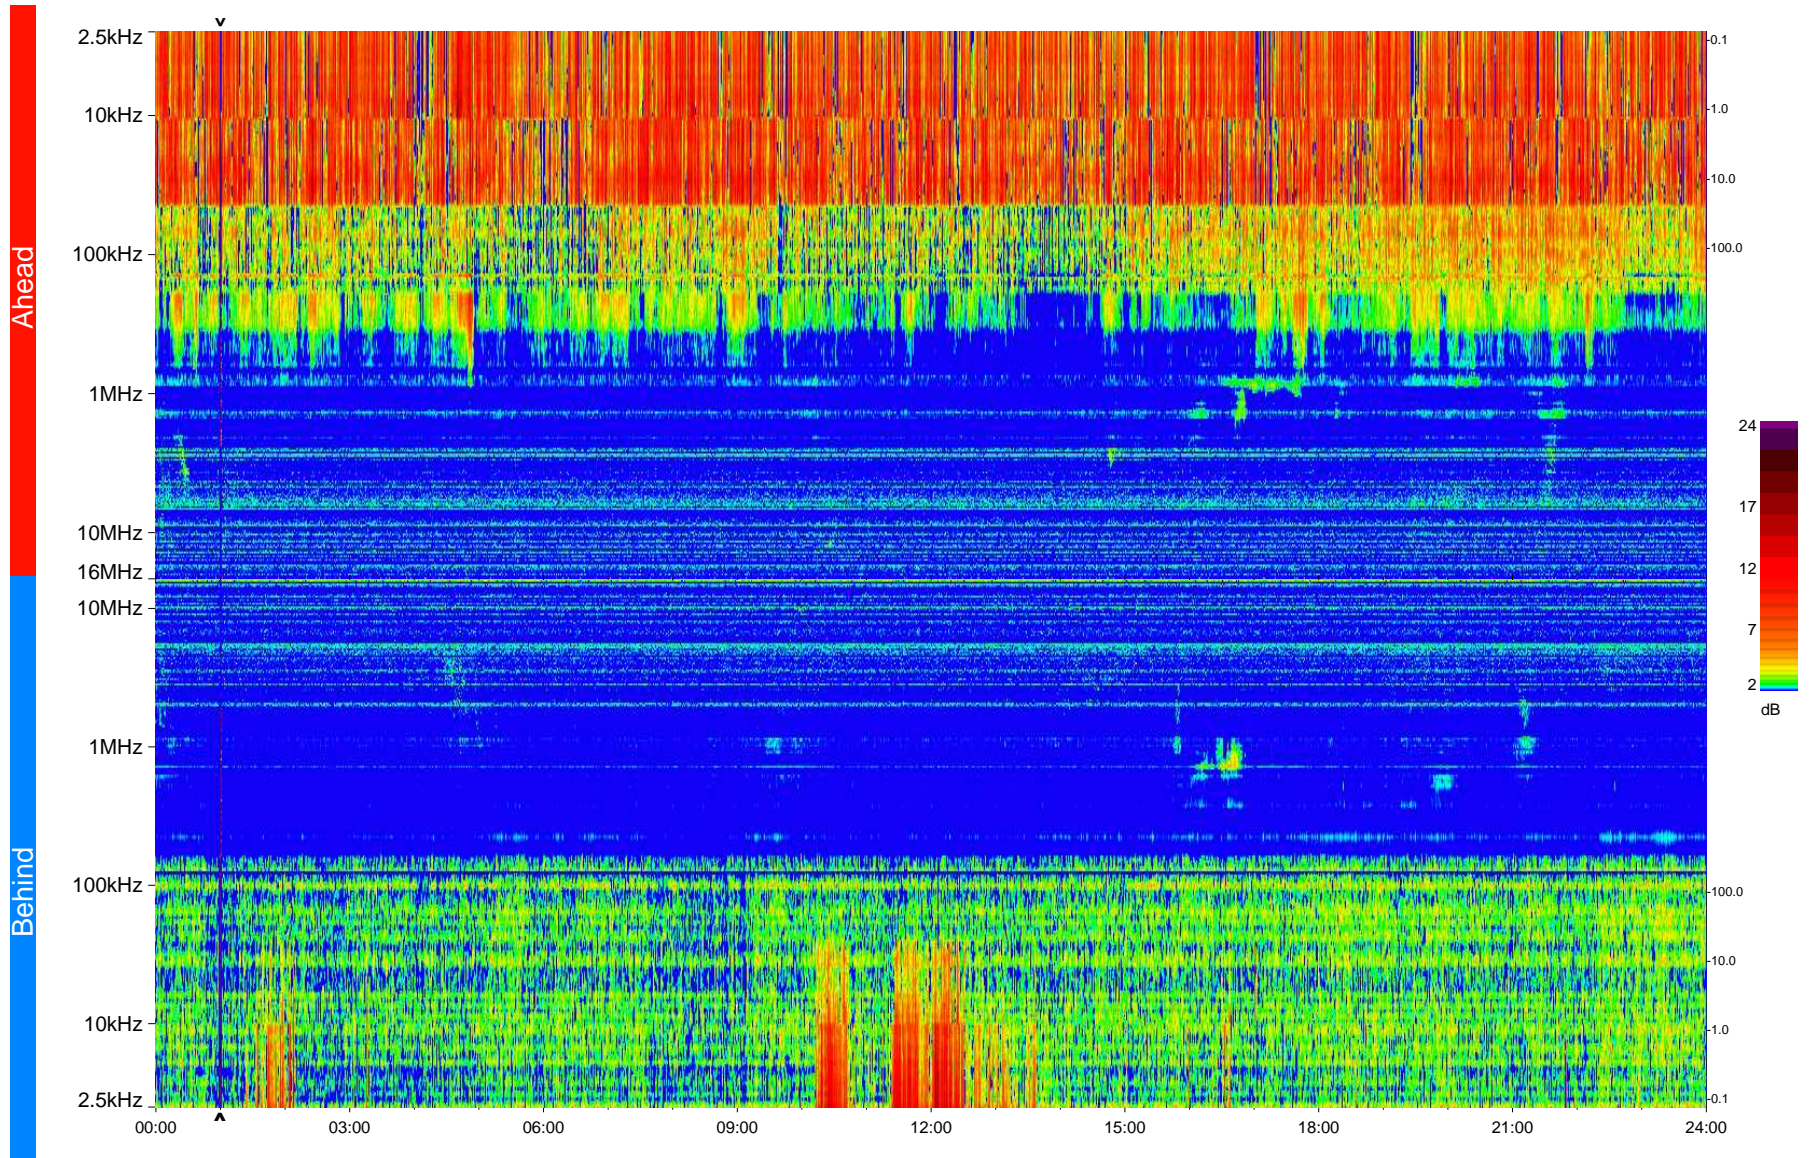

# STEREO/WAVES Daily Summary - 28-Jan-2009 (DOY 028)

Ahead source file = swaves\_ahead\_2009\_028\_1\_04.fin  
Ahead PSE Angle = xxx.x

Behind PSE Angle = xxx.x  
Behind source file = swaves\_behind\_2009\_028\_1\_04.fin

Time (UTC)