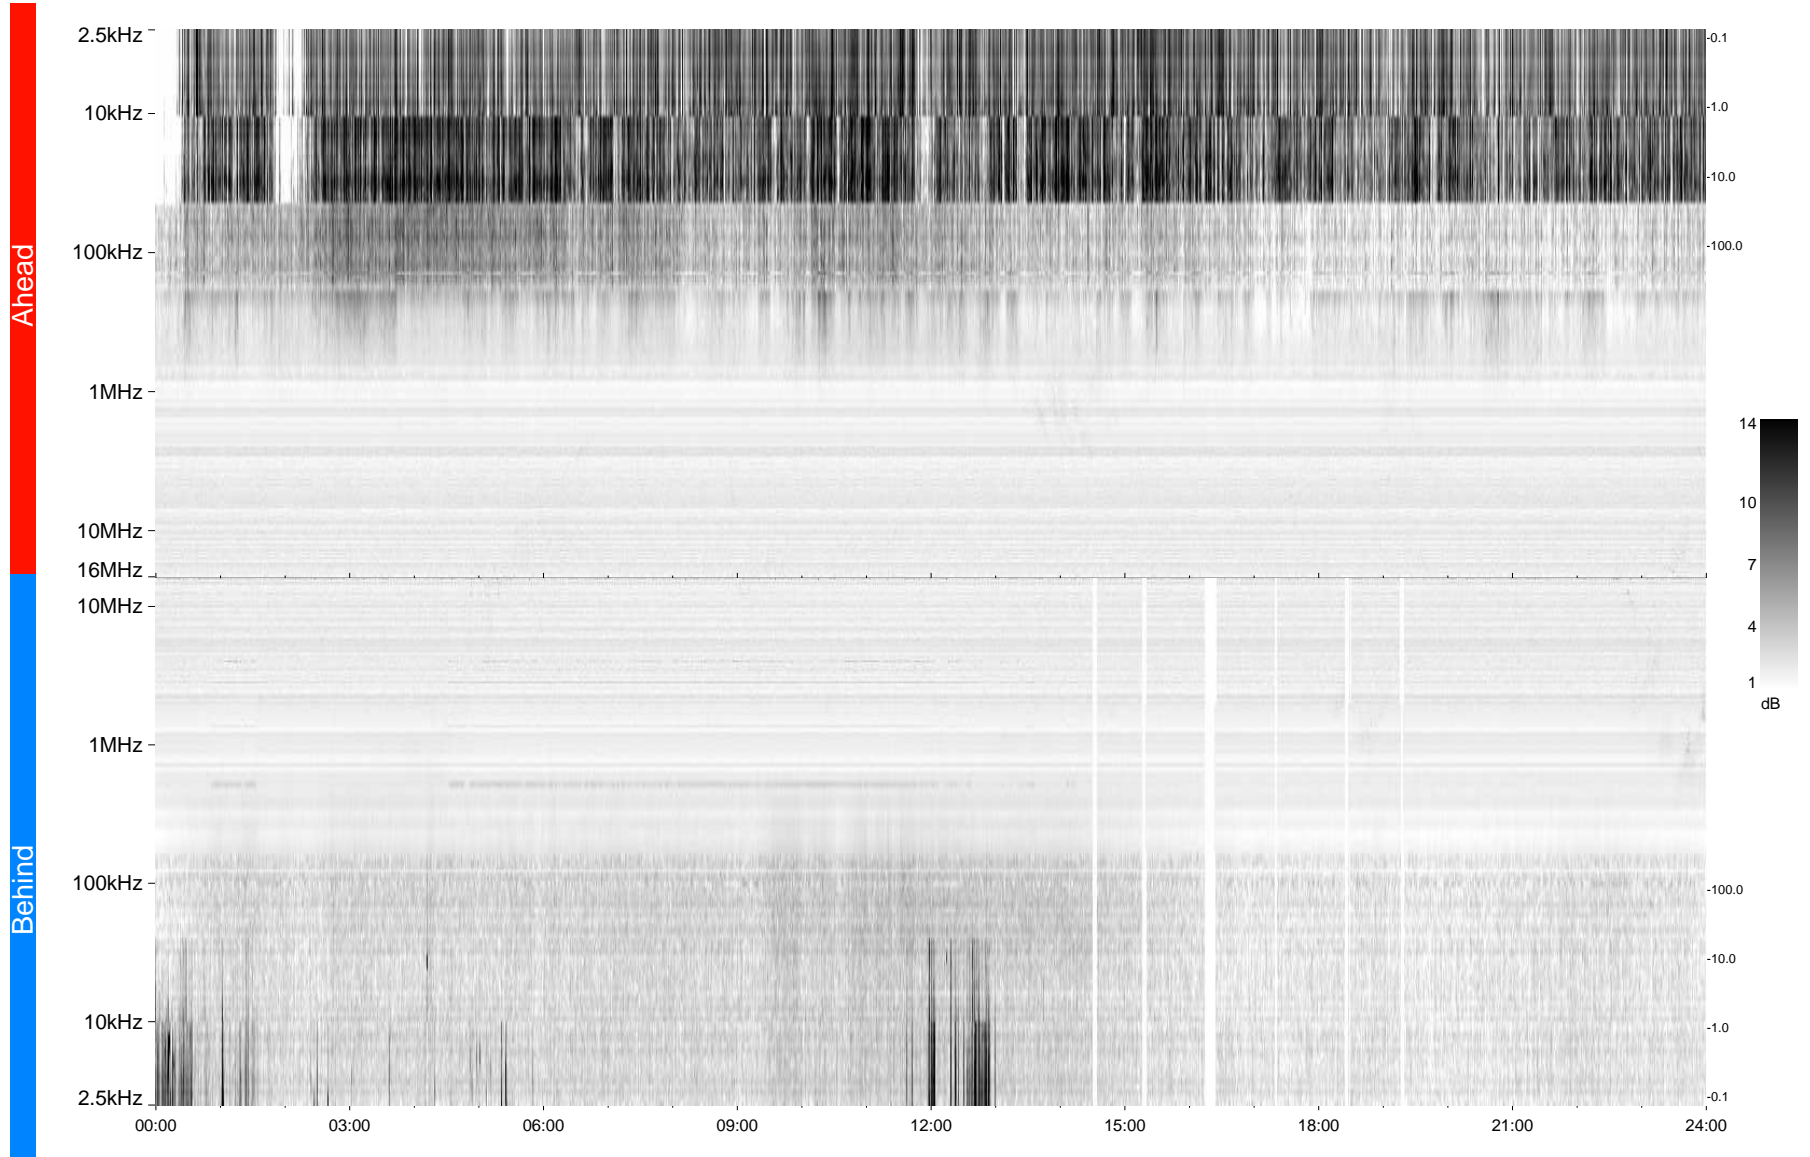

STEREO/WAVES Daily Summary - 27-Jan-2009 (DOY 027)

Ahead source file = swaves_ahead_2009_027_1_04.fin
Ahead PSE Angle = xxx.x

Behind PSE Angle = xxx.x
Behind source file = swaves_behind_2009_027_1_04.fin

Time (UTC)