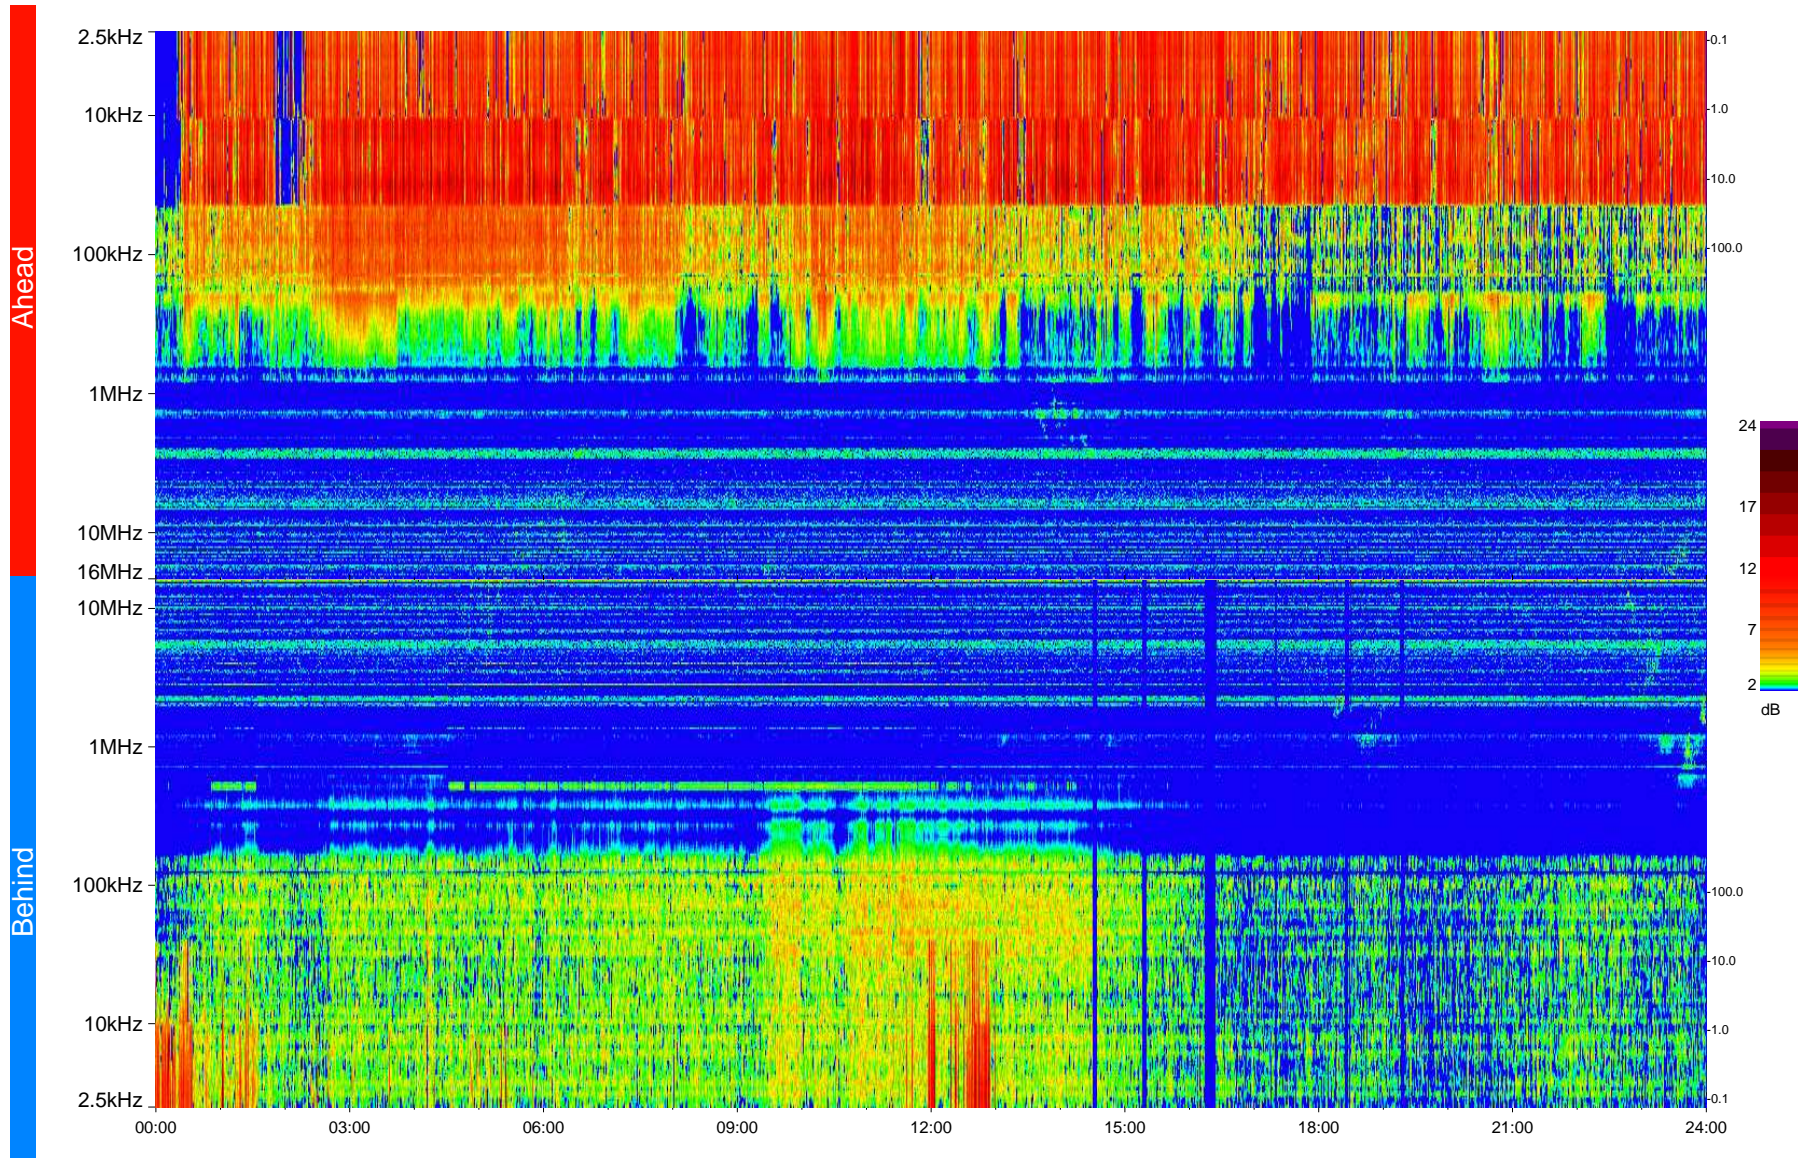

STEREO/WAVES Daily Summary - 27-Jan-2009 (DOY 027)

Ahead source file = swaves_ahead_2009_027_1_04.fin
Ahead PSE Angle = xxx.x

Behind PSE Angle = xxx.x
Behind source file = swaves_behind_2009_027_1_04.fin

Time (UTC)