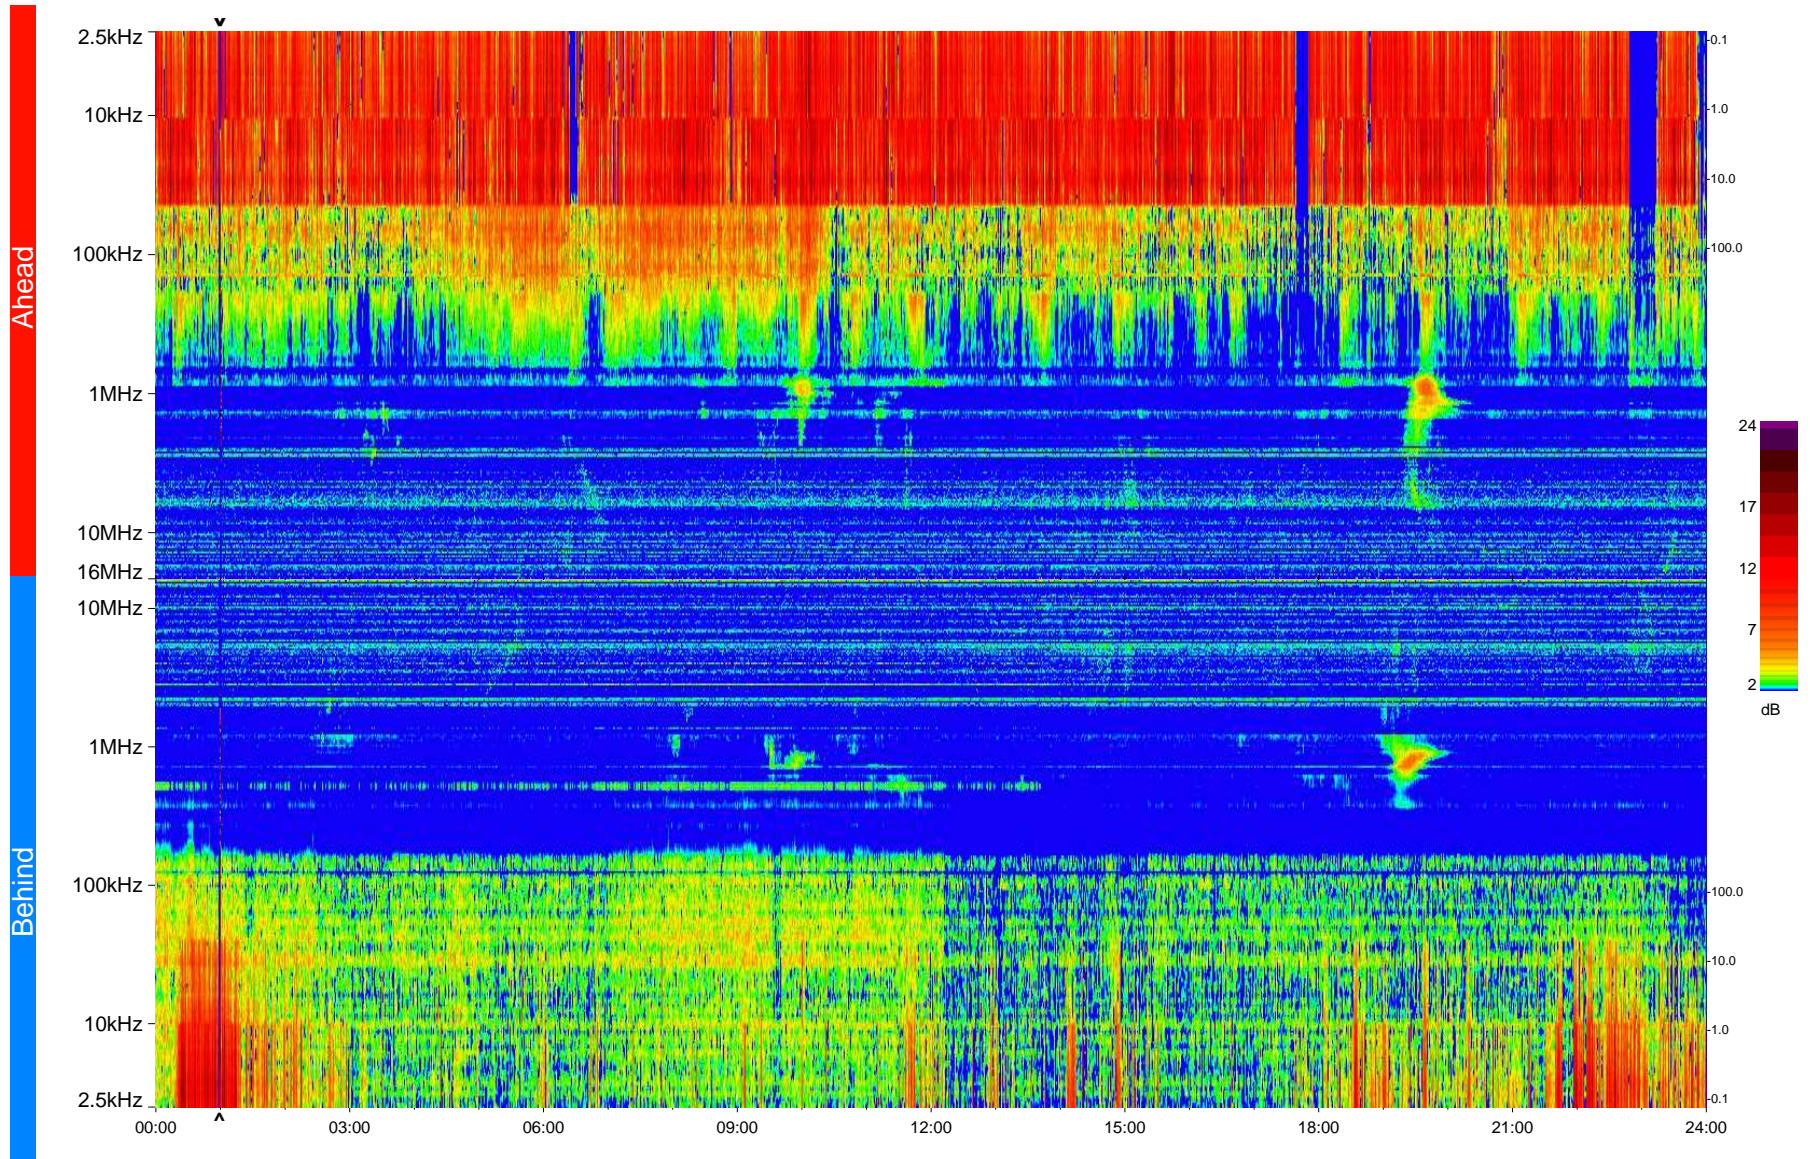

STEREO/WAVES Daily Summary - 26-Jan-2009 (DOY 026)

Ahead source file = swaves_ahead_2009_026_1_04.fin
Ahead PSE Angle = xxx.x

Behind PSE Angle = xxx.x
Behind source file = swaves_behind_2009_026_1_04.fin

Time (UTC)