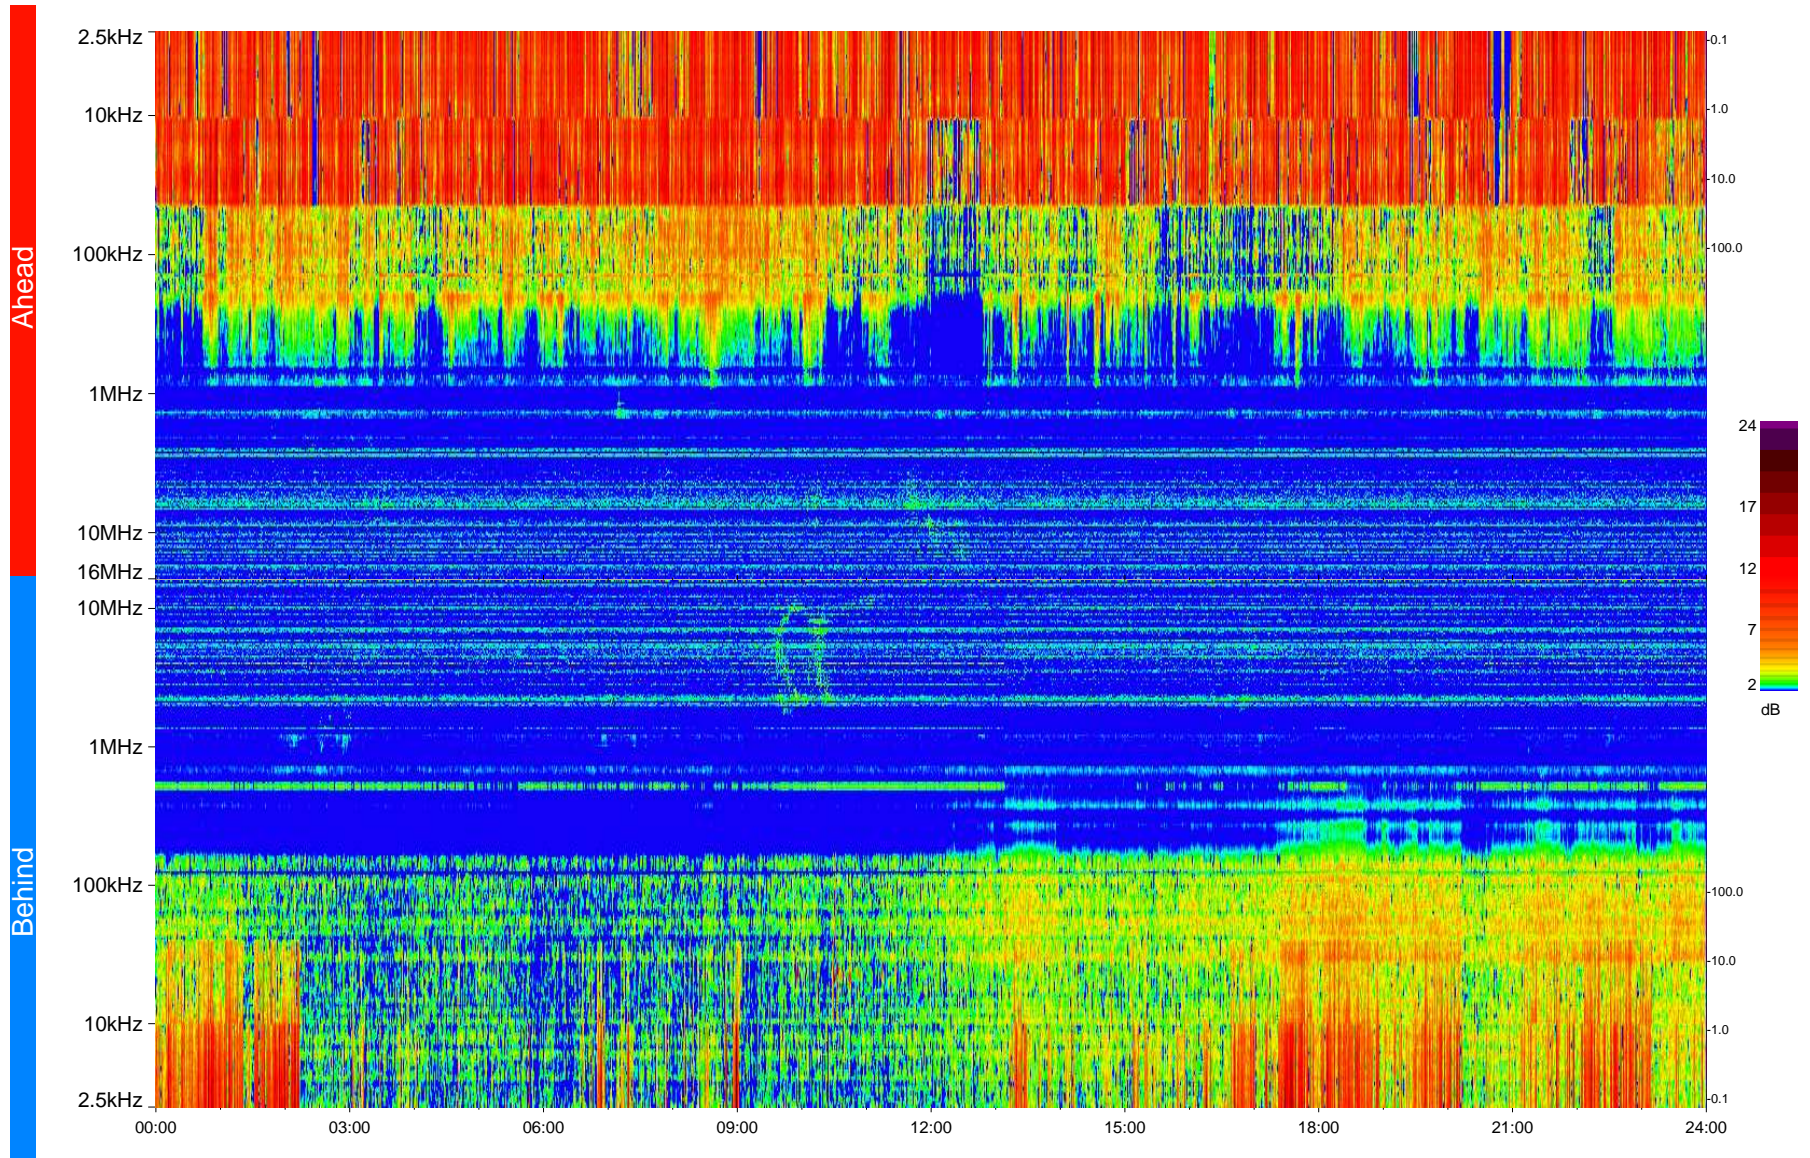

# STEREO/WAVES Daily Summary - 25-Jan-2009 (DOY 025)

Ahead source file = swaves\_ahead\_2009\_025\_1\_04.fin  
Ahead PSE Angle = xxx.x

Behind PSE Angle = xxx.x  
Behind source file = swaves\_behind\_2009\_025\_1\_04.fin

Time (UTC)