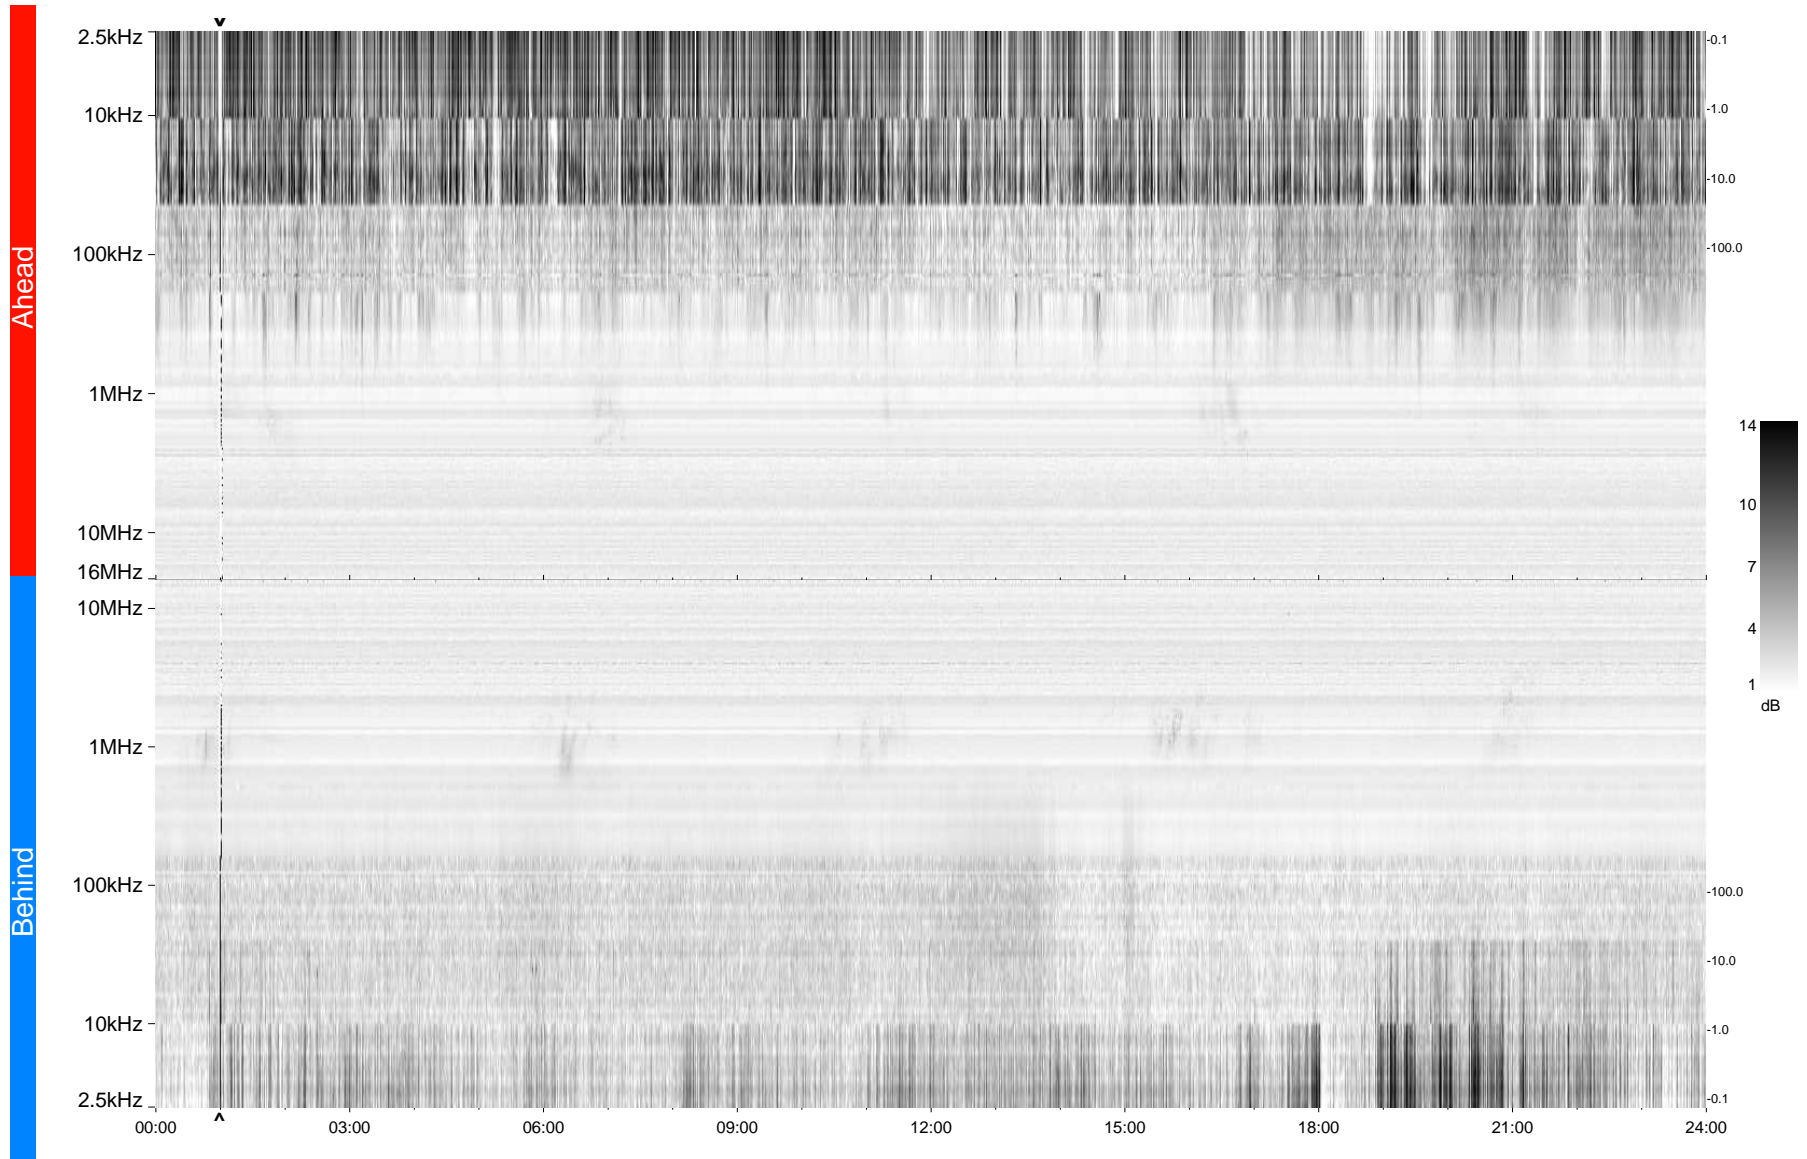

STEREO/WAVES Daily Summary - 24-Jan-2009 (DOY 024)

Ahead source file = swaves_ahead_2009_024_1_04.fin
Ahead PSE Angle = xxx.x

Behind PSE Angle = xxx.x
Behind source file = swaves_behind_2009_024_1_04.fin

Time (UTC)