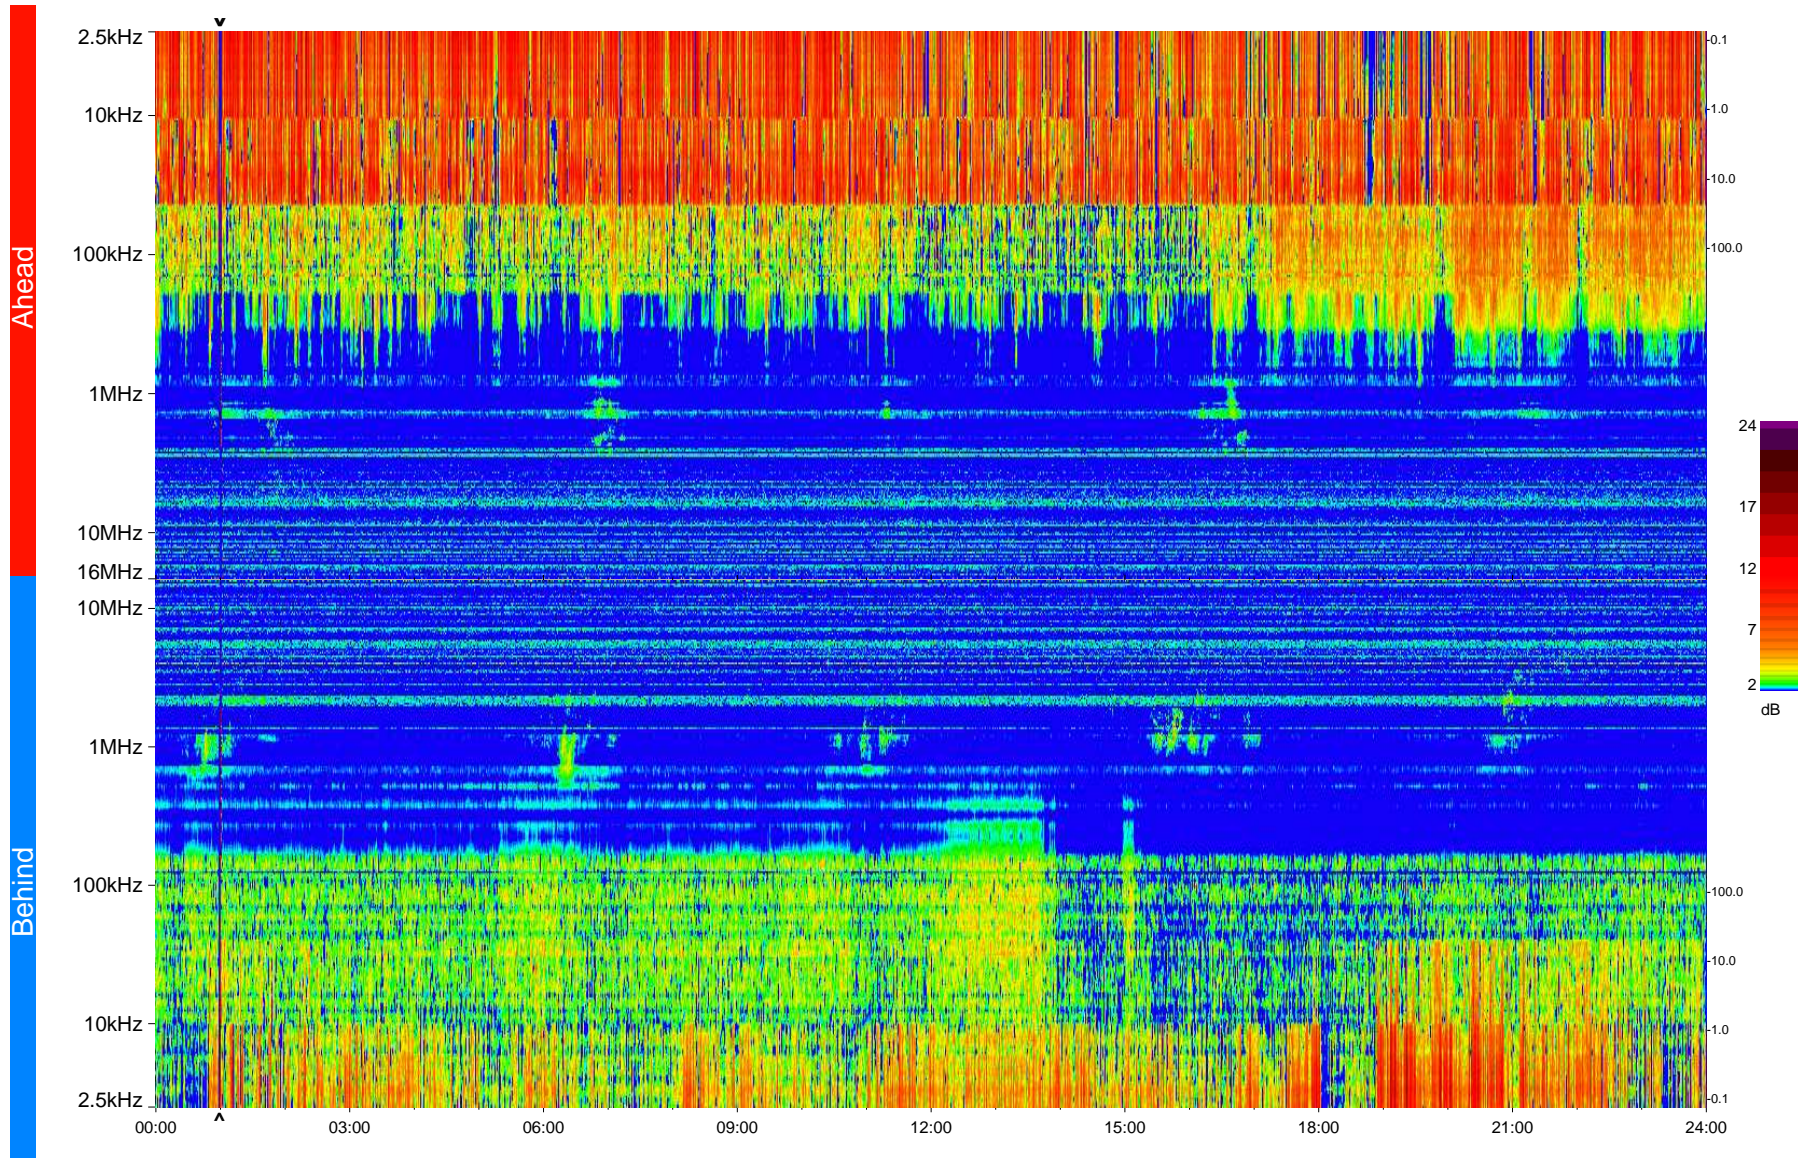

STEREO/WAVES Daily Summary - 24-Jan-2009 (DOY 024)

Ahead source file = swaves_ahead_2009_024_1_04.fin
Ahead PSE Angle = xxx.x

Behind PSE Angle = xxx.x
Behind source file = swaves_behind_2009_024_1_04.fin

Time (UTC)