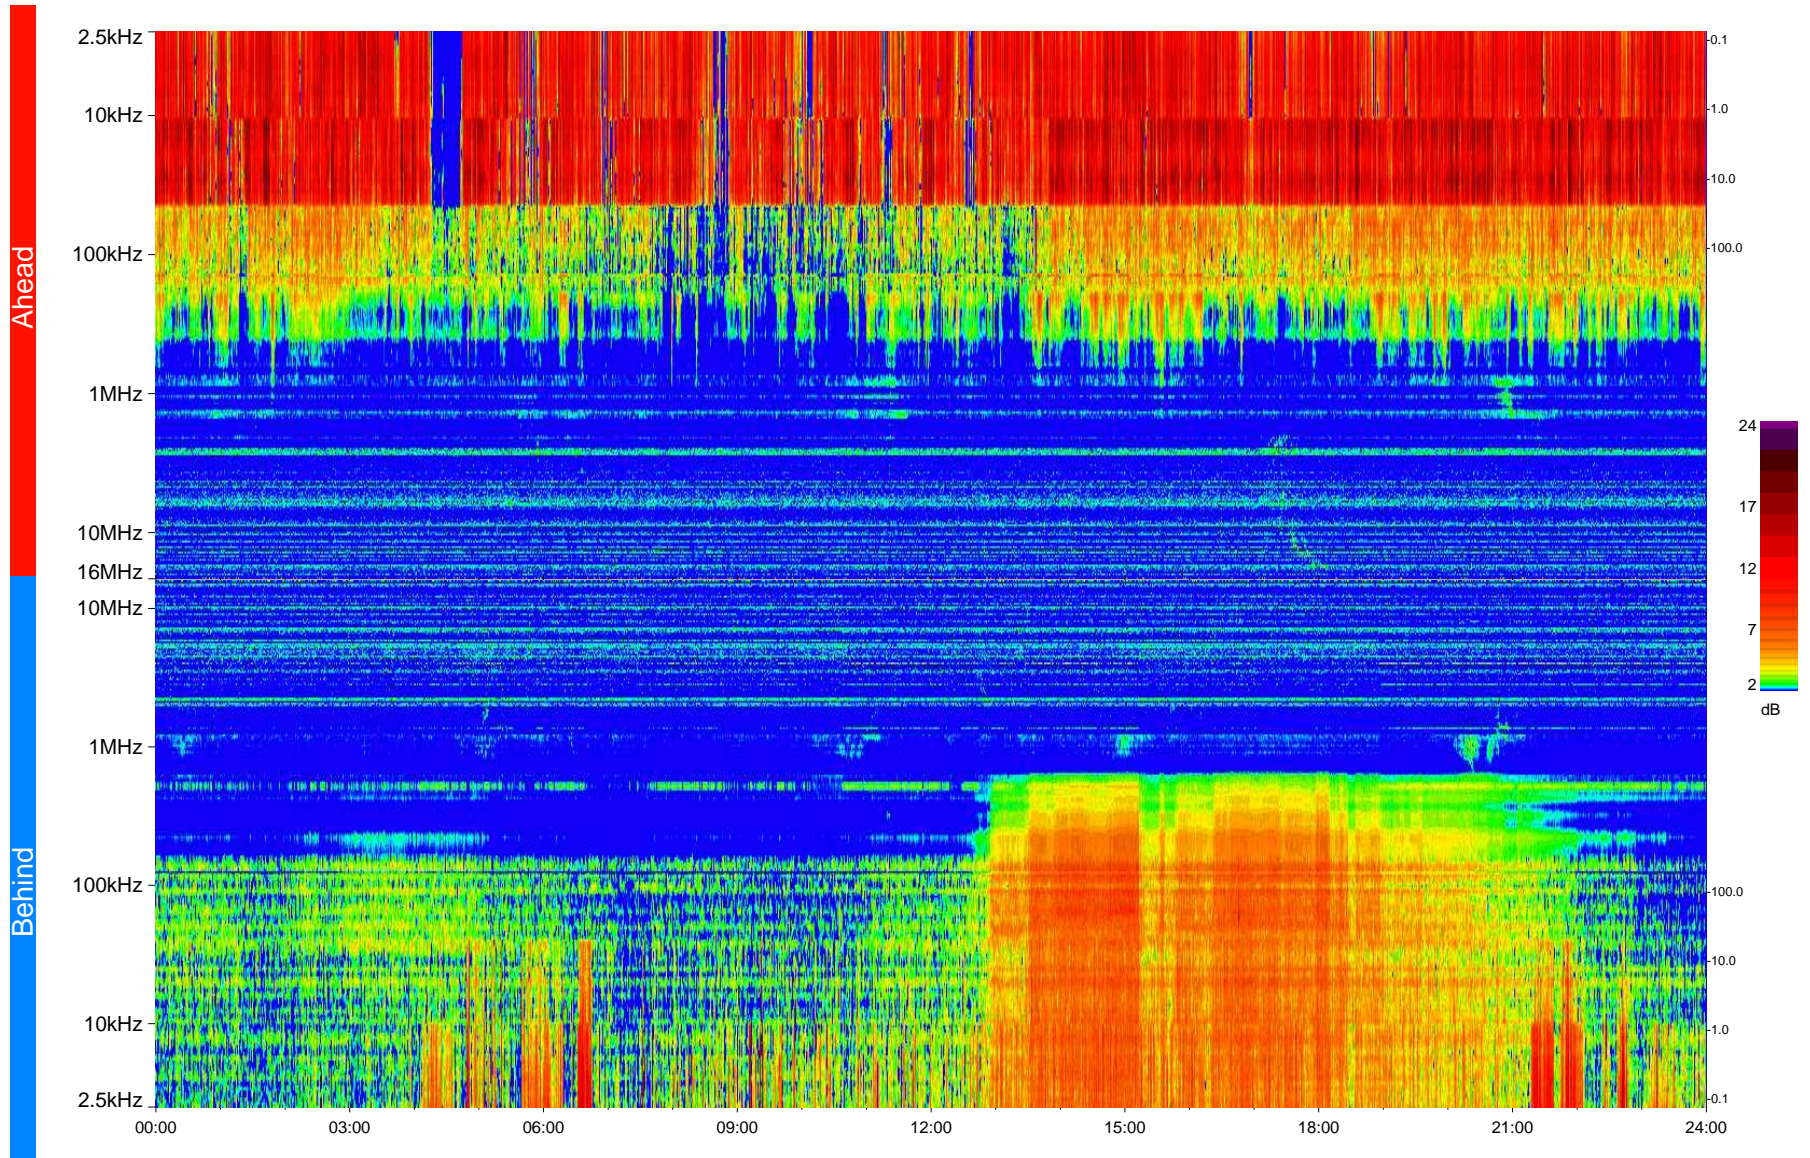

# STEREO/WAVES Daily Summary - 23-Jan-2009 (DOY 023)

Ahead source file = swaves\_ahead\_2009\_023\_1\_04.fin  
Ahead PSE Angle = xxx.x

Behind PSE Angle = xxx.x  
Behind source file = swaves\_behind\_2009\_023\_1\_04.fin

Time (UTC)