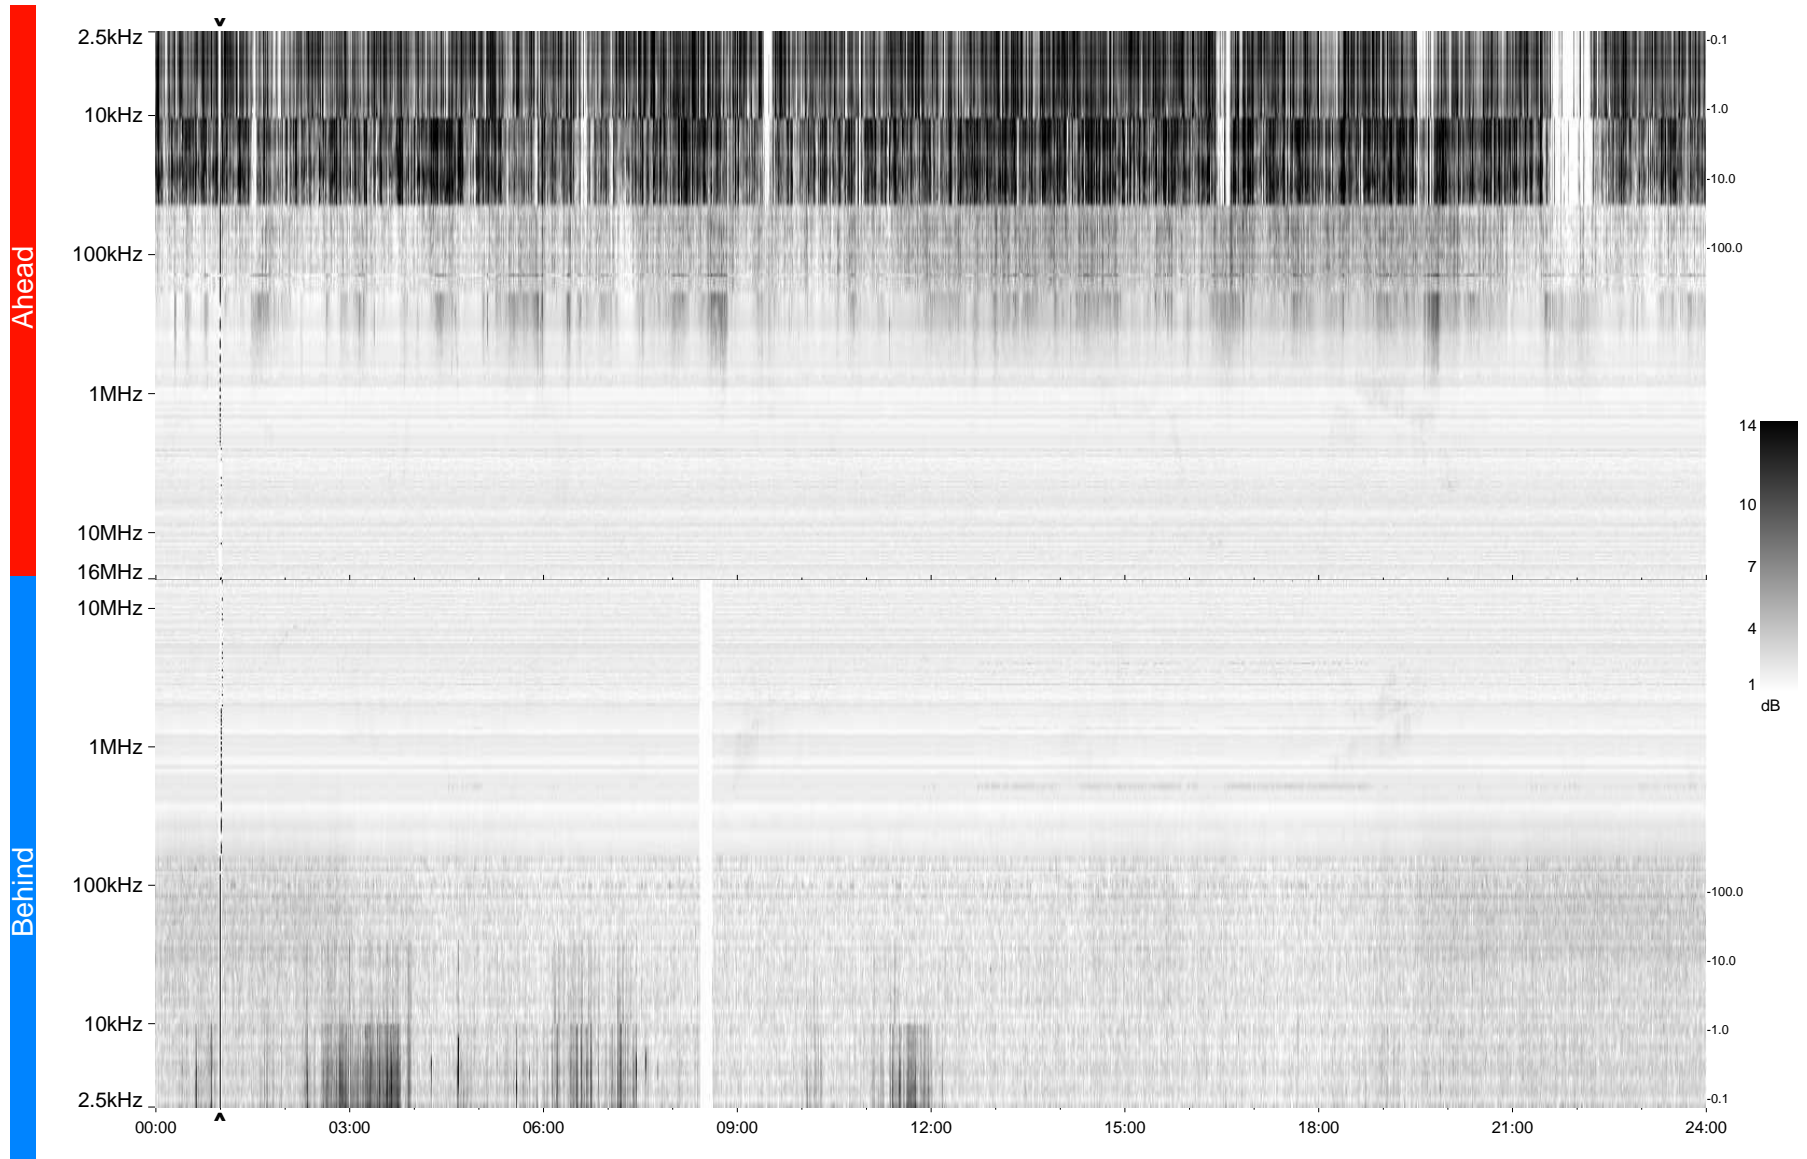

STEREO/WAVES Daily Summary - 22-Jan-2009 (DOY 022)

Ahead source file = swaves Ahead_2009_022_1_04.fin
Ahead PSE Angle = xxx.x

Behind PSE Angle = xxx.x
Behind source file = swaves_behind_2009_022_1_04.fin

Time (UTC)