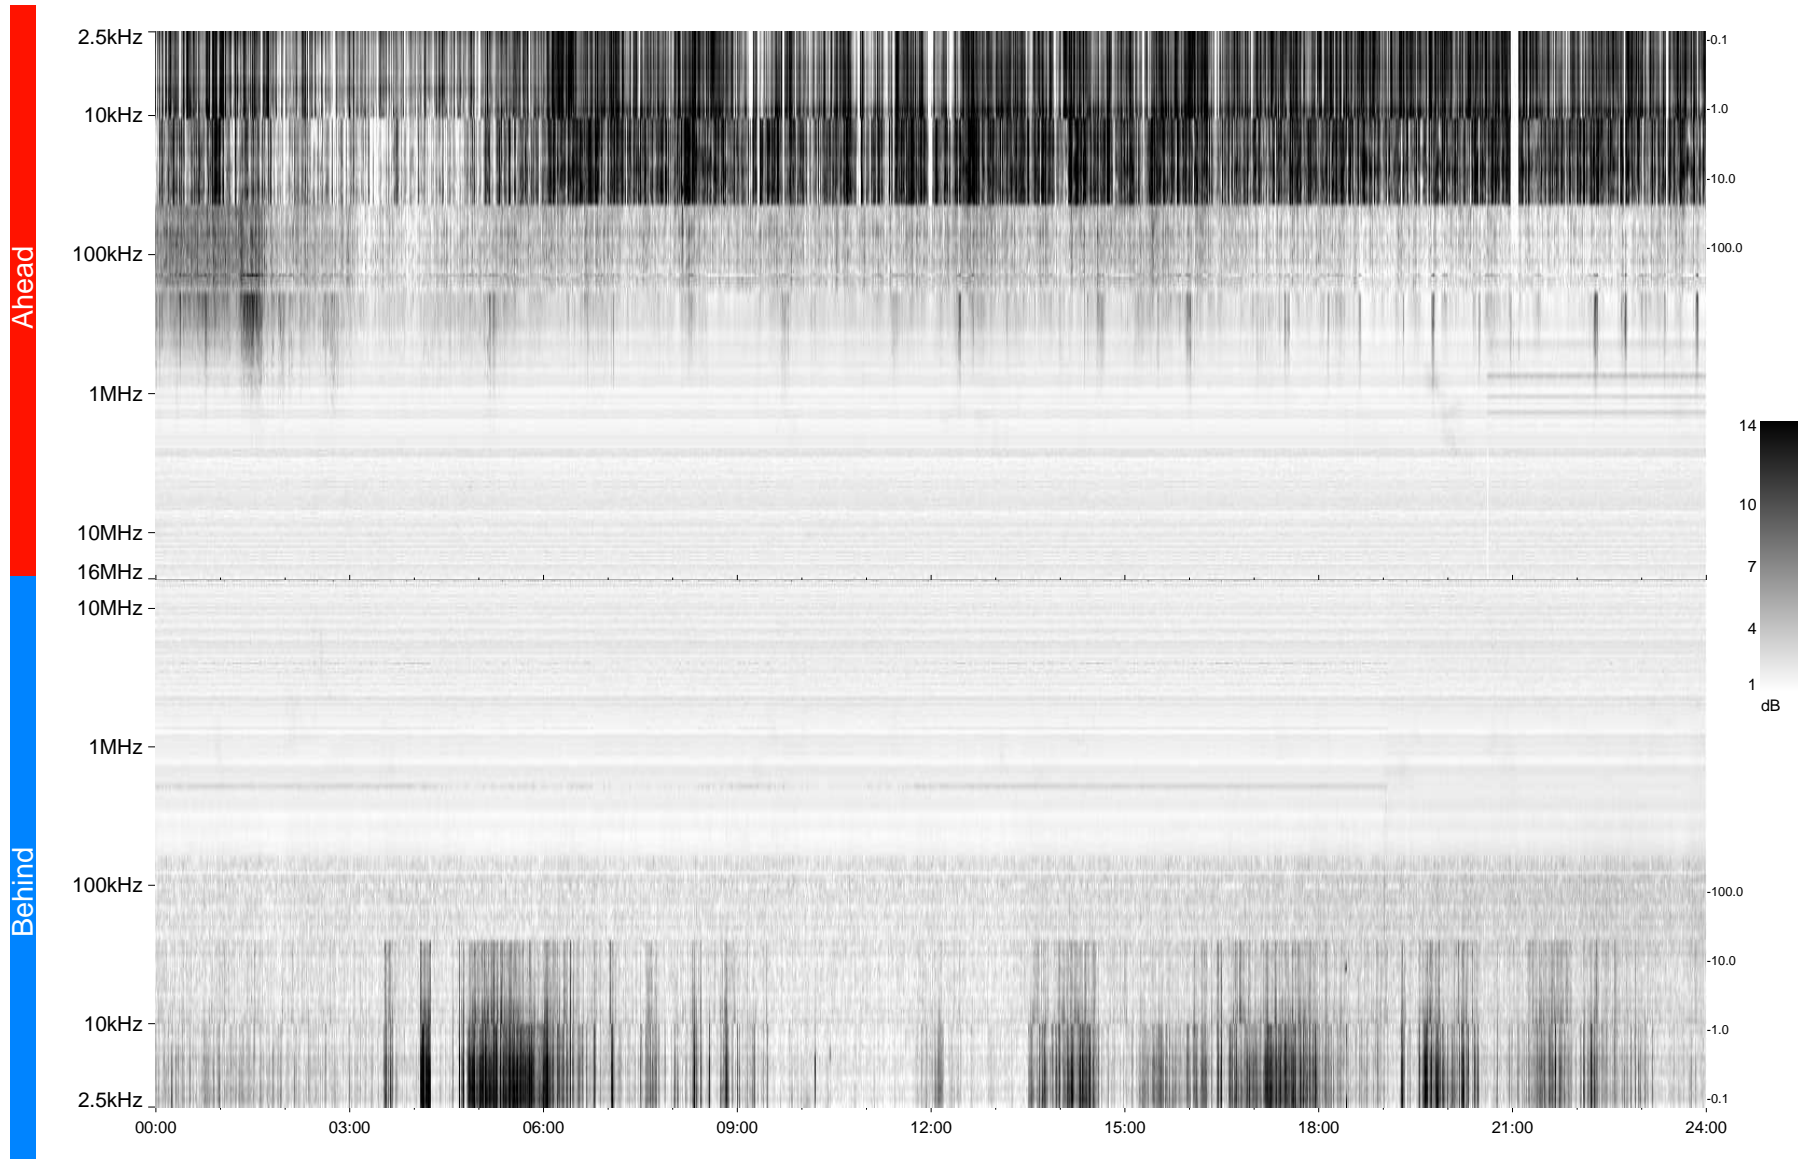

STEREO/WAVES Daily Summary - 21-Jan-2009 (DOY 021)

Ahead source file = swaves_ahead_2009_021_1_04.fin
Ahead PSE Angle = xxx.x

Behind PSE Angle = xxx.x
Behind source file = swaves_behind_2009_021_1_04.fin

Time (UTC)