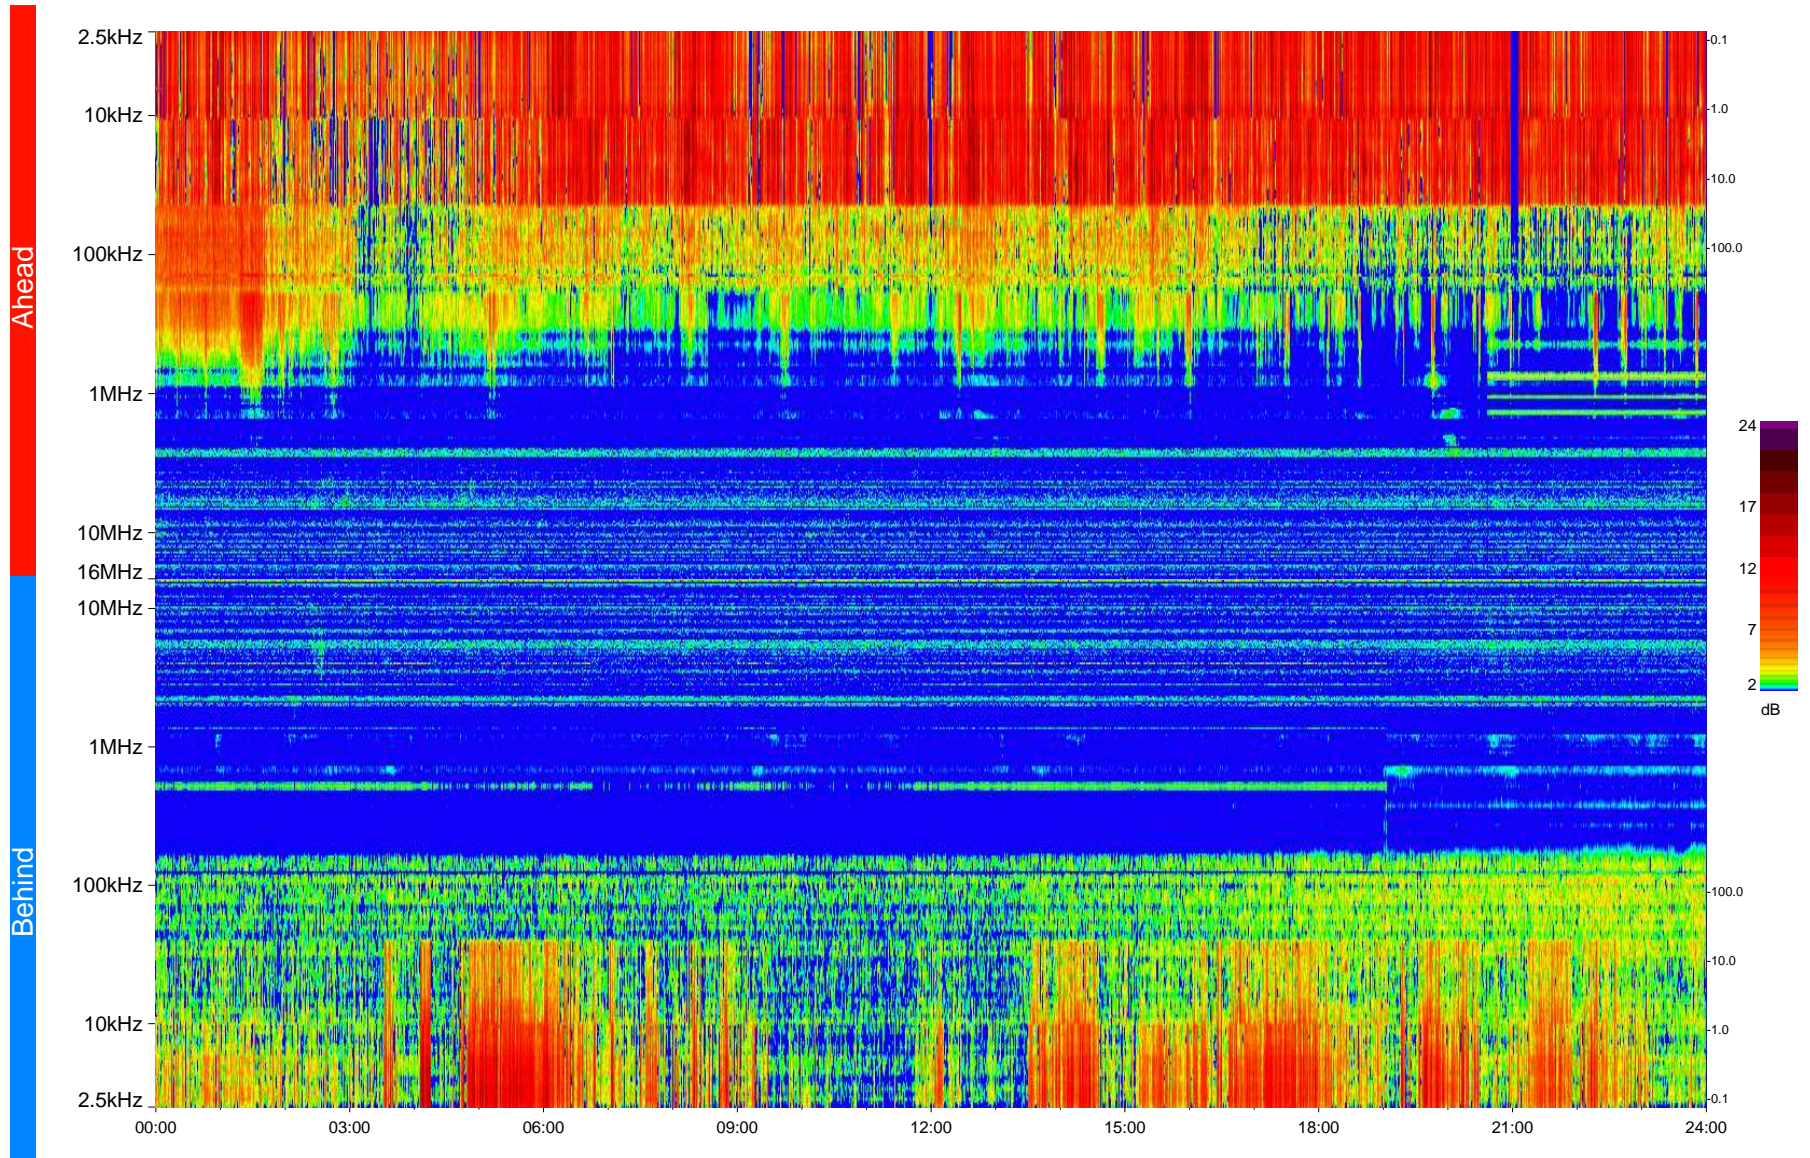

STEREO/WAVES Daily Summary - 21-Jan-2009 (DOY 021)

Ahead source file = swaves_ahead_2009_021_1_04.fin
Ahead PSE Angle = xxx.x

Behind PSE Angle = xxx.x
Behind source file = swaves_behind_2009_021_1_04.fin

Time (UTC)

swaves_summary_20090121_c made on 2009-02-20 at 10:55:55 with TMlib V939 and Dynspec V015