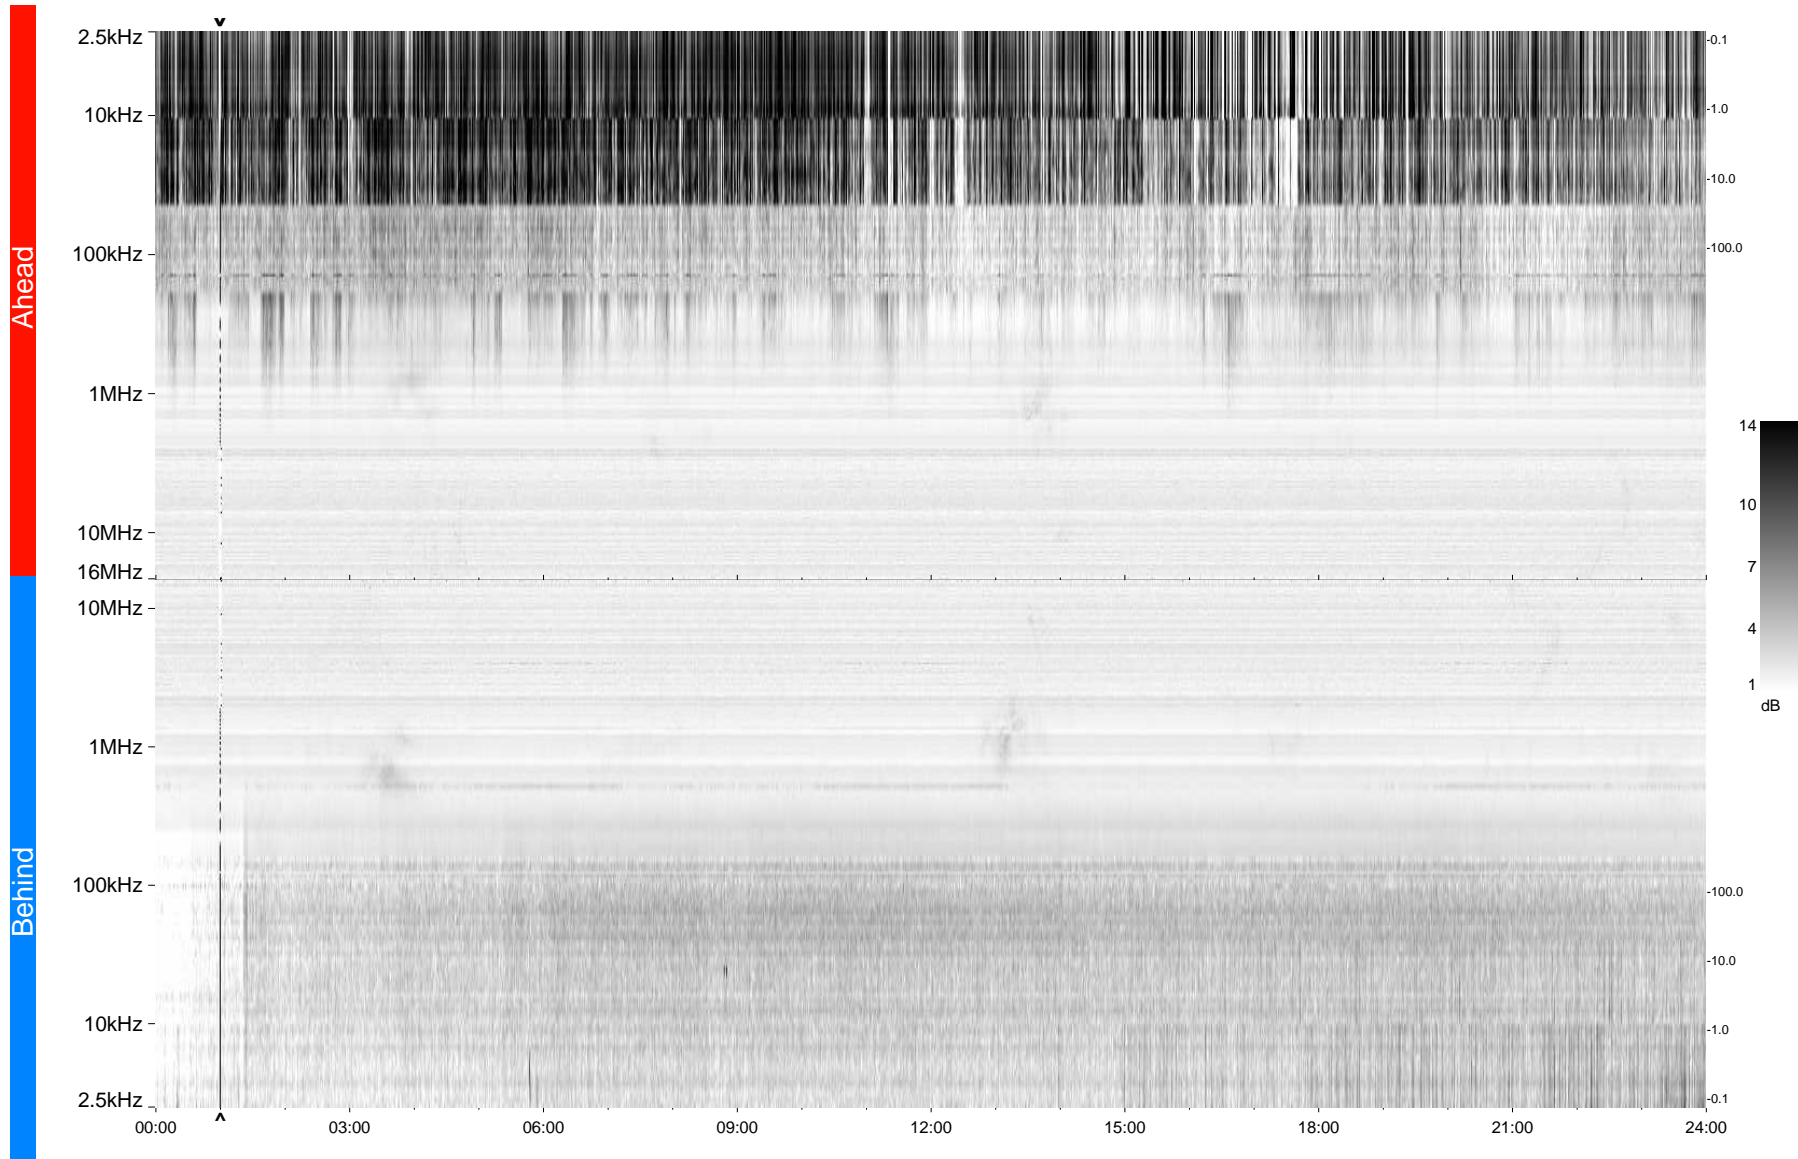

STEREO/WAVES Daily Summary - 20-Jan-2009 (DOY 020)

Ahead source file = swaves_ahead_2009_020_1_04.fin
Ahead PSE Angle = xxx.x

Behind PSE Angle = xxx.x
Behind source file = swaves_behind_2009_020_1_04.fin

Time (UTC)