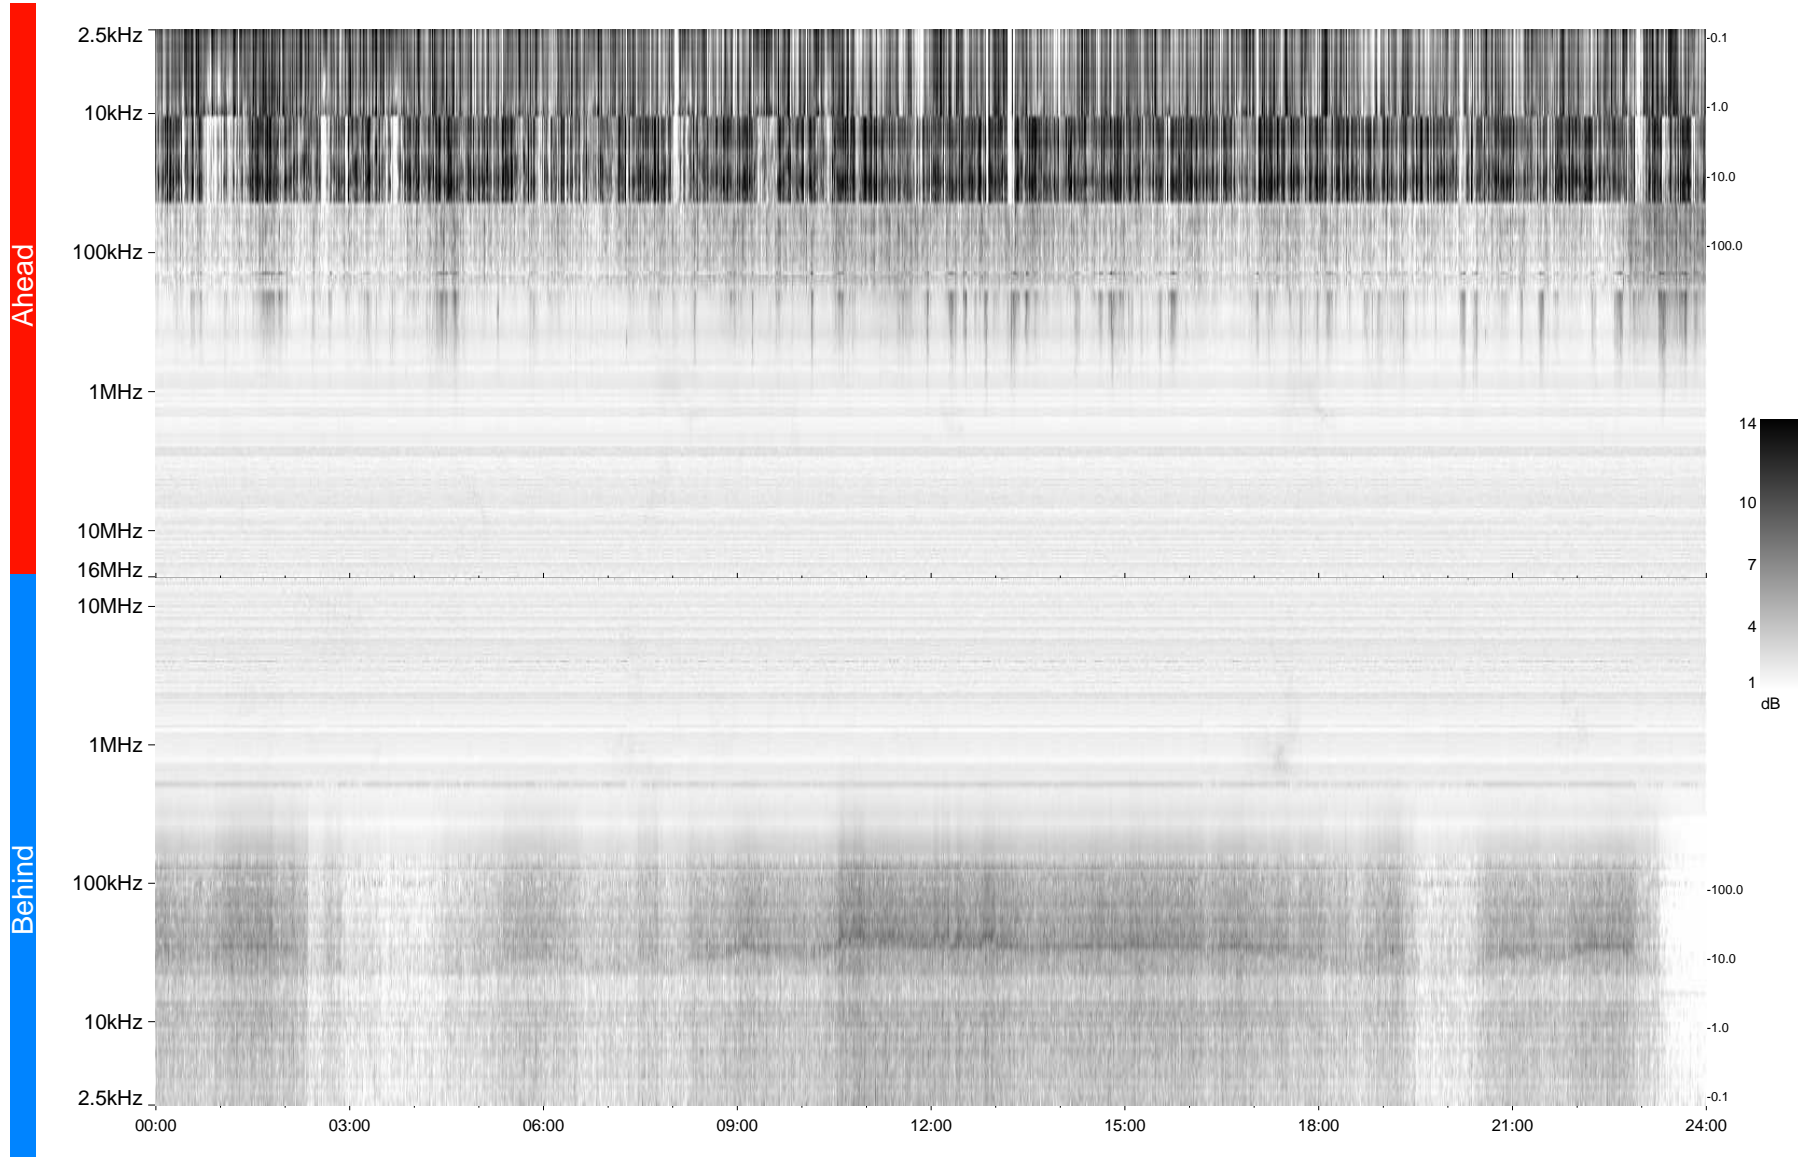

STEREO/WAVES Daily Summary - 19-Jan-2009 (DOY 019)

Ahead source file = swaves_ahead_2009_019_1_04.fin
Ahead PSE Angle = xxx.x

Behind PSE Angle = xxx.x
Behind source file = swaves_behind_2009_019_1_04.fin

Time (UTC)