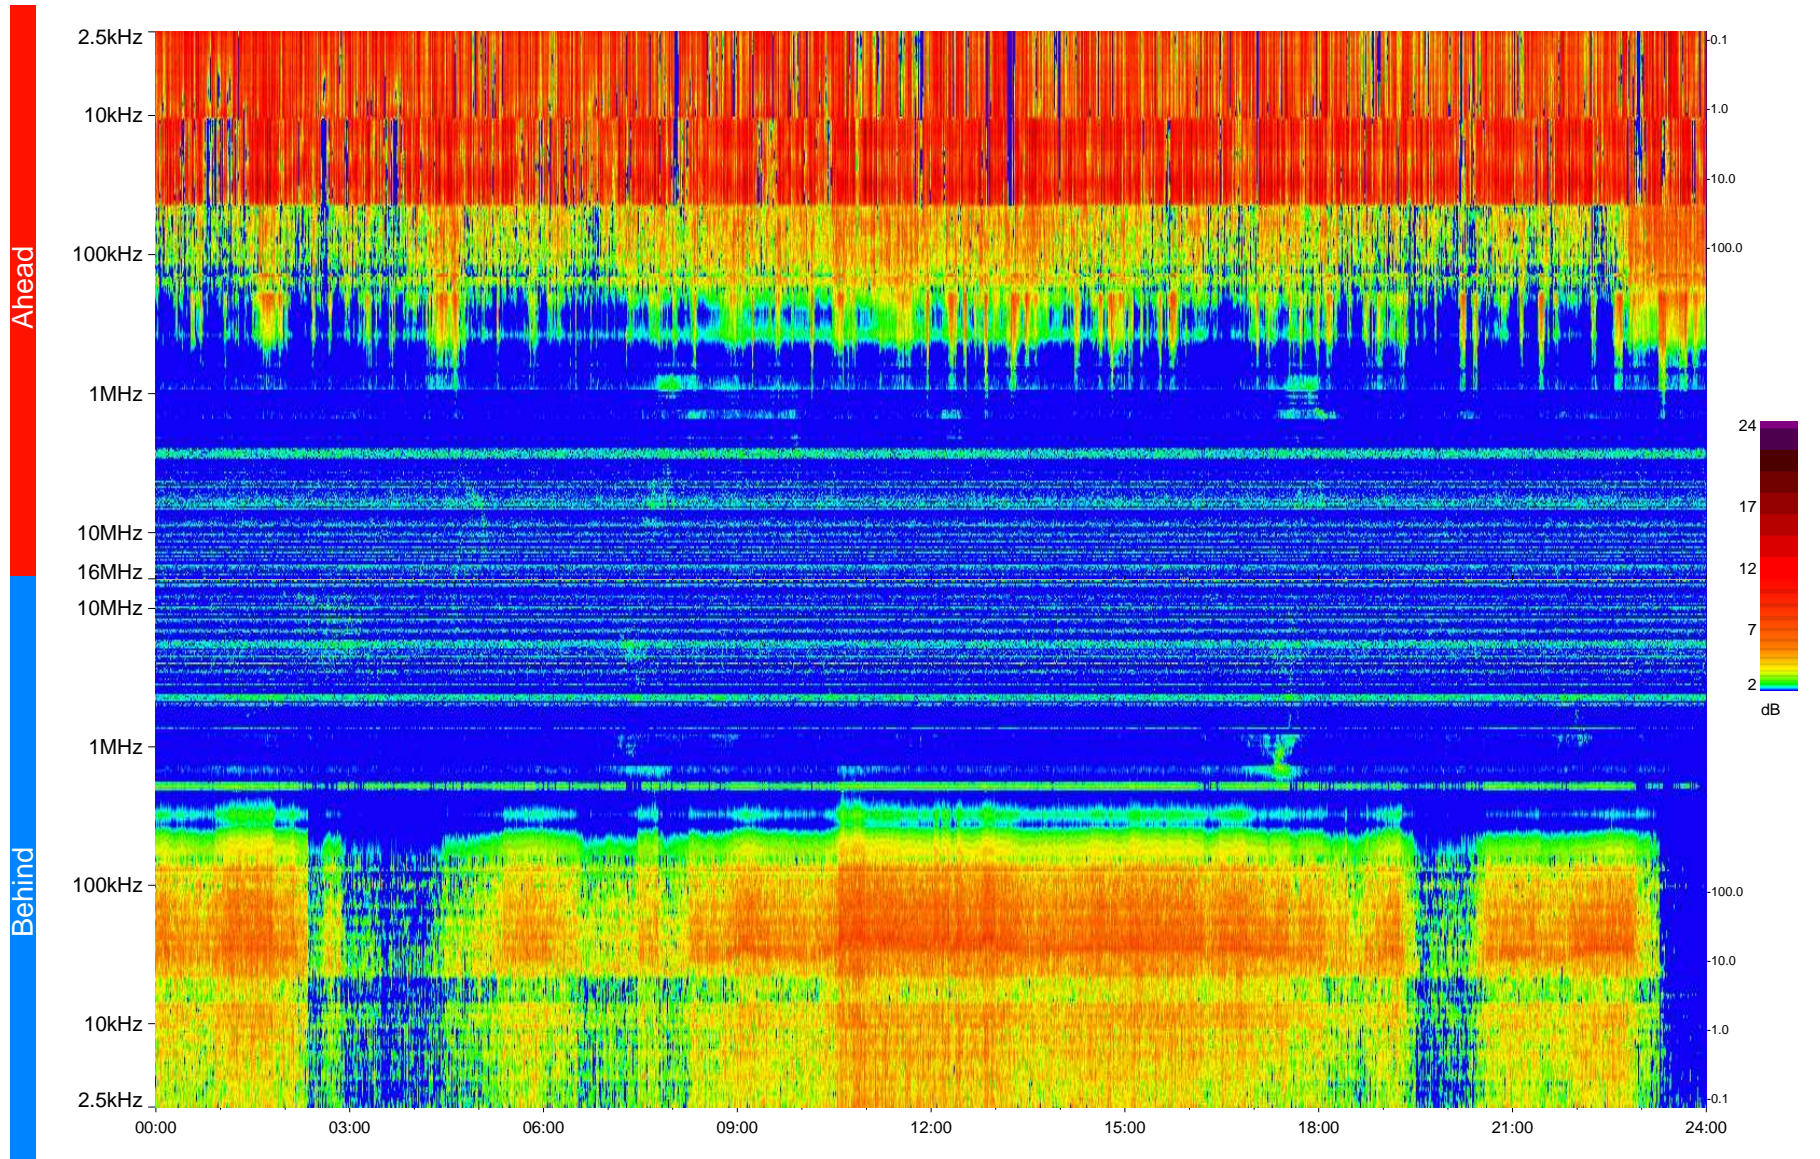

STEREO/WAVES Daily Summary - 19-Jan-2009 (DOY 019)

Ahead source file = swaves_ahead_2009_019_1_04.fin
Ahead PSE Angle = xxx.x

Behind PSE Angle = xxx.x
Behind source file = swaves_behind_2009_019_1_04.fin

Time (UTC)