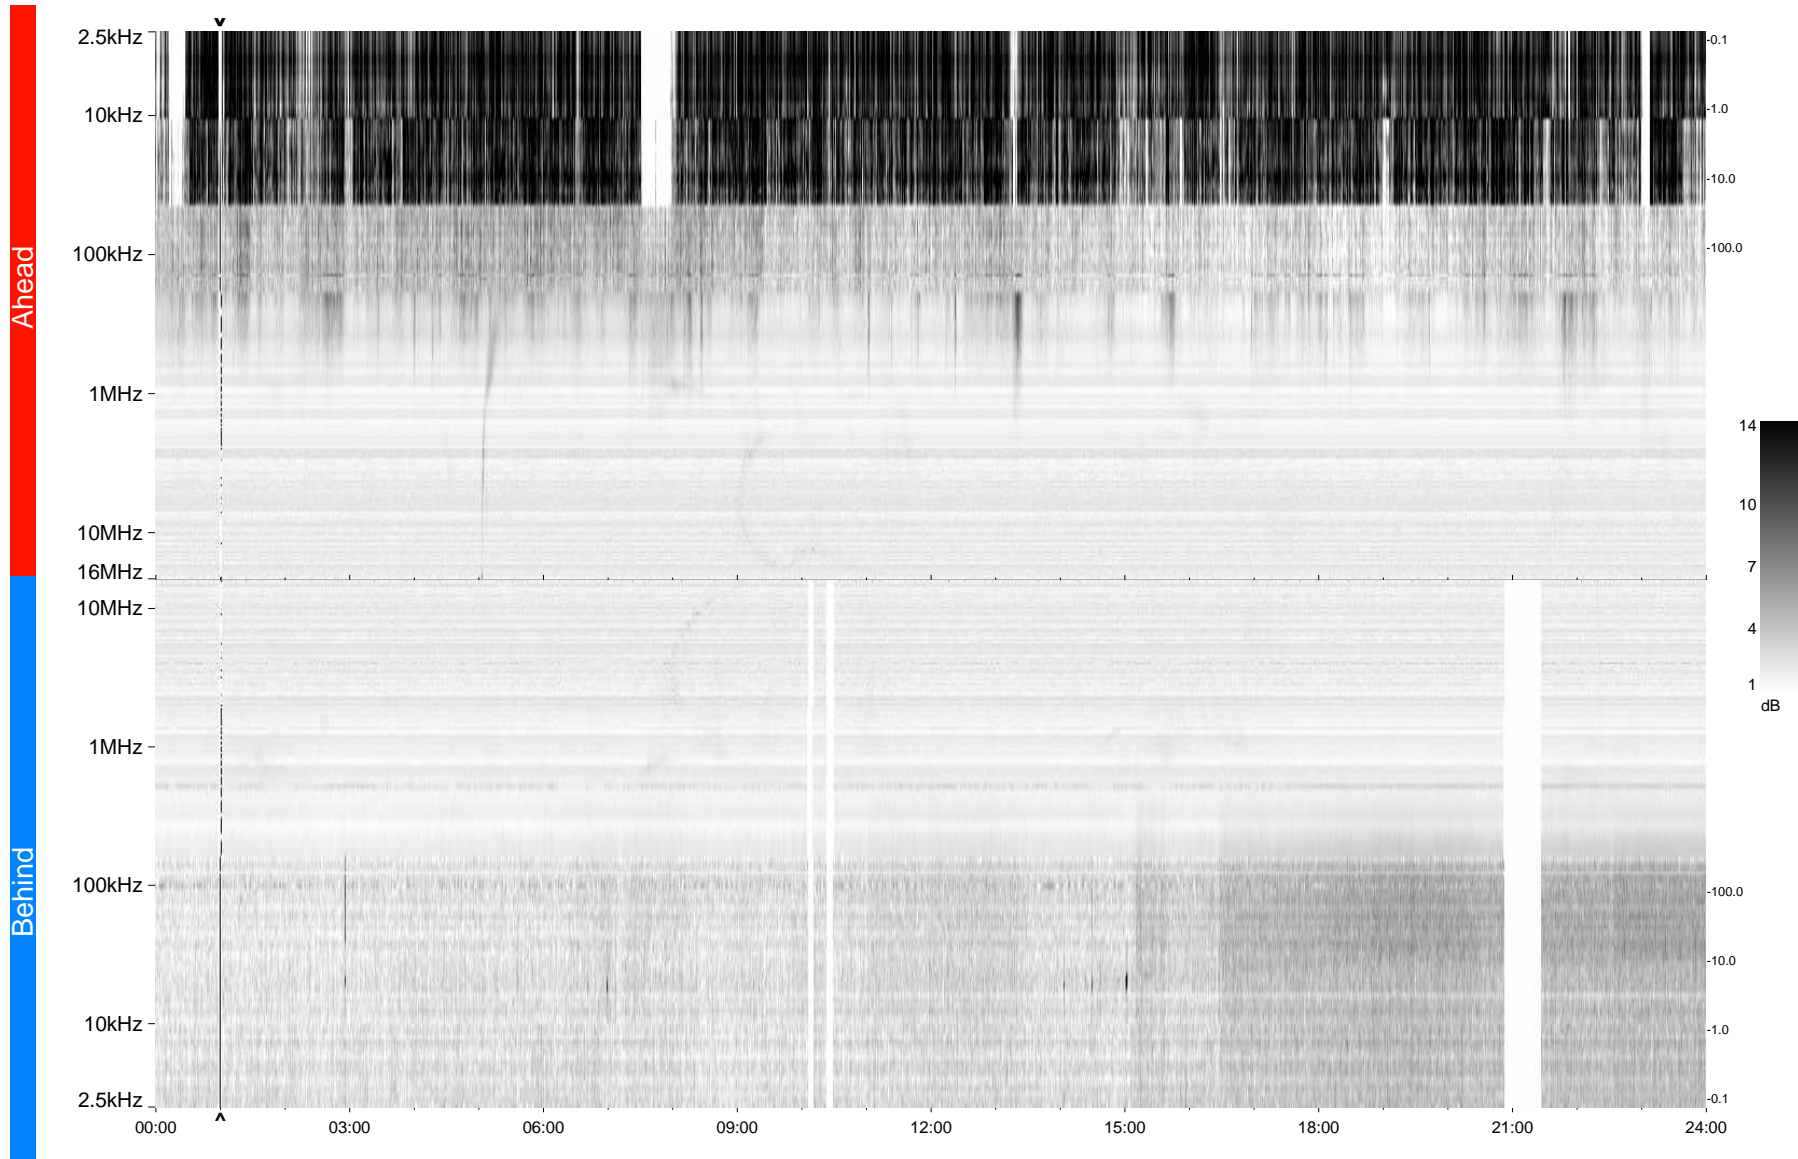

STEREO/WAVES Daily Summary - 18-Jan-2009 (DOY 018)

Ahead source file = swaves_ahead_2009_018_1_04.fin
Ahead PSE Angle = xxx.x

Behind PSE Angle = xxx.x
Behind source file = swaves_behind_2009_018_1_04.fin

Time (UTC)