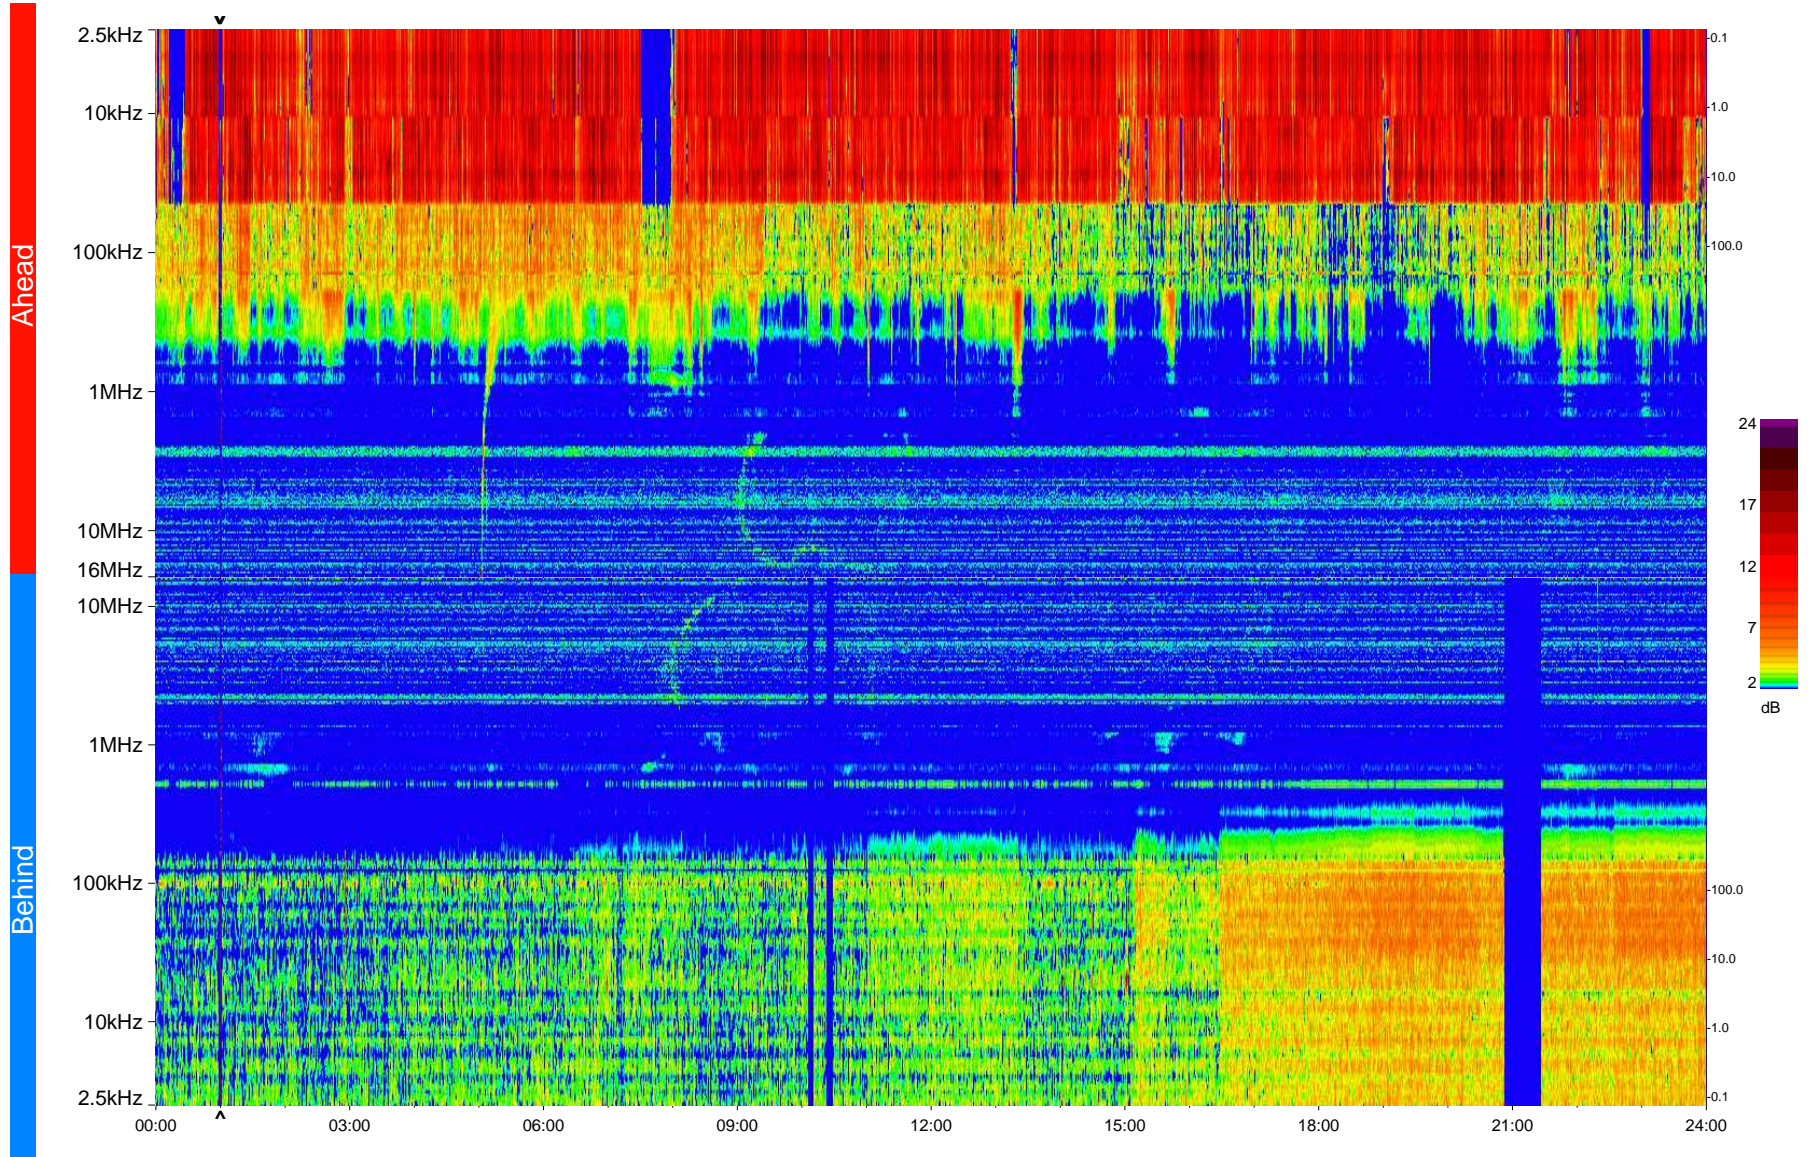

STEREO/WAVES Daily Summary - 18-Jan-2009 (DOY 018)

Ahead source file = swaves_ahead_2009_018_1_04.fin
Ahead PSE Angle = xxx.x

Behind PSE Angle = xxx.x
Behind source file = swaves_behind_2009_018_1_04.fin

Time (UTC)