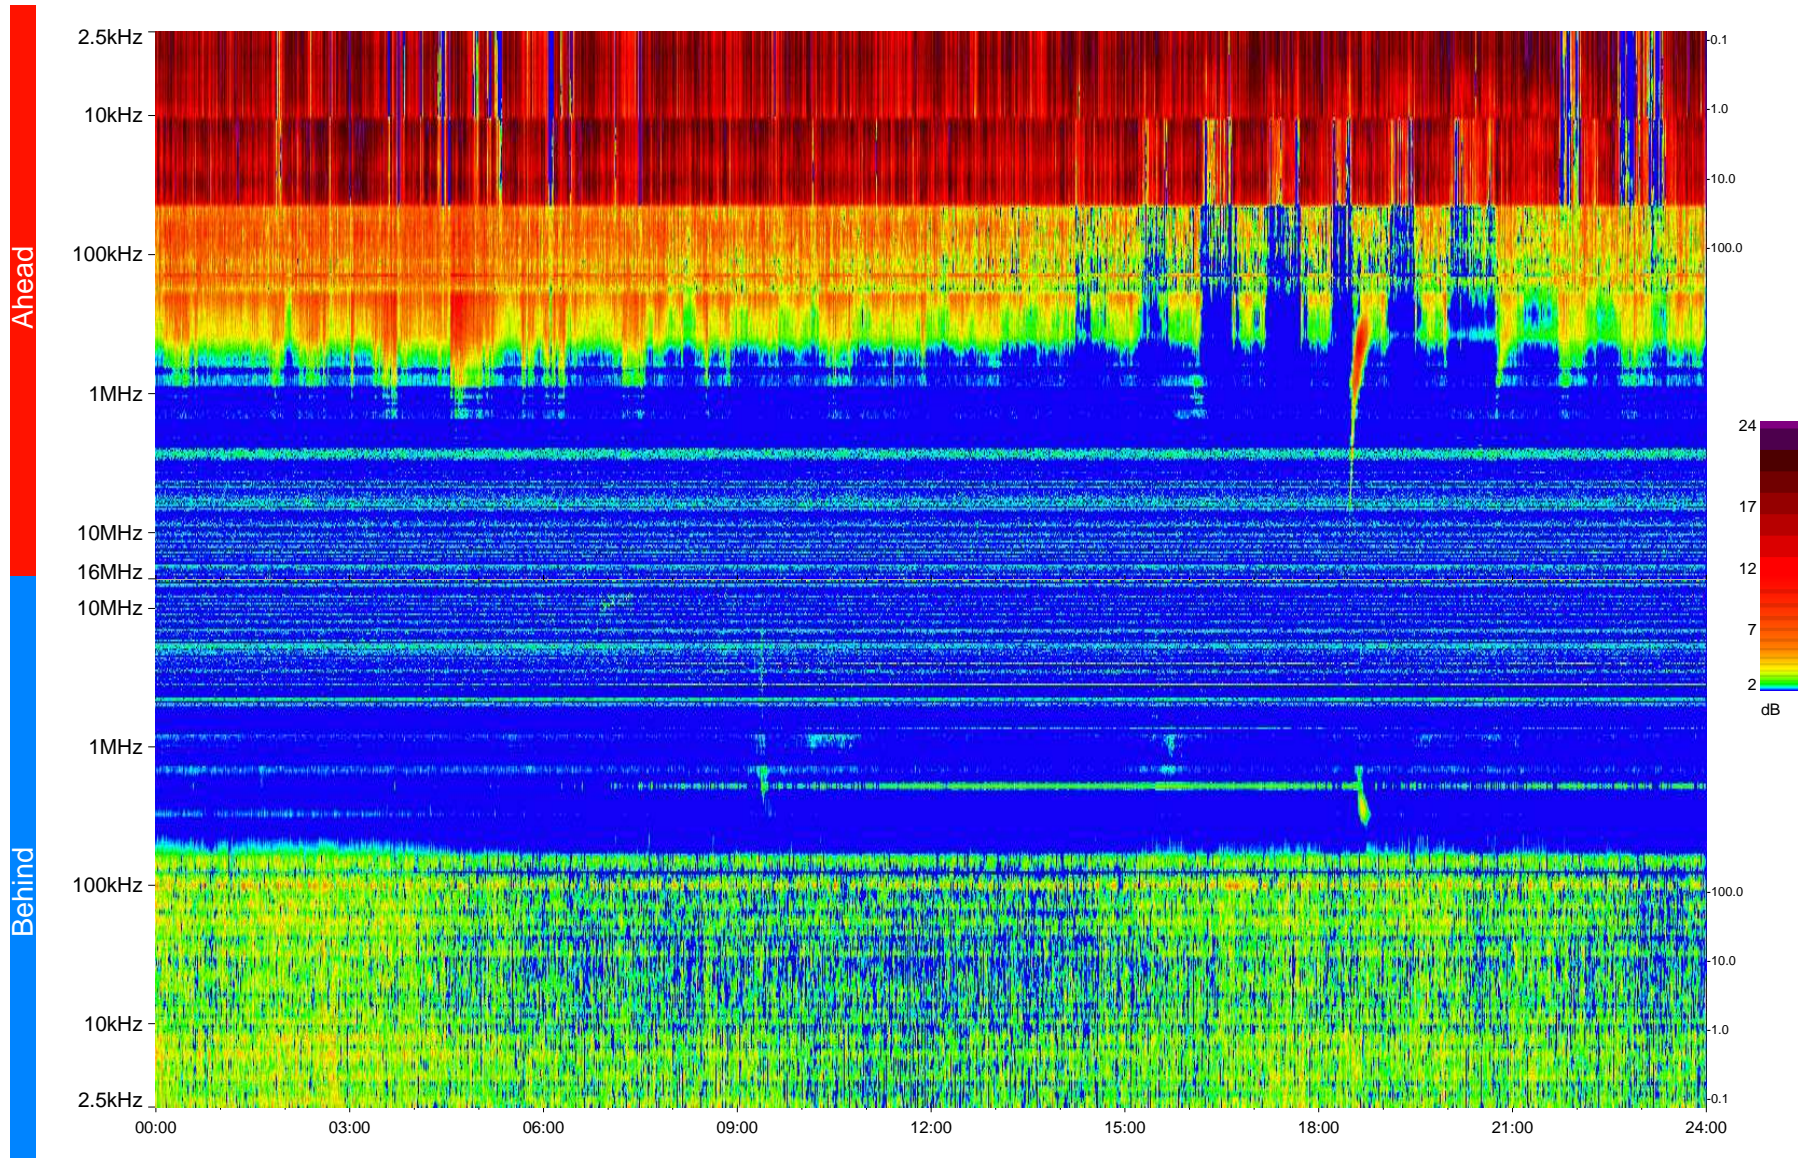

STEREO/WAVES Daily Summary - 17-Jan-2009 (DOY 017)

Ahead source file = swaves_ahead_2009_017_1_04.fin
Ahead PSE Angle = xxx.x

Behind PSE Angle = xxx.x
Behind source file = swaves_behind_2009_017_1_04.fin

Time (UTC)