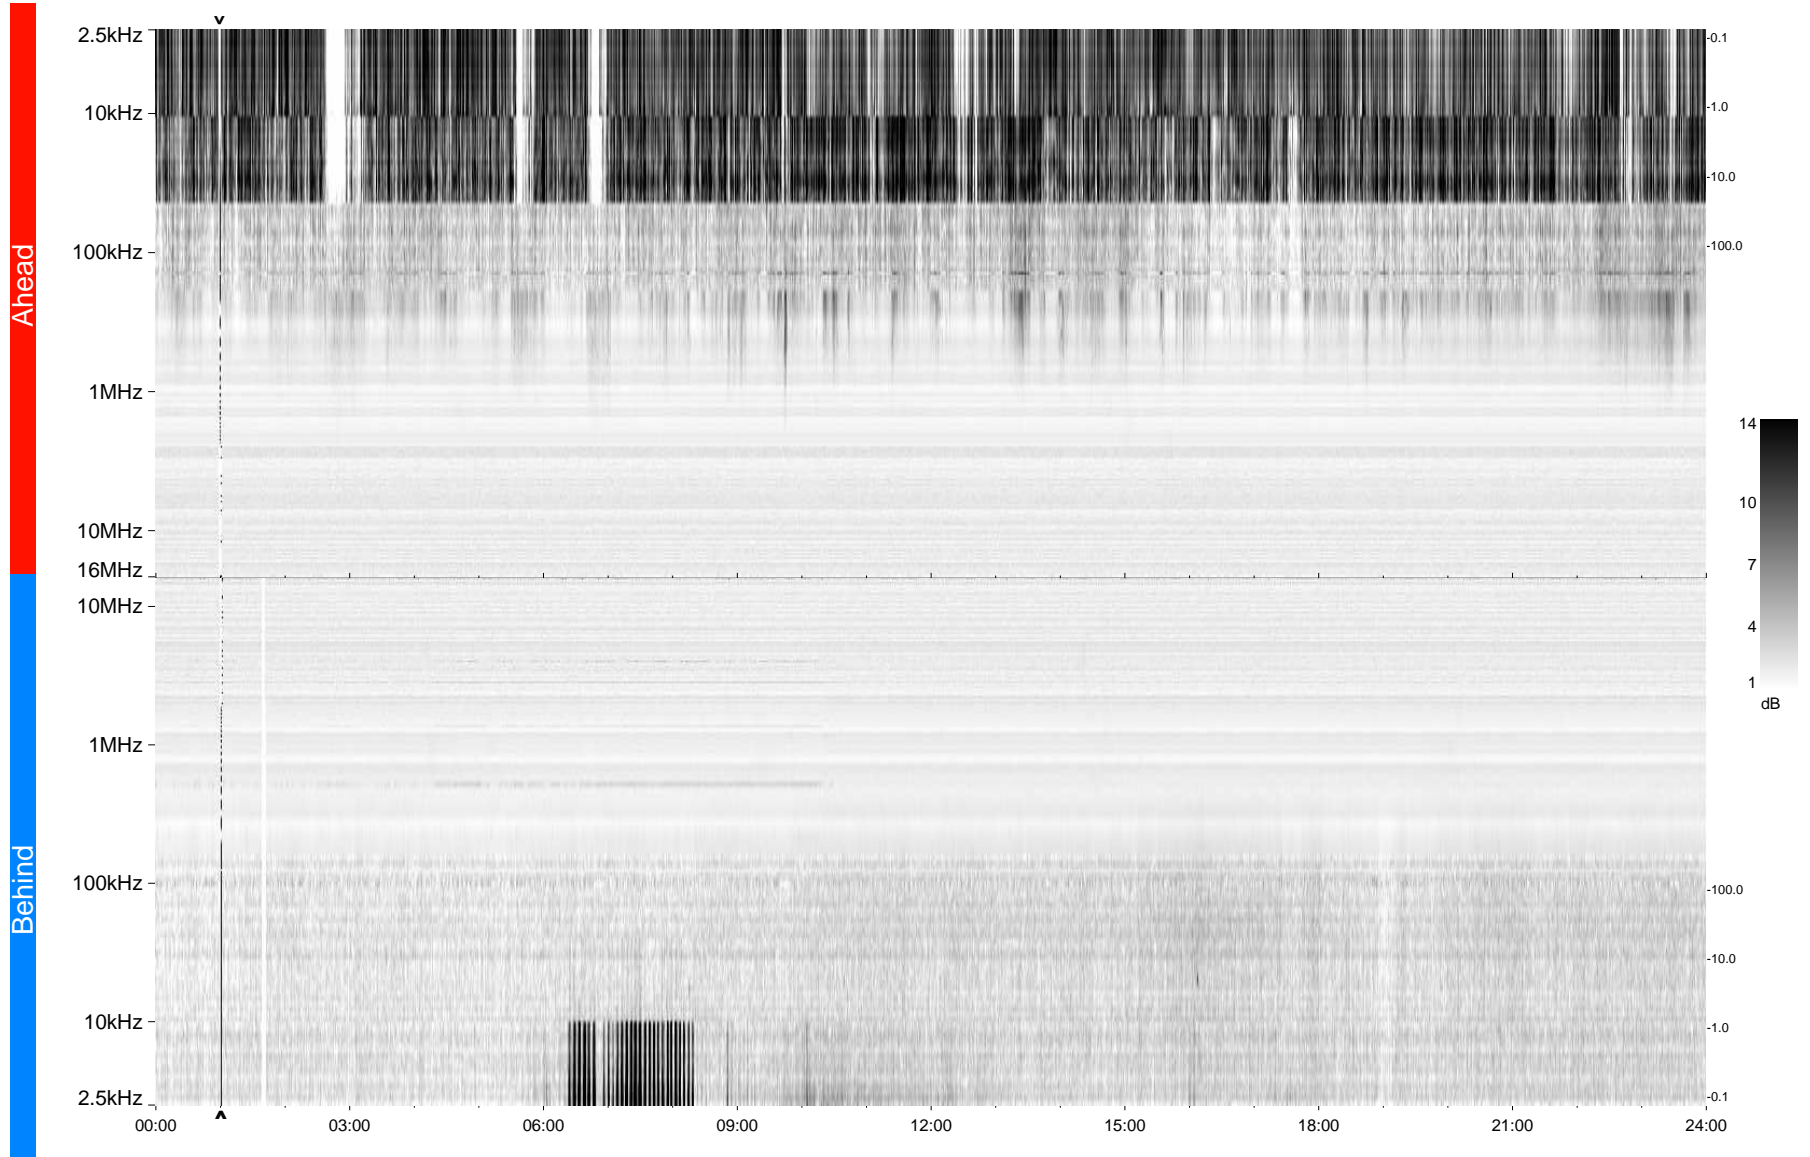

STEREO/WAVES Daily Summary - 16-Jan-2009 (DOY 016)

Ahead source file = swaves_ahead_2009_016_1_04.fin
Ahead PSE Angle = xxx.x

Behind PSE Angle = xxx.x
Behind source file = swaves_behind_2009_016_1_04.fin

Time (UTC)