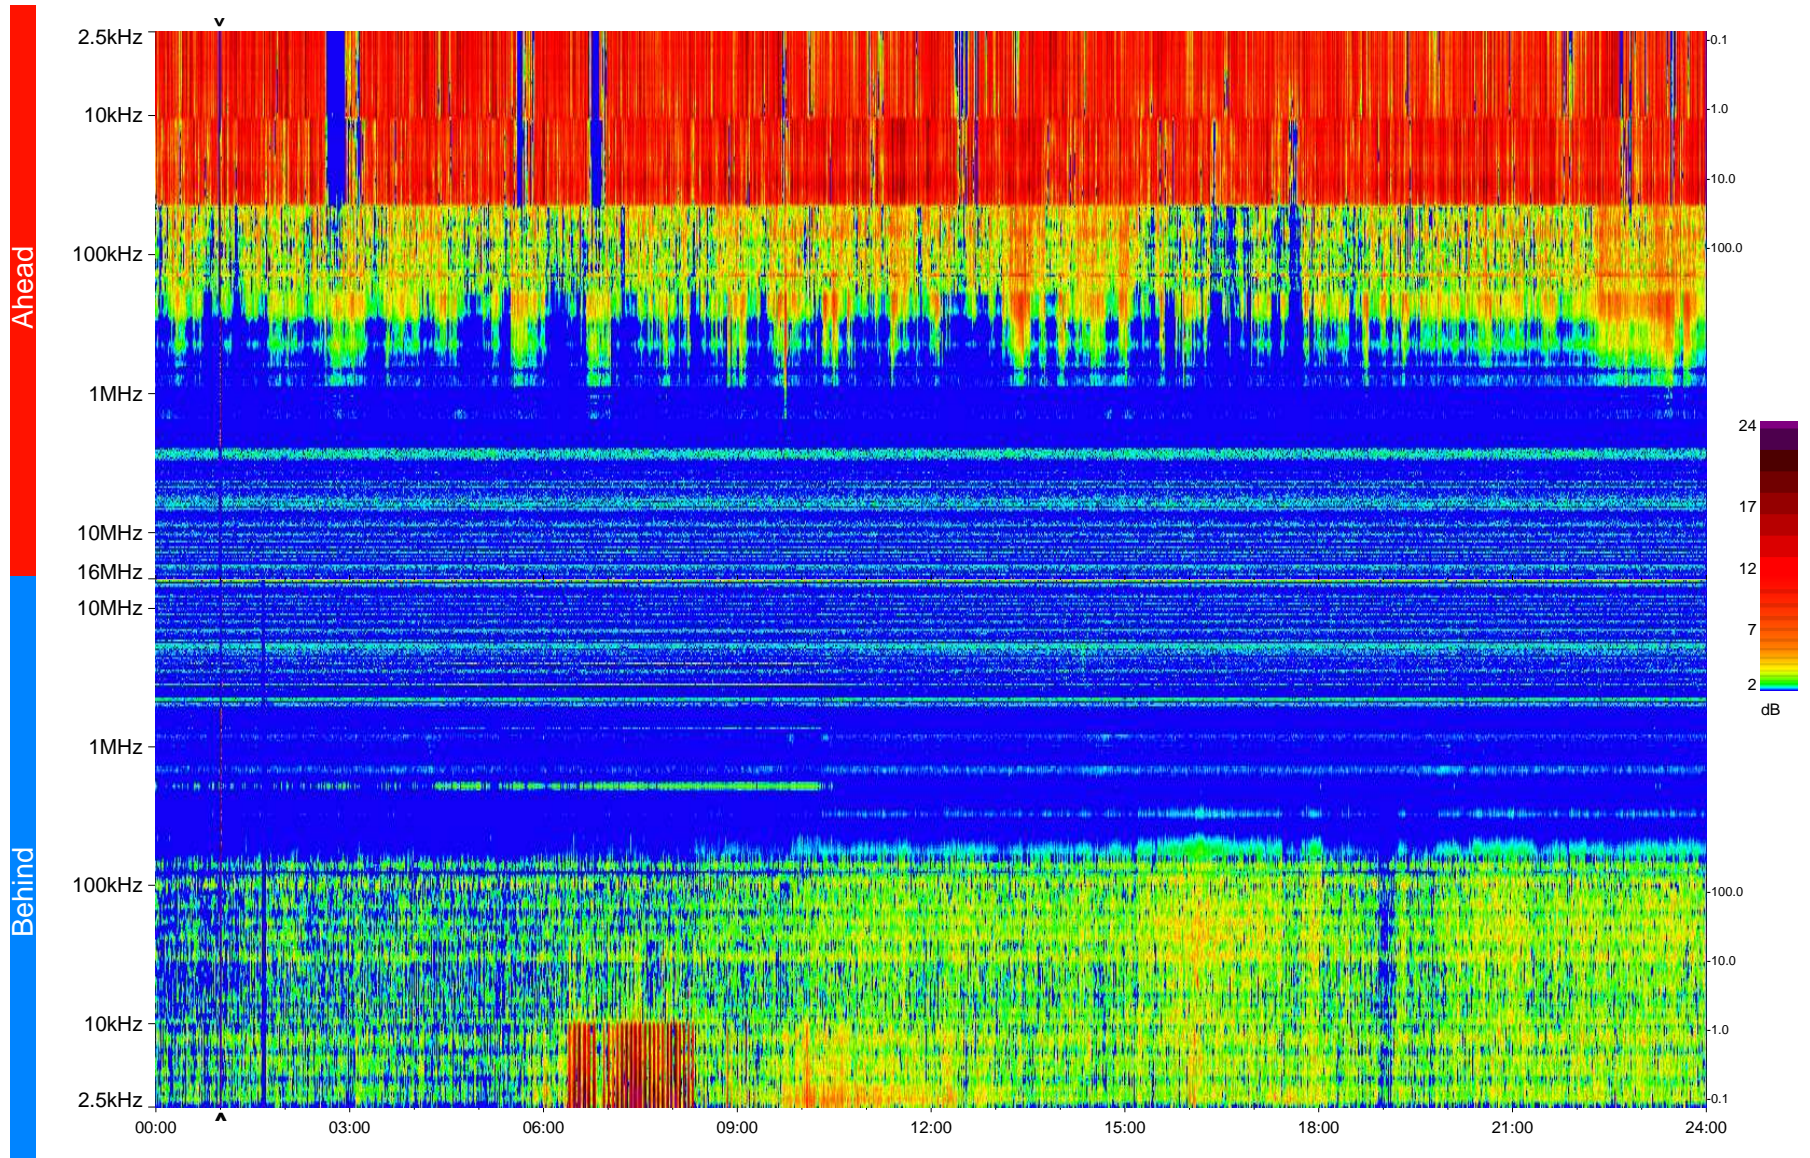

STEREO/WAVES Daily Summary - 16-Jan-2009 (DOY 016)

Ahead source file = swaves_ahead_2009_016_1_04.fin
Ahead PSE Angle = xxx.x

Behind PSE Angle = xxx.x
Behind source file = swaves_behind_2009_016_1_04.fin

Time (UTC)