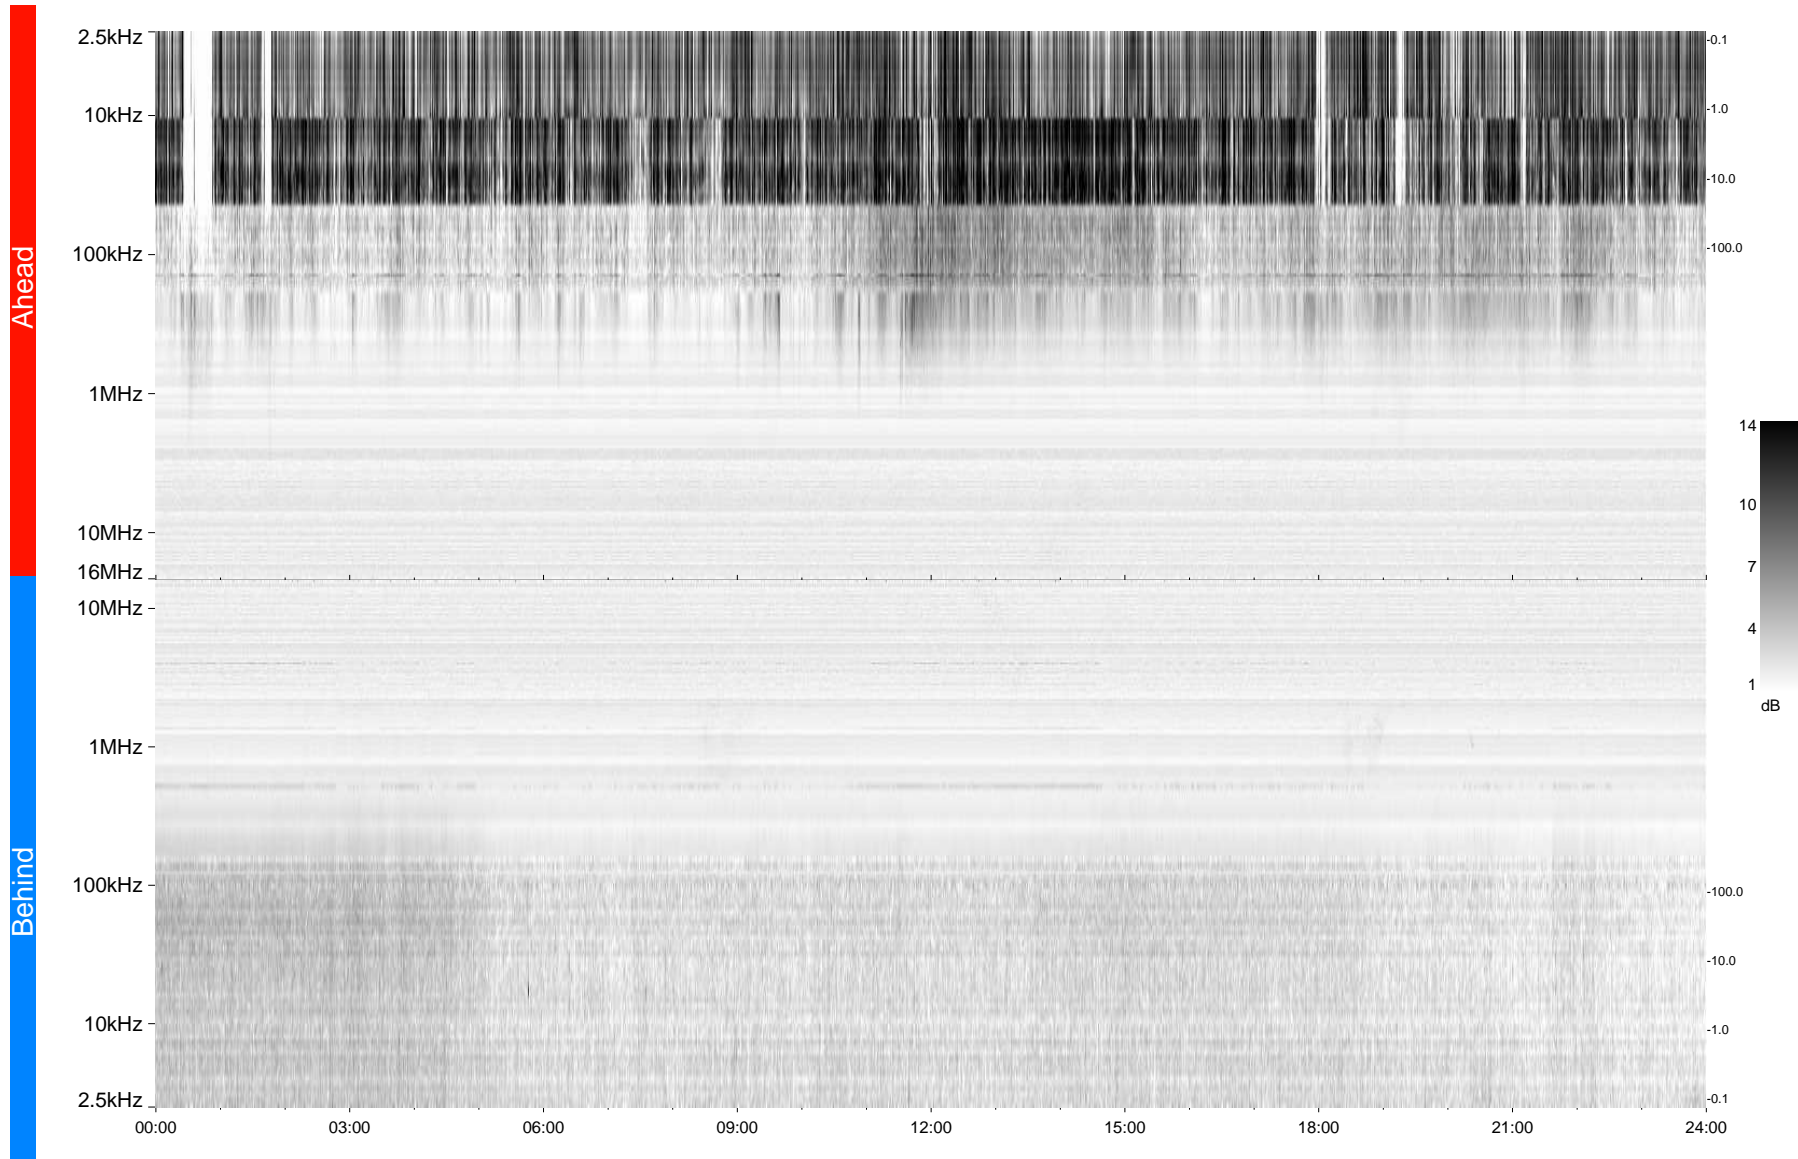

STEREO/WAVES Daily Summary - 15-Jan-2009 (DOY 015)

Ahead source file = swaves_ahead_2009_015_1_04.fin
Ahead PSE Angle = xxx.x

Behind PSE Angle = xxx.x
Behind source file = swaves_behind_2009_015_1_04.fin

Time (UTC)