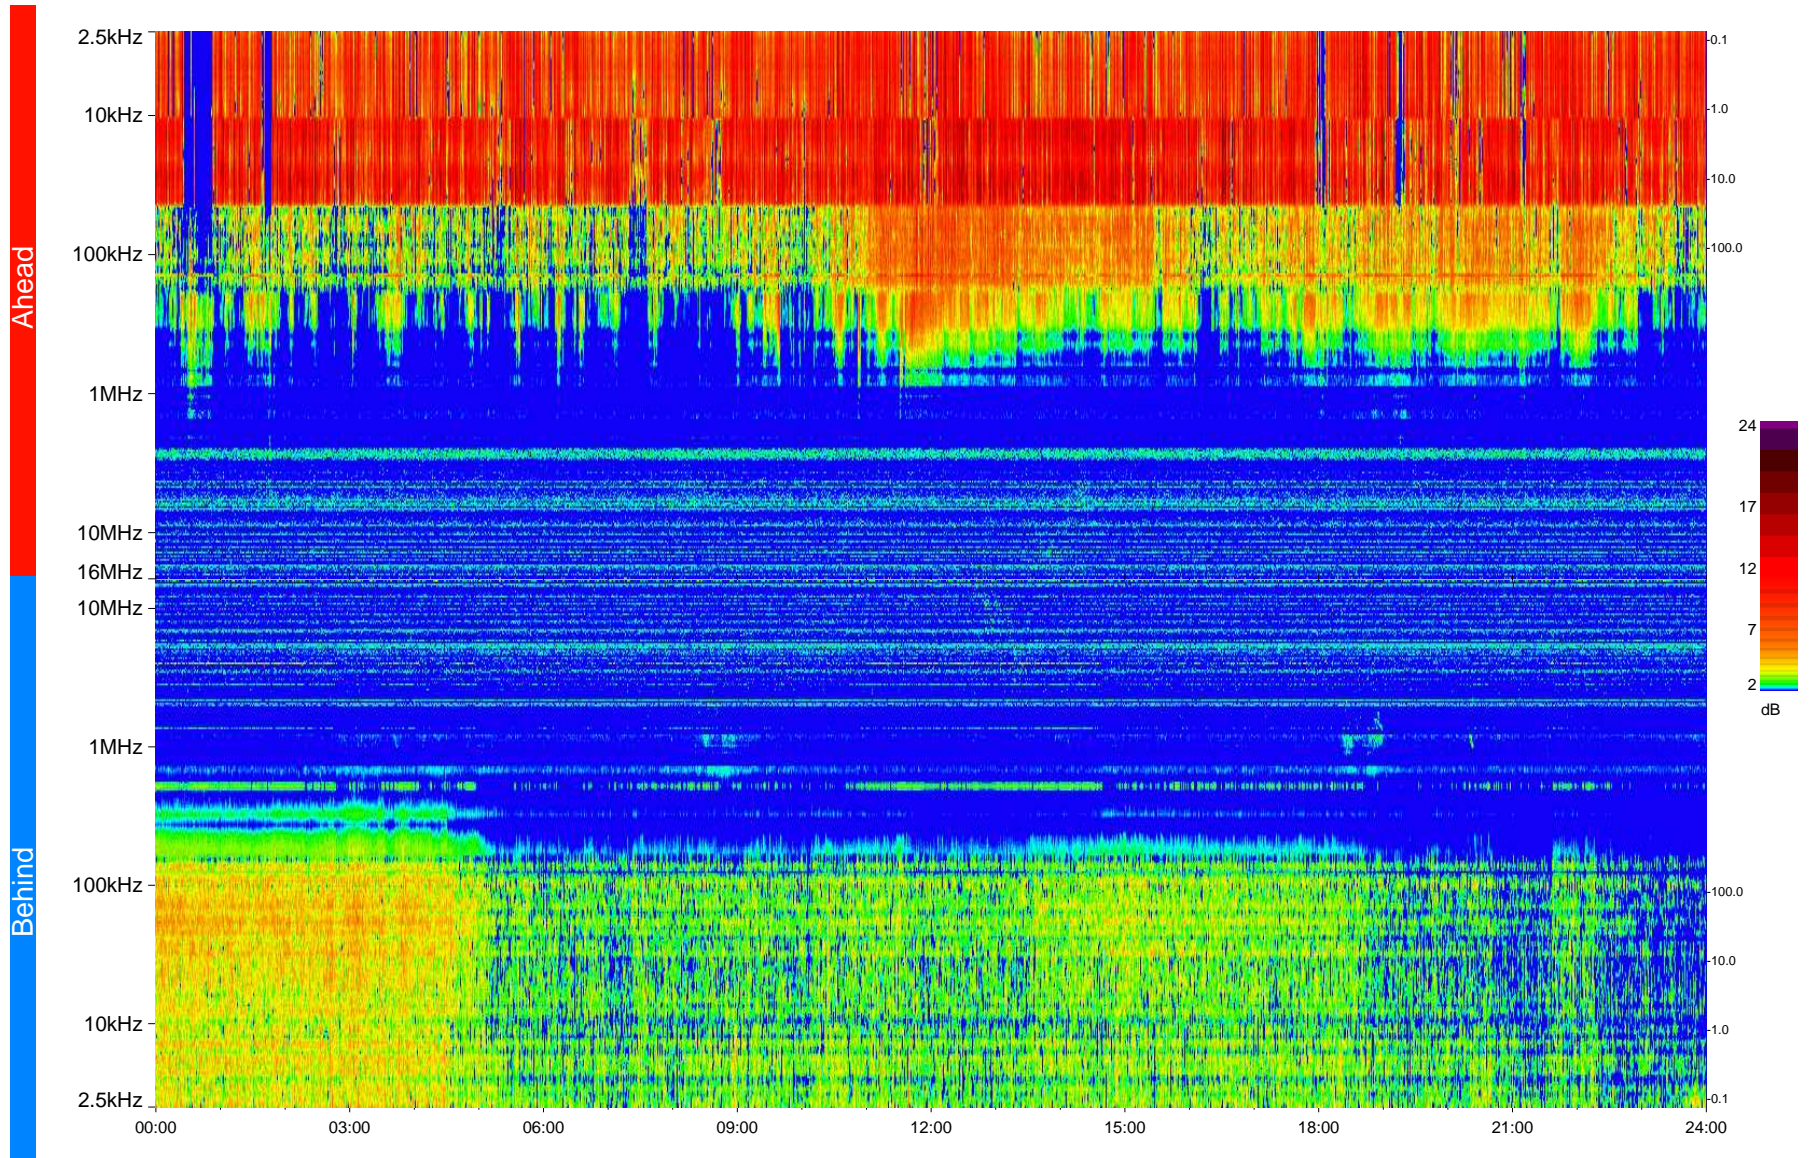

STEREO/WAVES Daily Summary - 15-Jan-2009 (DOY 015)

Ahead source file = swaves_ahead_2009_015_1_04.fin
Ahead PSE Angle = xxx.x

Behind PSE Angle = xxx.x
Behind source file = swaves_behind_2009_015_1_04.fin

Time (UTC)

swaves_summary_20090115_c made on 2009-02-14 at 07:56:00 with TMlib V939 and Dynspec V015