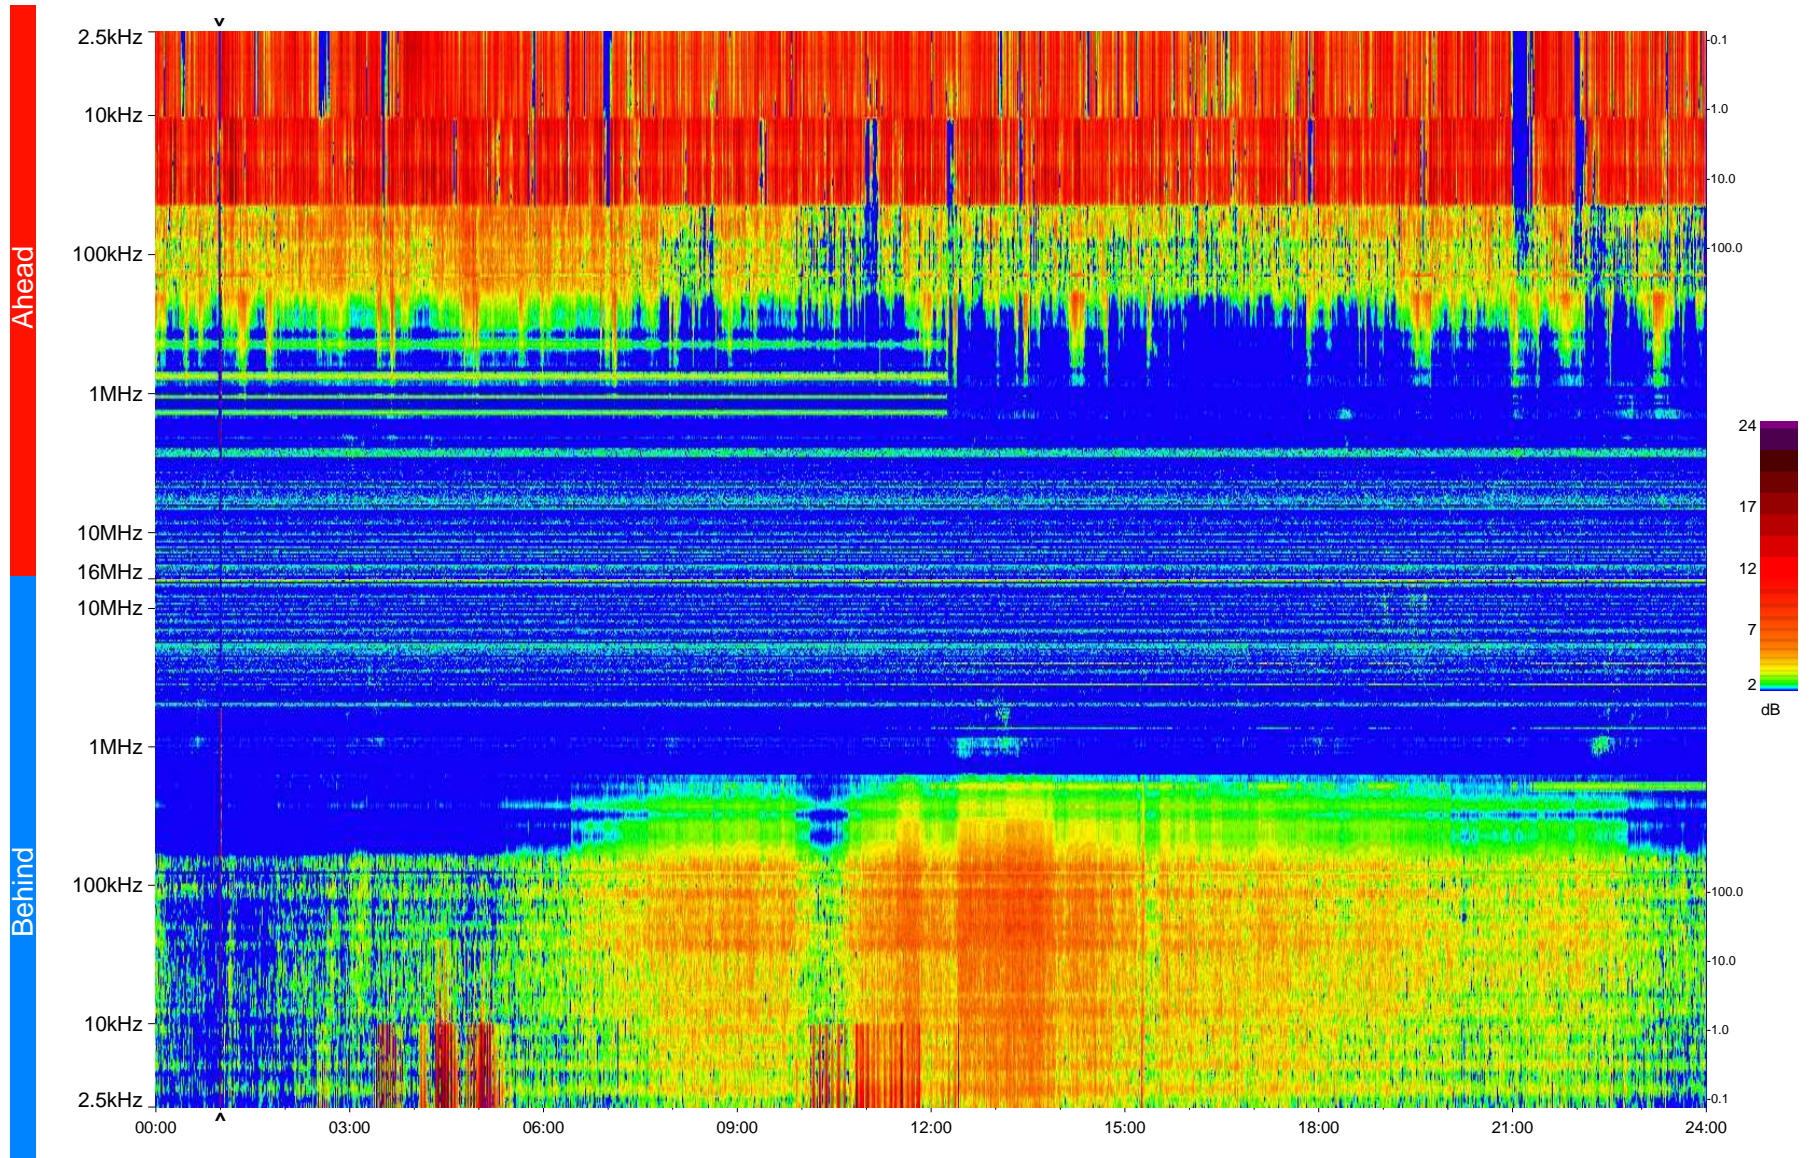

STEREO/WAVES Daily Summary - 14-Jan-2009 (DOY 014)

Ahead source file = swaves_ahead_2009_014_1_04.fin
Ahead PSE Angle = xxx.x

Behind PSE Angle = xxx.x
Behind source file = swaves_behind_2009_014_1_04.fin

Time (UTC)