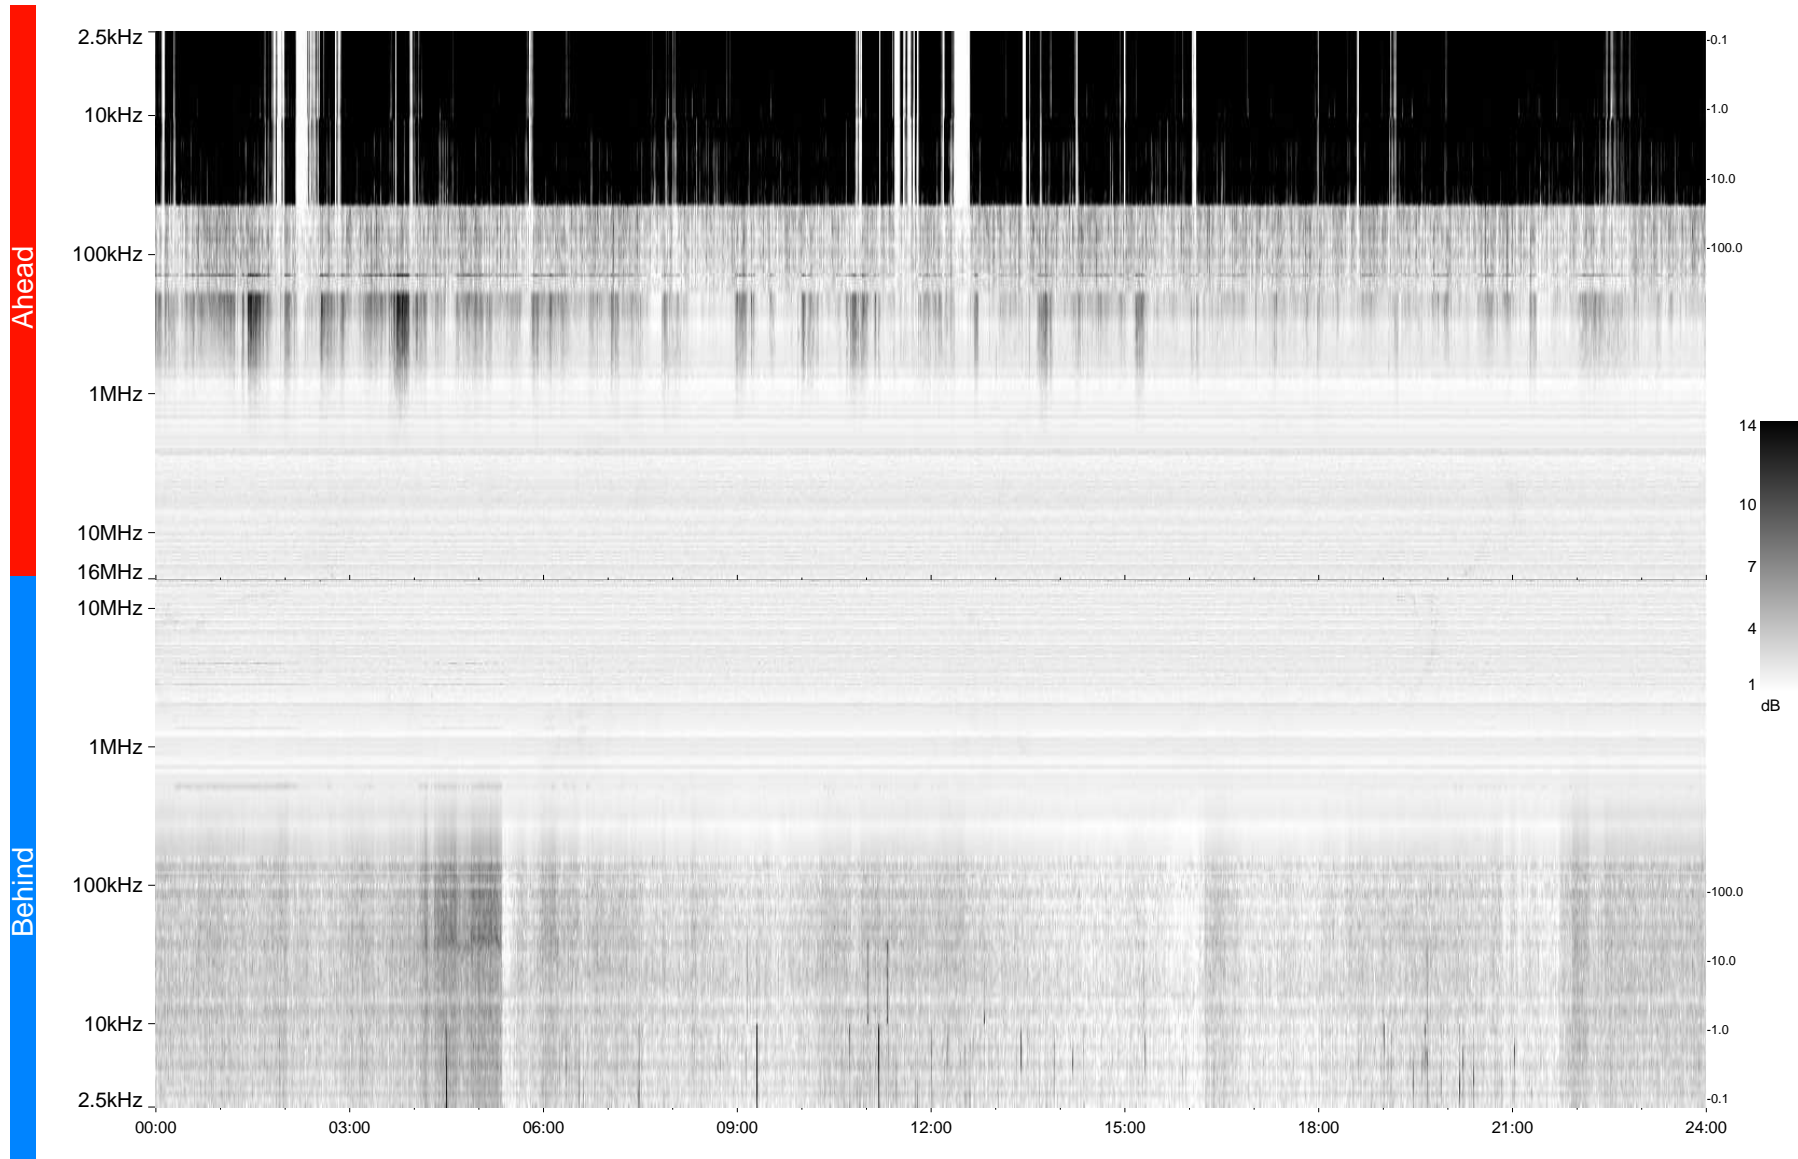

# STEREO/WAVES Daily Summary - 13-Jan-2009 (DOY 013)

Ahead source file = swaves\_ahead\_2009\_013\_1\_04.fin  
Ahead PSE Angle = xxx.x

Behind PSE Angle = xxx.x  
Behind source file = swaves\_behind\_2009\_013\_1\_04.fin

Time (UTC)